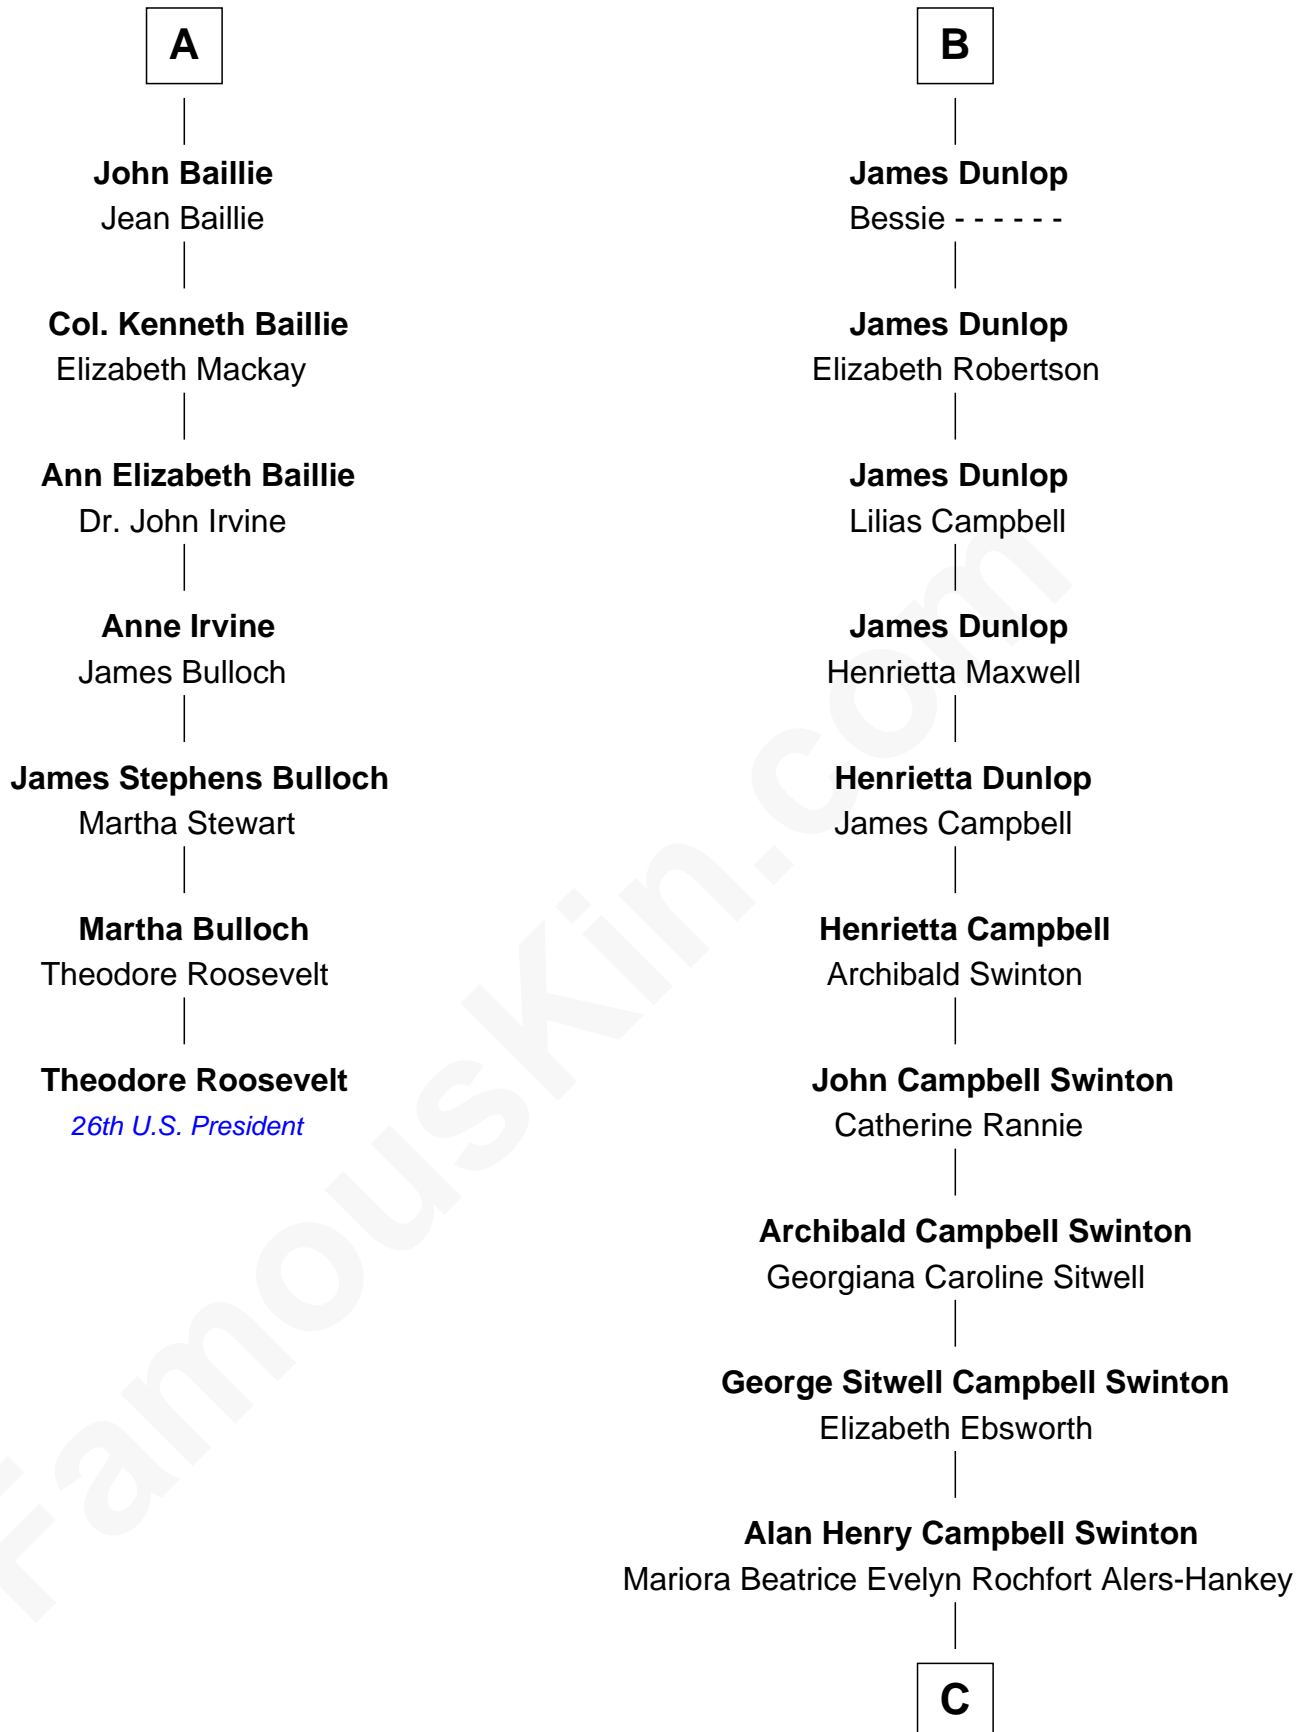

FamousKin.com
Relationship Chart of
Theodore Roosevelt
26th U.S. President

13th cousin 5 times removed of

Tilda Swinton
Movie Actress

C

Sir John Swinton
Judith Balfour Killen

Tilda Swinton
Movie Actress

FamousKin.com