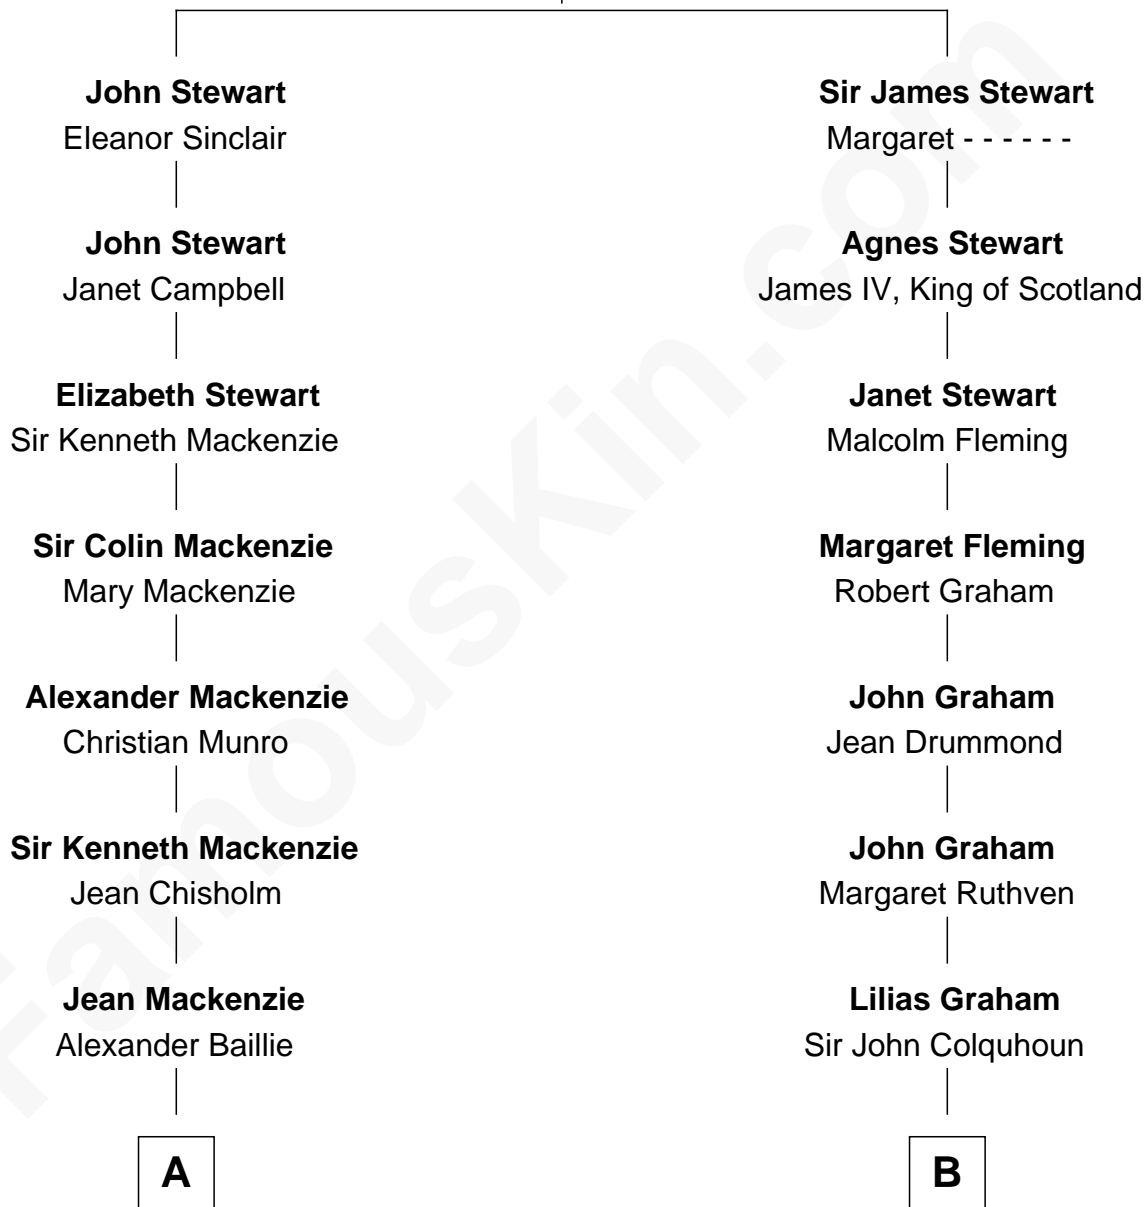

**FamousKin.com**  
**Relationship Chart of**  
**Theodore Roosevelt**  
*26th U.S. President*

13th cousin 5 times removed of

**Tilda Swinton**  
*Movie Actress*

**Sir James Stewart**  
 Joan Beaufort

C

Sir John Swinton  
Judith Balfour Killen

Tilda Swinton  
*Movie Actress*

FamousKin.com