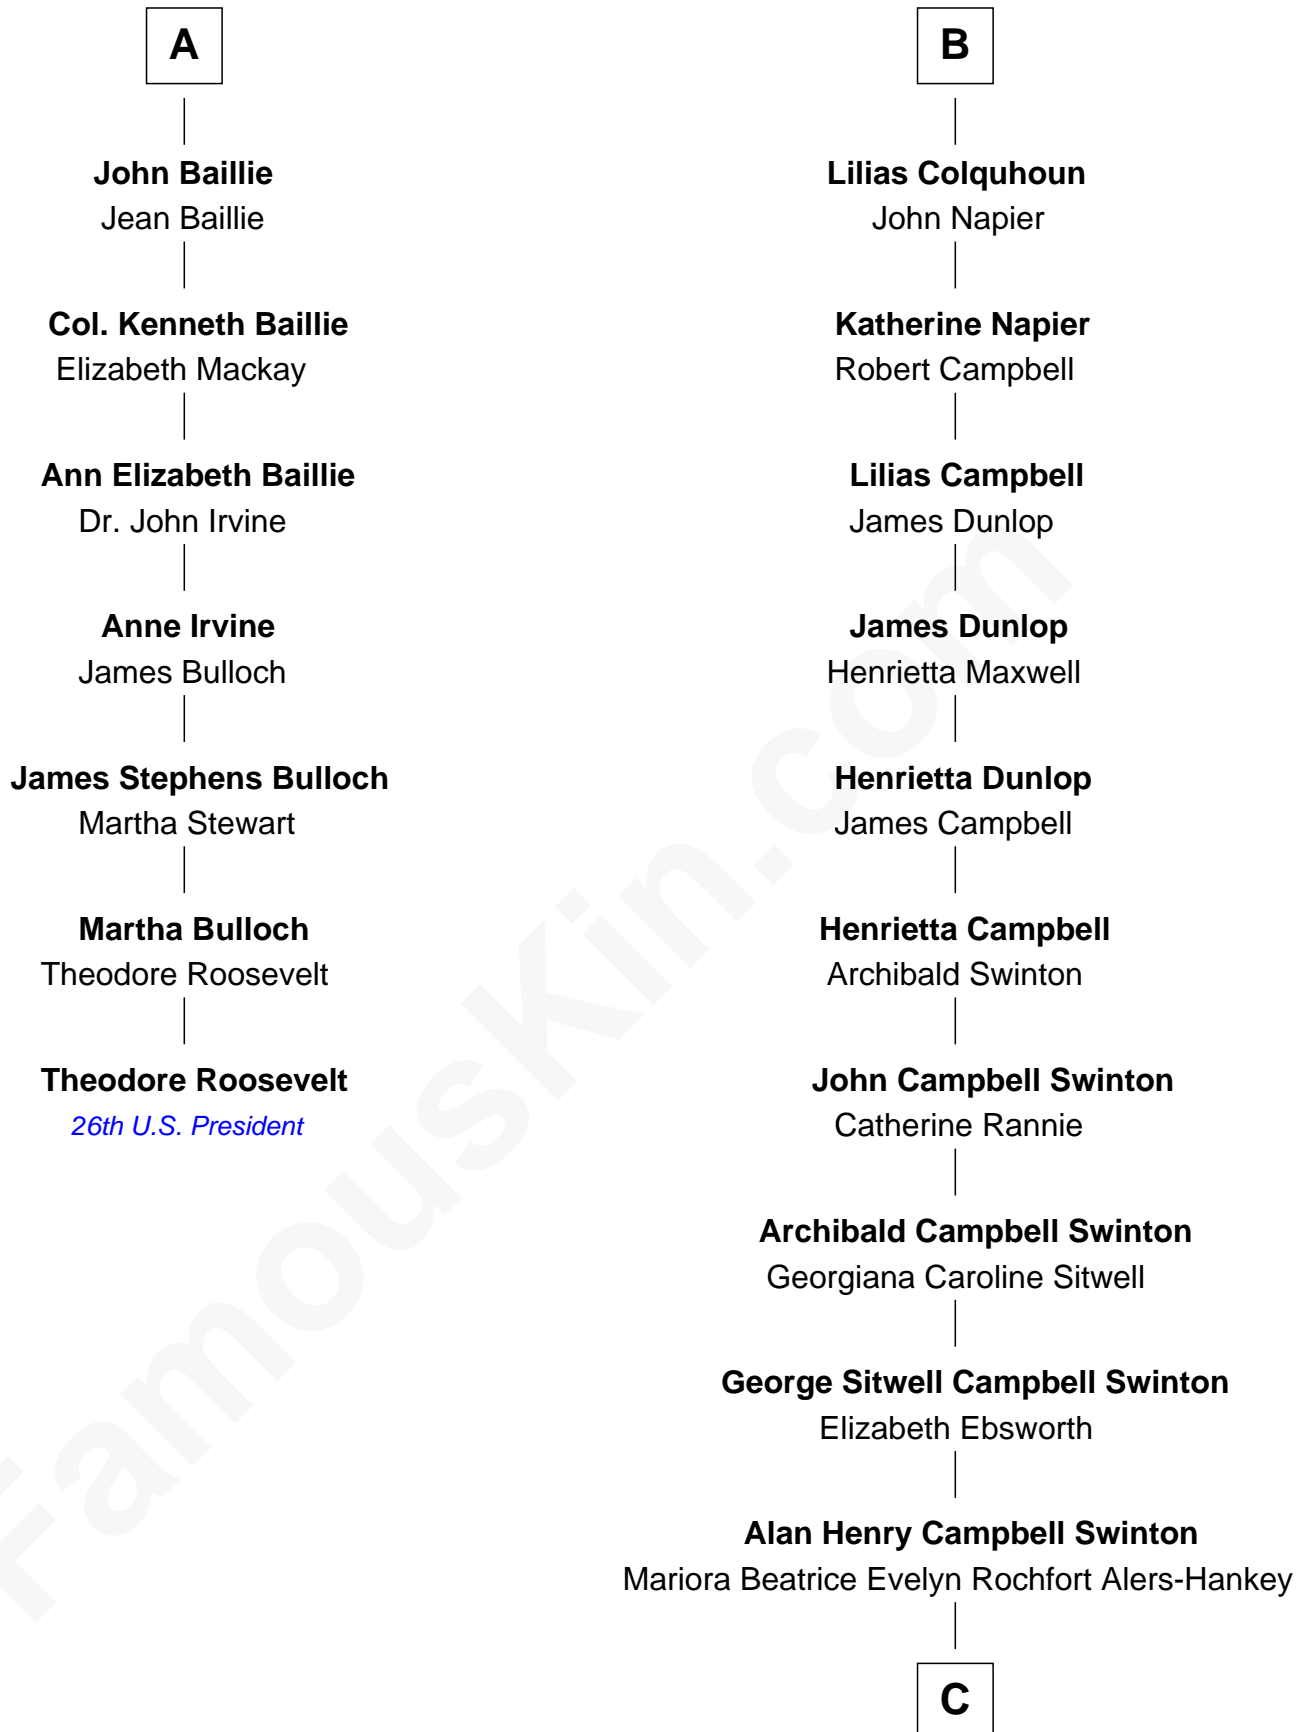

**FamousKin.com**  
**Relationship Chart of**  
**Theodore Roosevelt**  
*26th U.S. President*

13th cousin 5 times removed of

**Tilda Swinton**  
*Movie Actress*

**Sir James Stewart**  
 Joan Beaufort

C

Sir John Swinton  
Judith Balfour Killen