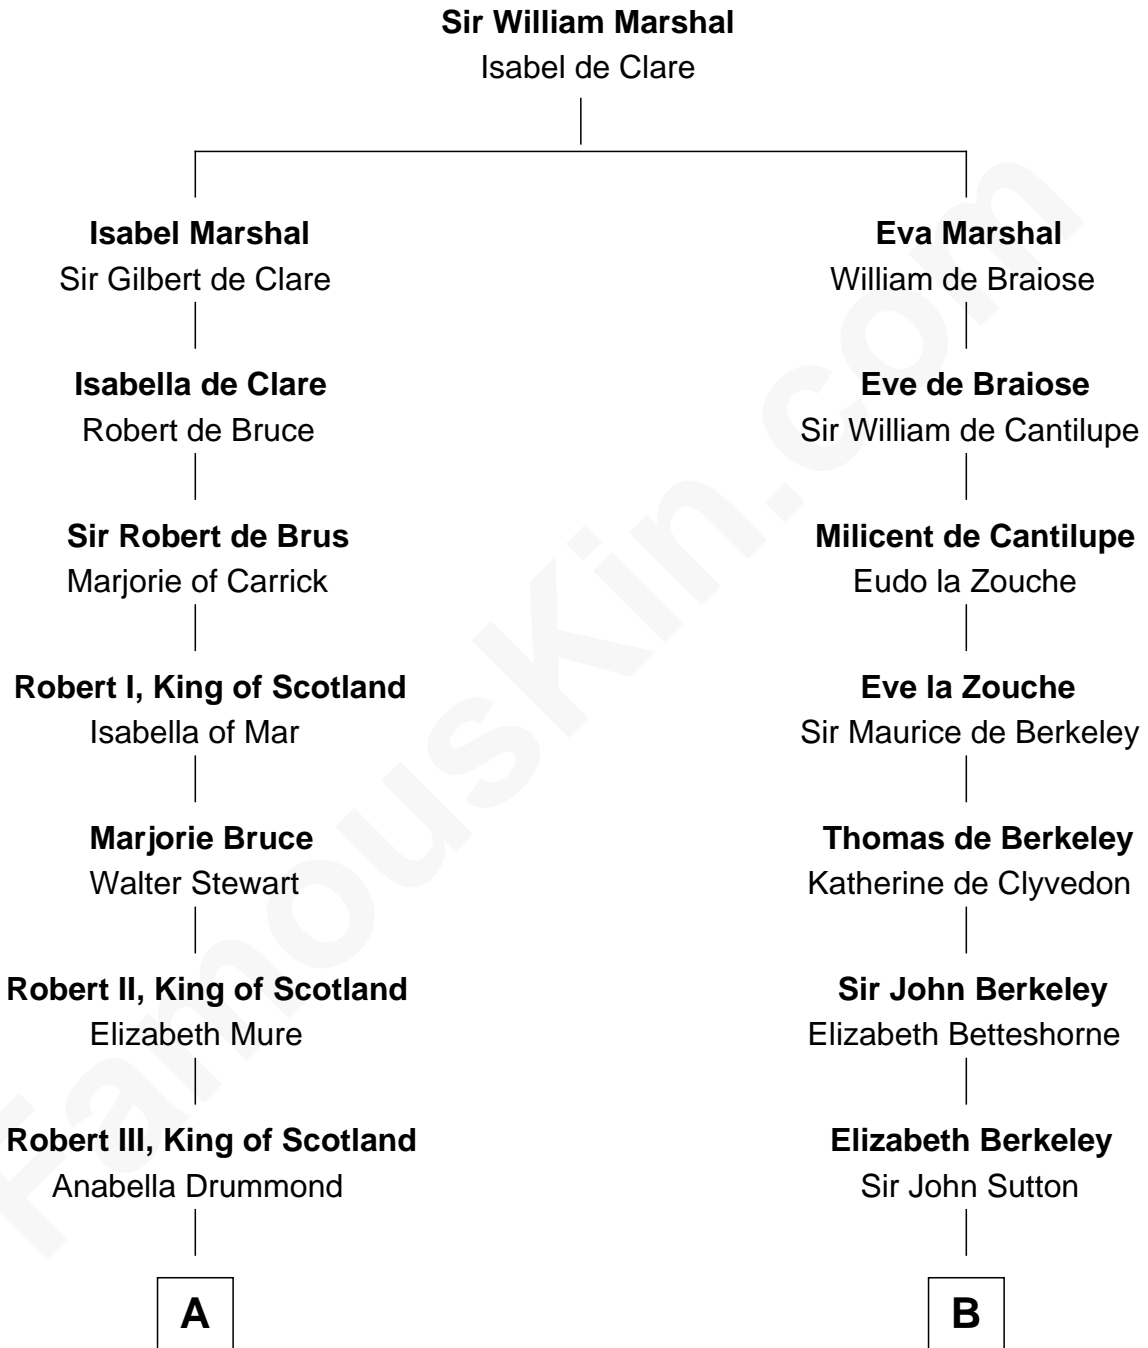

FamousKin.com
Relationship Chart of
Theodore Roosevelt
26th U.S. President

18th cousin 3 times removed of
Jane (Appleton) Pierce
First Lady of President Franklin Pierce

C

Dr. John Irvine
Ann Elizabeth Baillie

Anne Irvine
James Bulloch

James Stephens Bulloch
Martha Stewart

Martha Bulloch
Theodore Roosevelt

Theodore Roosevelt
26th U.S. President

D

Rev. Jesse Appleton
Elizabeth Means

Jane (Appleton) Pierce
First Lady of Franklin Pierce