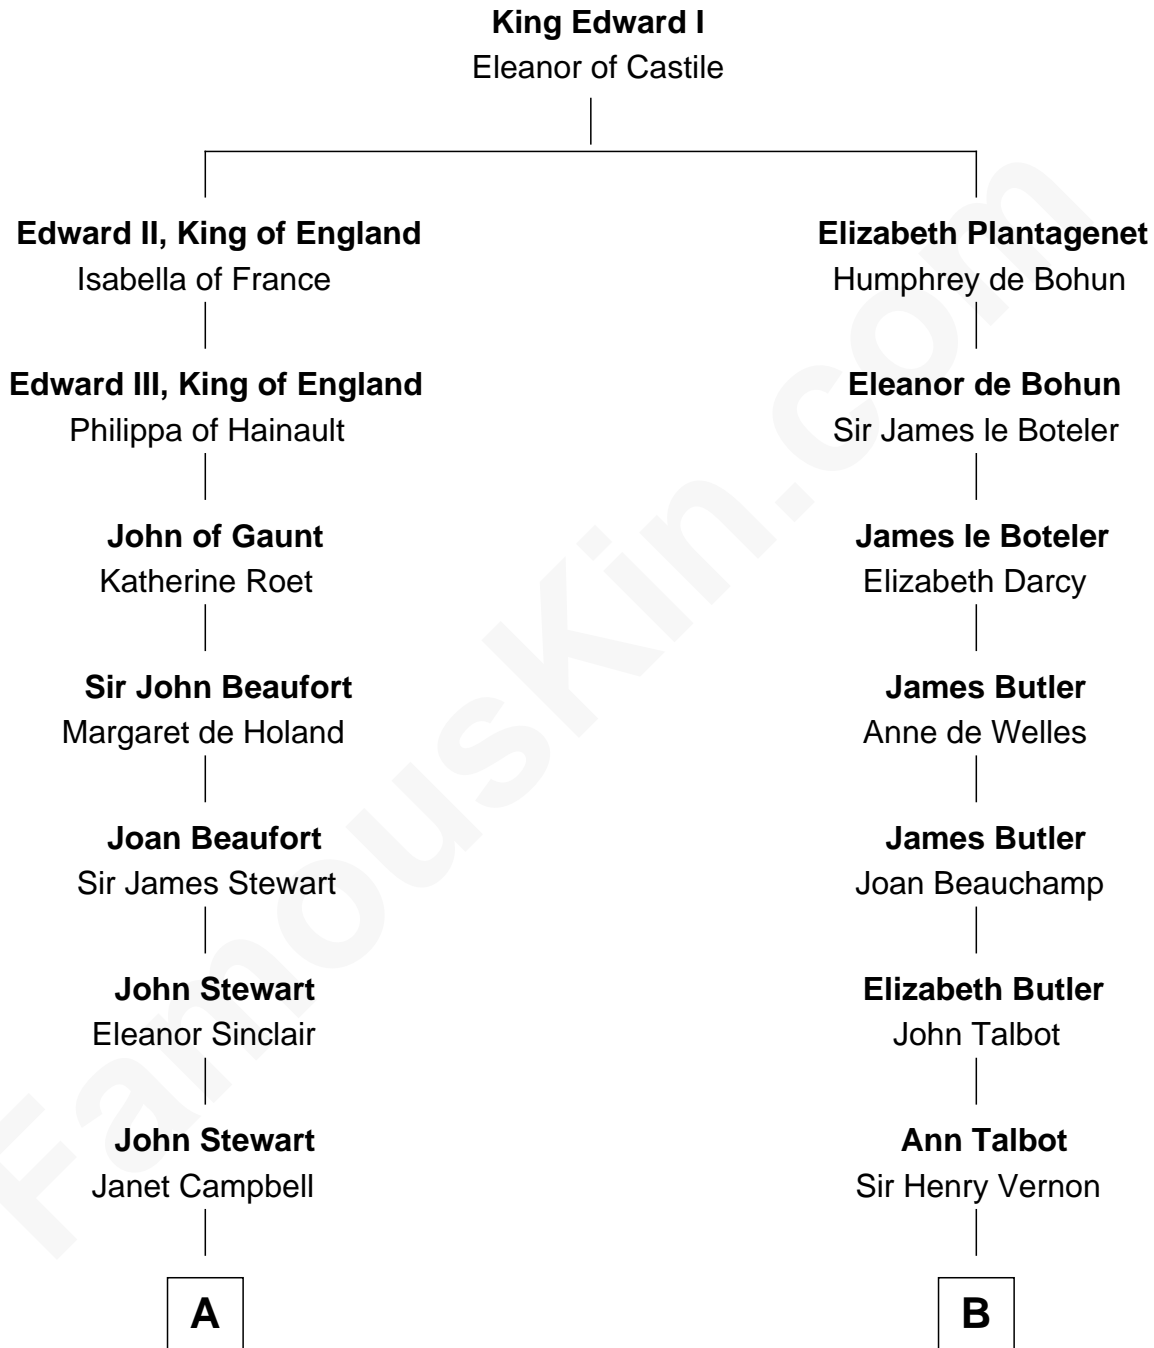

FamousKin.com
Relationship Chart of
Theodore Roosevelt
26th U.S. President

18th cousin 2 times removed of

J.P. Morgan, Jr.
American Banker and Philanthropist

C

Martha Bulloch
Theodore Roosevelt

Theodore Roosevelt
26th U.S. President

D

William Gedney Tracy
Rachel Huntington

Charles F. Tracy
Louisa Kirkland

Frances Louisa Tracy
John Pierpont Morgan

J.P. Morgan, Jr.
American Banker and Philanthropist

FamousKin.com