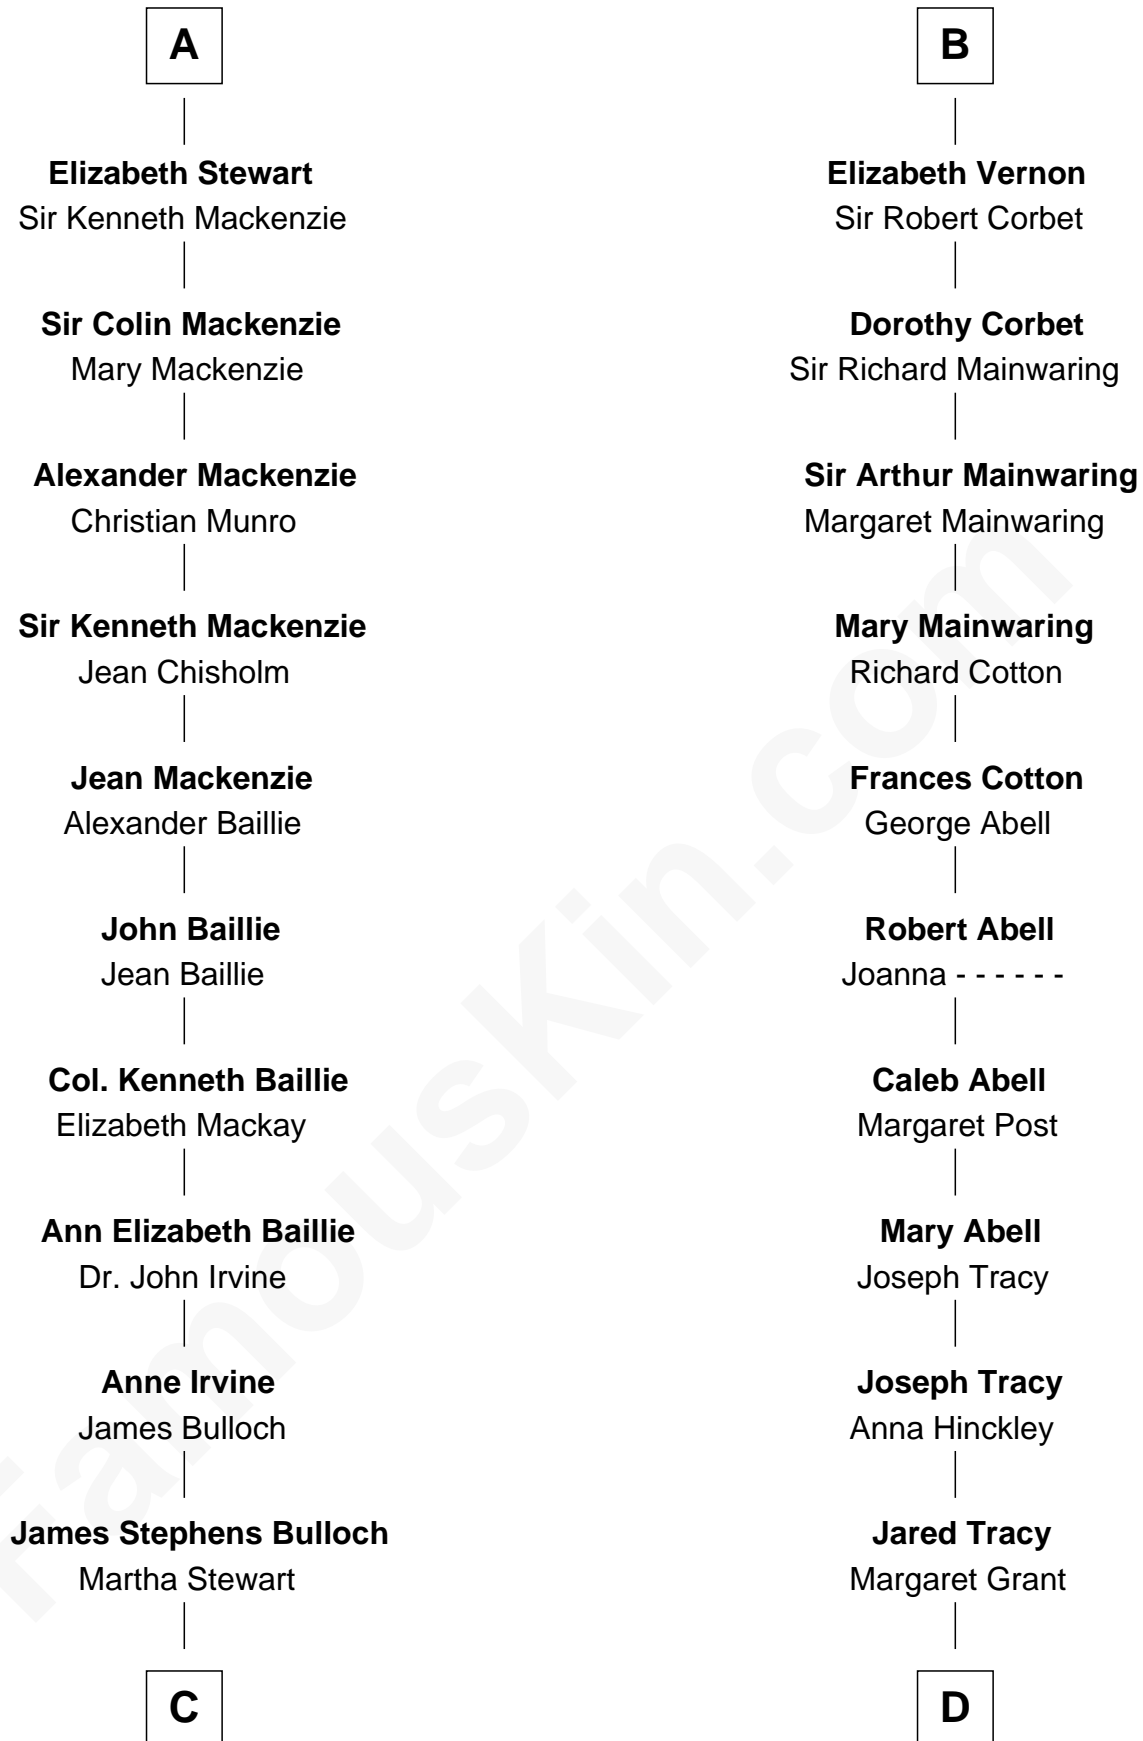

FamousKin.com
Relationship Chart of
Theodore Roosevelt
26th U.S. President

18th cousin 2 times removed of

J.P. Morgan, Jr.
American Banker and Philanthropist

C

Martha Bulloch
Theodore Roosevelt

Theodore Roosevelt
26th U.S. President

D

William Gedney Tracy
Rachel Huntington

Charles F. Tracy
Louisa Kirkland

Frances Louisa Tracy
John Pierpont Morgan

J.P. Morgan, Jr.
American Banker and Philanthropist

FamousKin.com