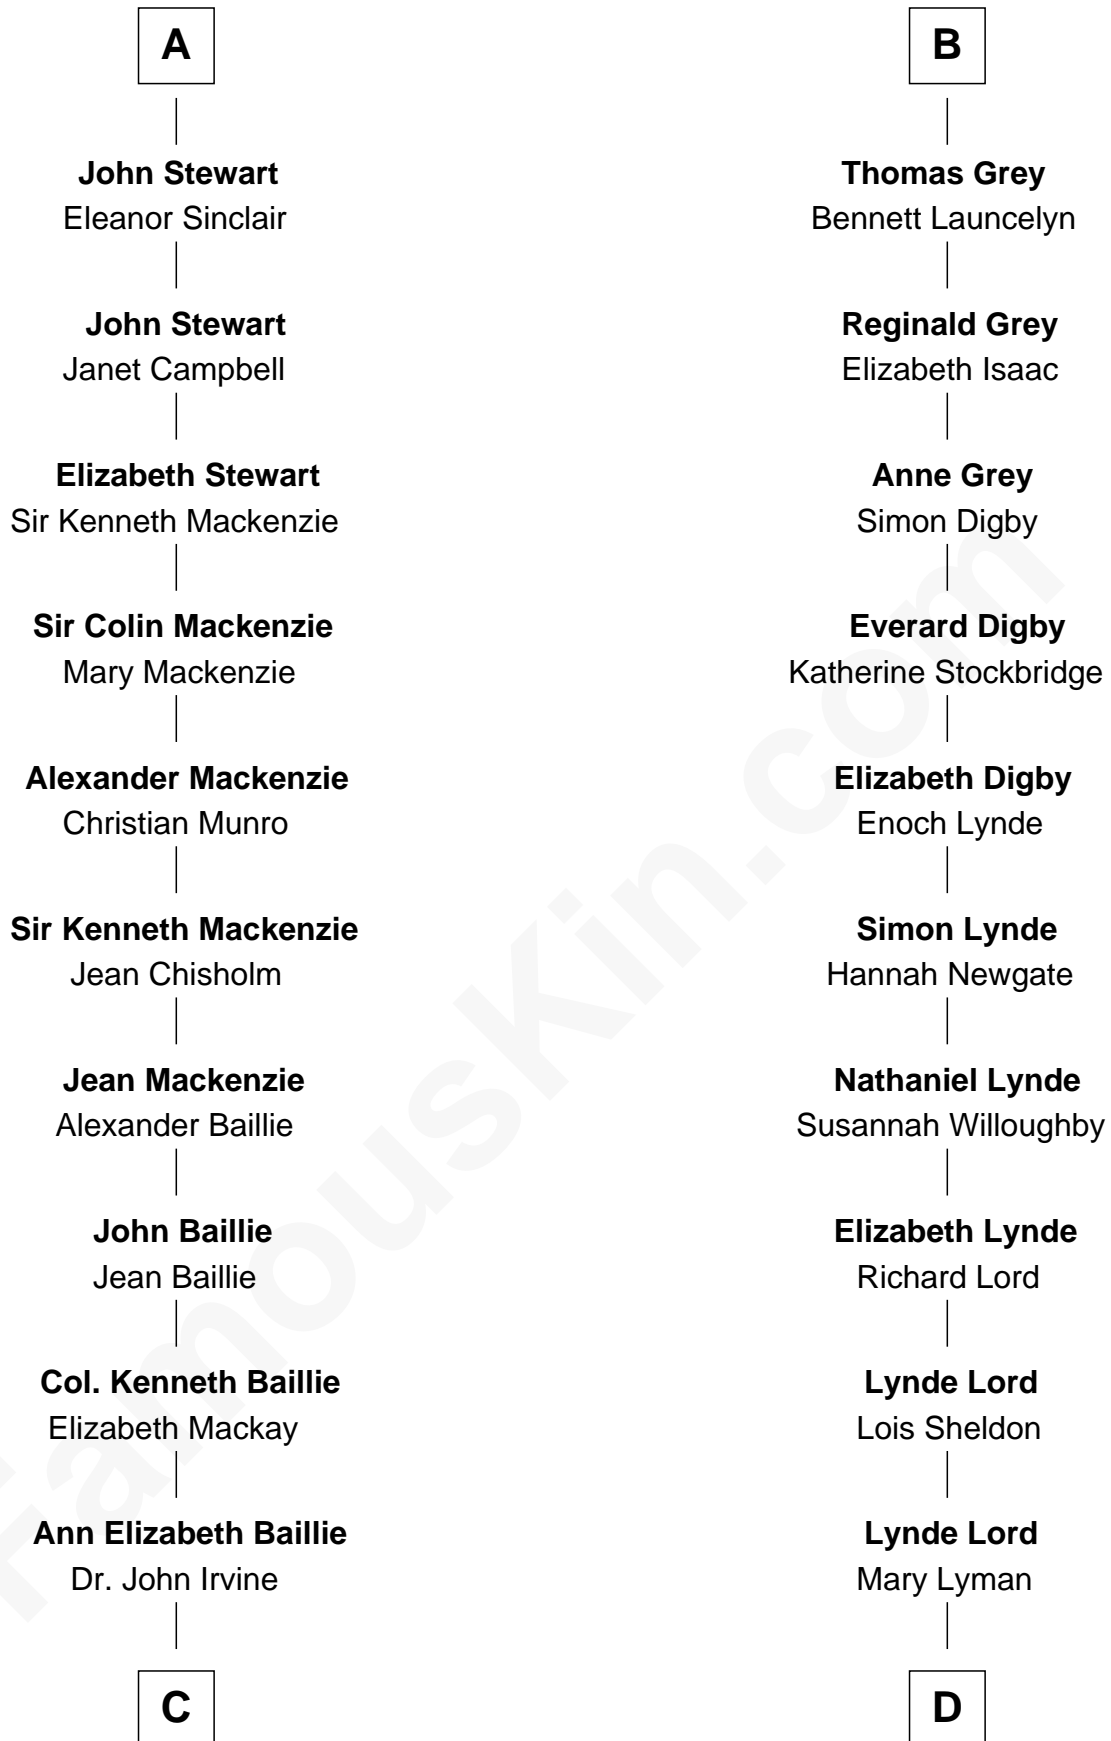

FamousKin.com
Relationship Chart of
Theodore Roosevelt
26th U.S. President

20th cousin of
J.P. Morgan, Jr.
American Banker and Philanthropist

C

Anne Irvine
James Bulloch

James Stephens Bulloch
Martha Stewart

Martha Bulloch
Theodore Roosevelt

Theodore Roosevelt
26th U.S. President

D

Mary Sheldon Lord
John Pierpont

Juliet Pierpont
Junius Spencer Morgan

John Pierpont Morgan
Frances Louisa Tracy

J.P. Morgan, Jr.
American Banker and Philanthropist