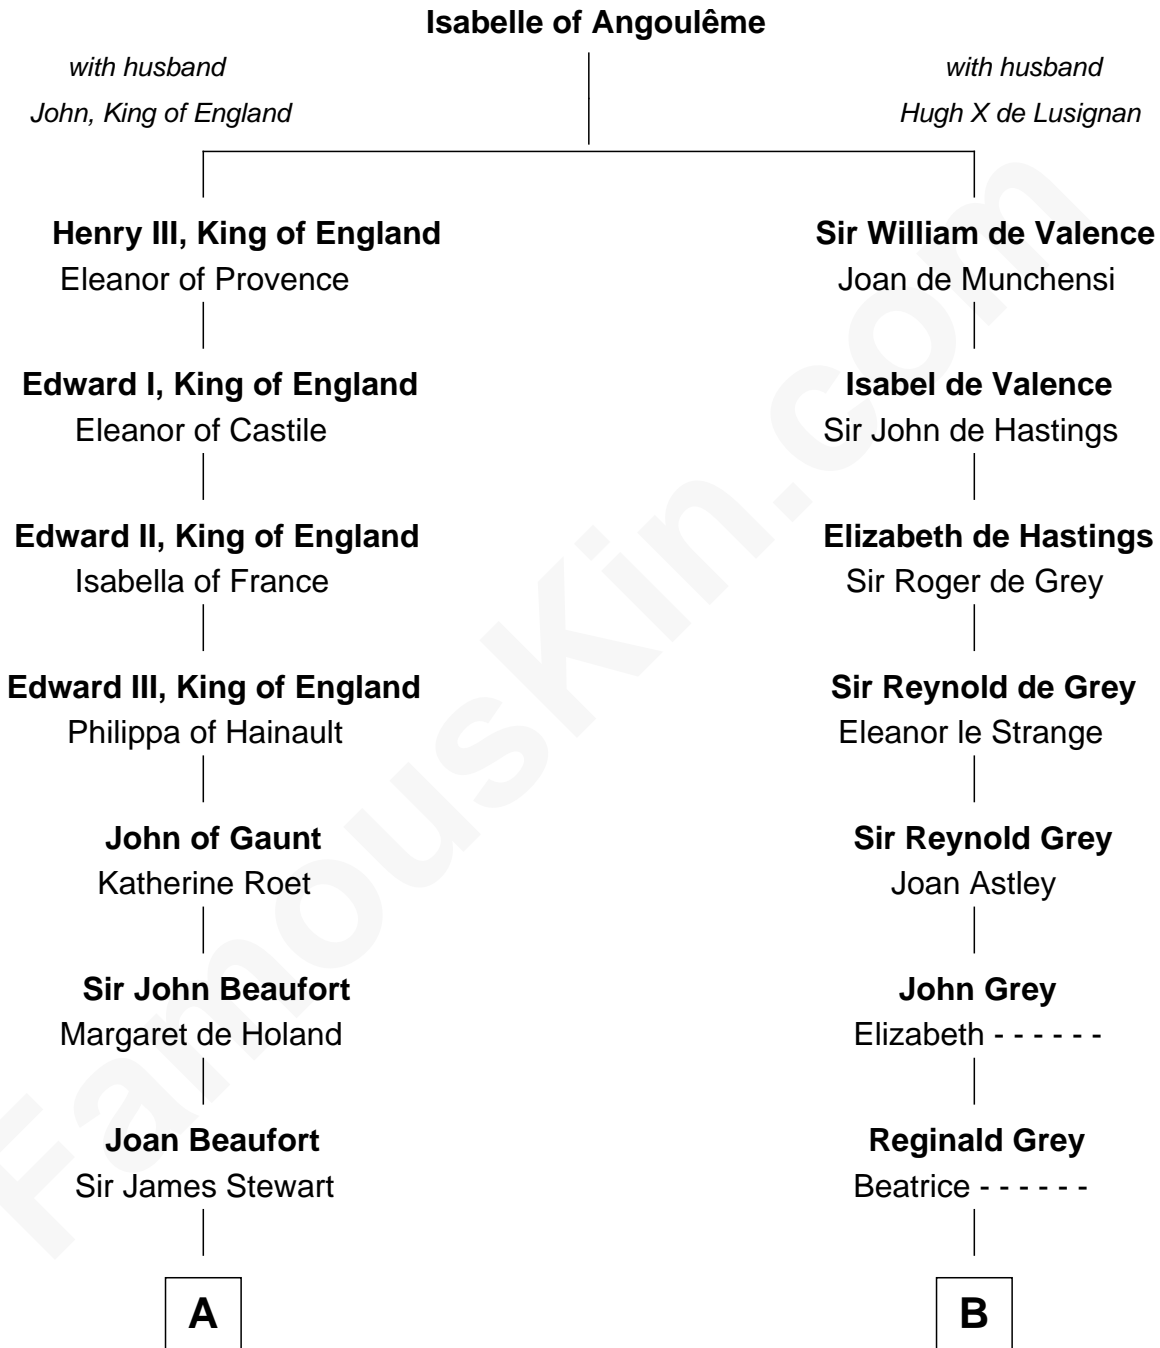

FamousKin.com
Relationship Chart of
Theodore Roosevelt
26th U.S. President

20th cousin of
J.P. Morgan, Jr.
American Banker and Philanthropist

C

Anne Irvine
James Bulloch

James Stephens Bulloch
Martha Stewart

Martha Bulloch
Theodore Roosevelt

Theodore Roosevelt
26th U.S. President

D

Mary Sheldon Lord
John Pierpont

Juliet Pierpont
Junius Spencer Morgan

John Pierpont Morgan
Frances Louisa Tracy

J.P. Morgan, Jr.
American Banker and Philanthropist