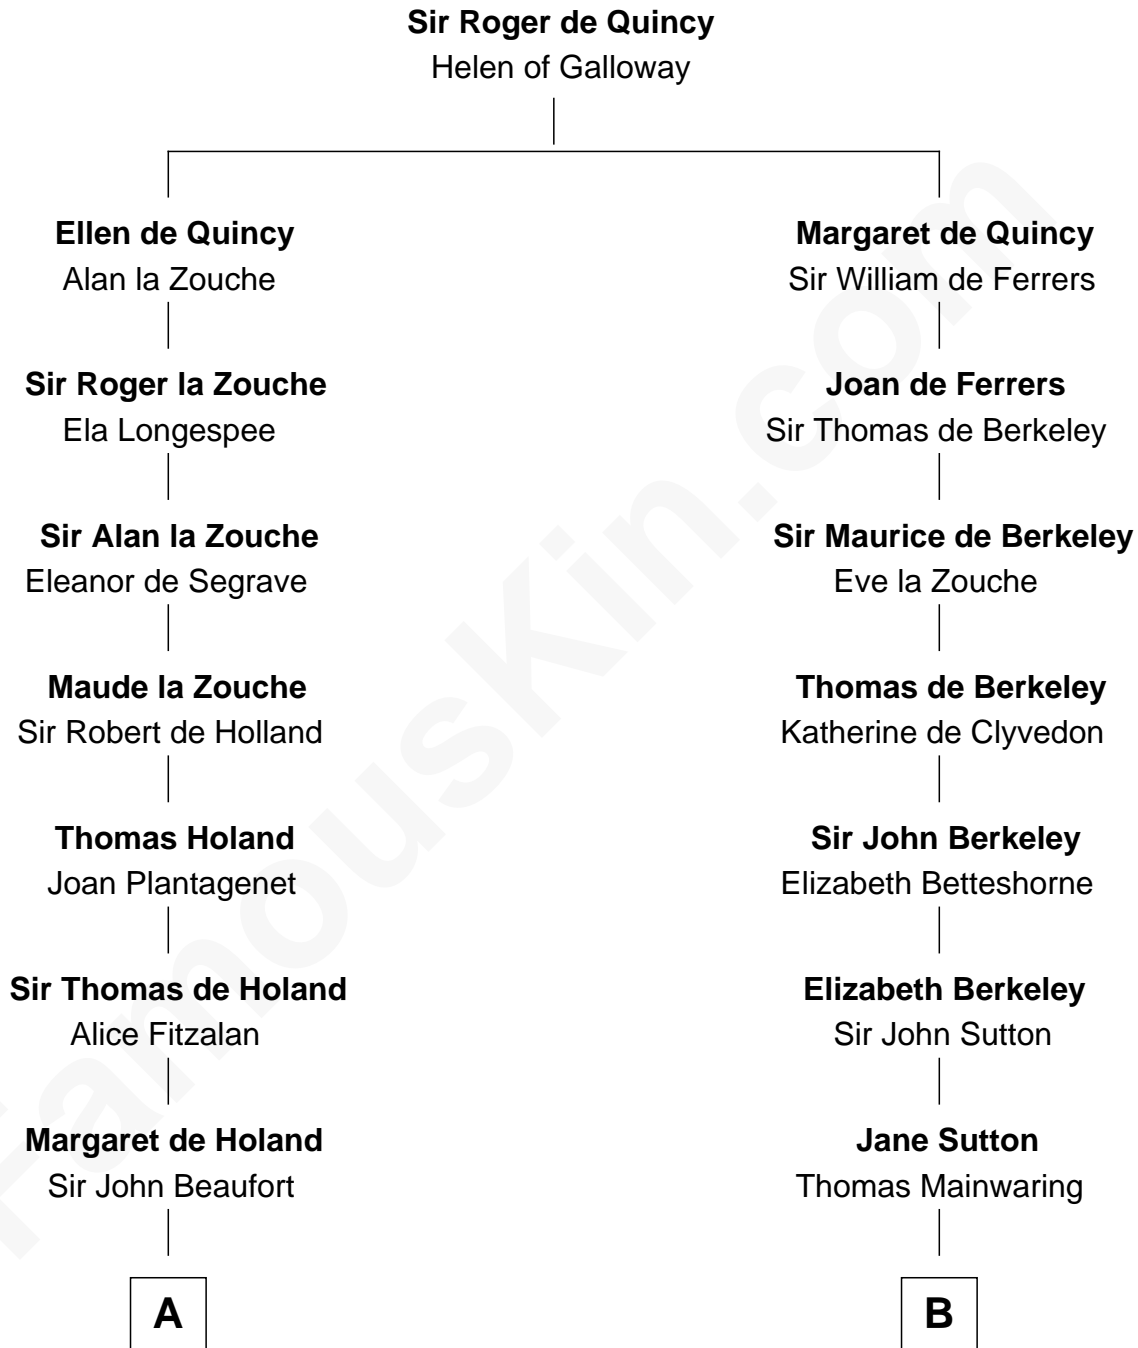

FamousKin.com
Relationship Chart of
Theodore Roosevelt
26th U.S. President

19th cousin 2 times removed of

J.P. Morgan, Jr.
American Banker and Philanthropist

C

Ann Elizabeth Baillie

Dr. John Irvine

Anne Irvine

James Bulloch

James Stephens Bulloch

Martha Stewart

Martha Bulloch

Theodore Roosevelt

Theodore Roosevelt

26th U.S. President

D