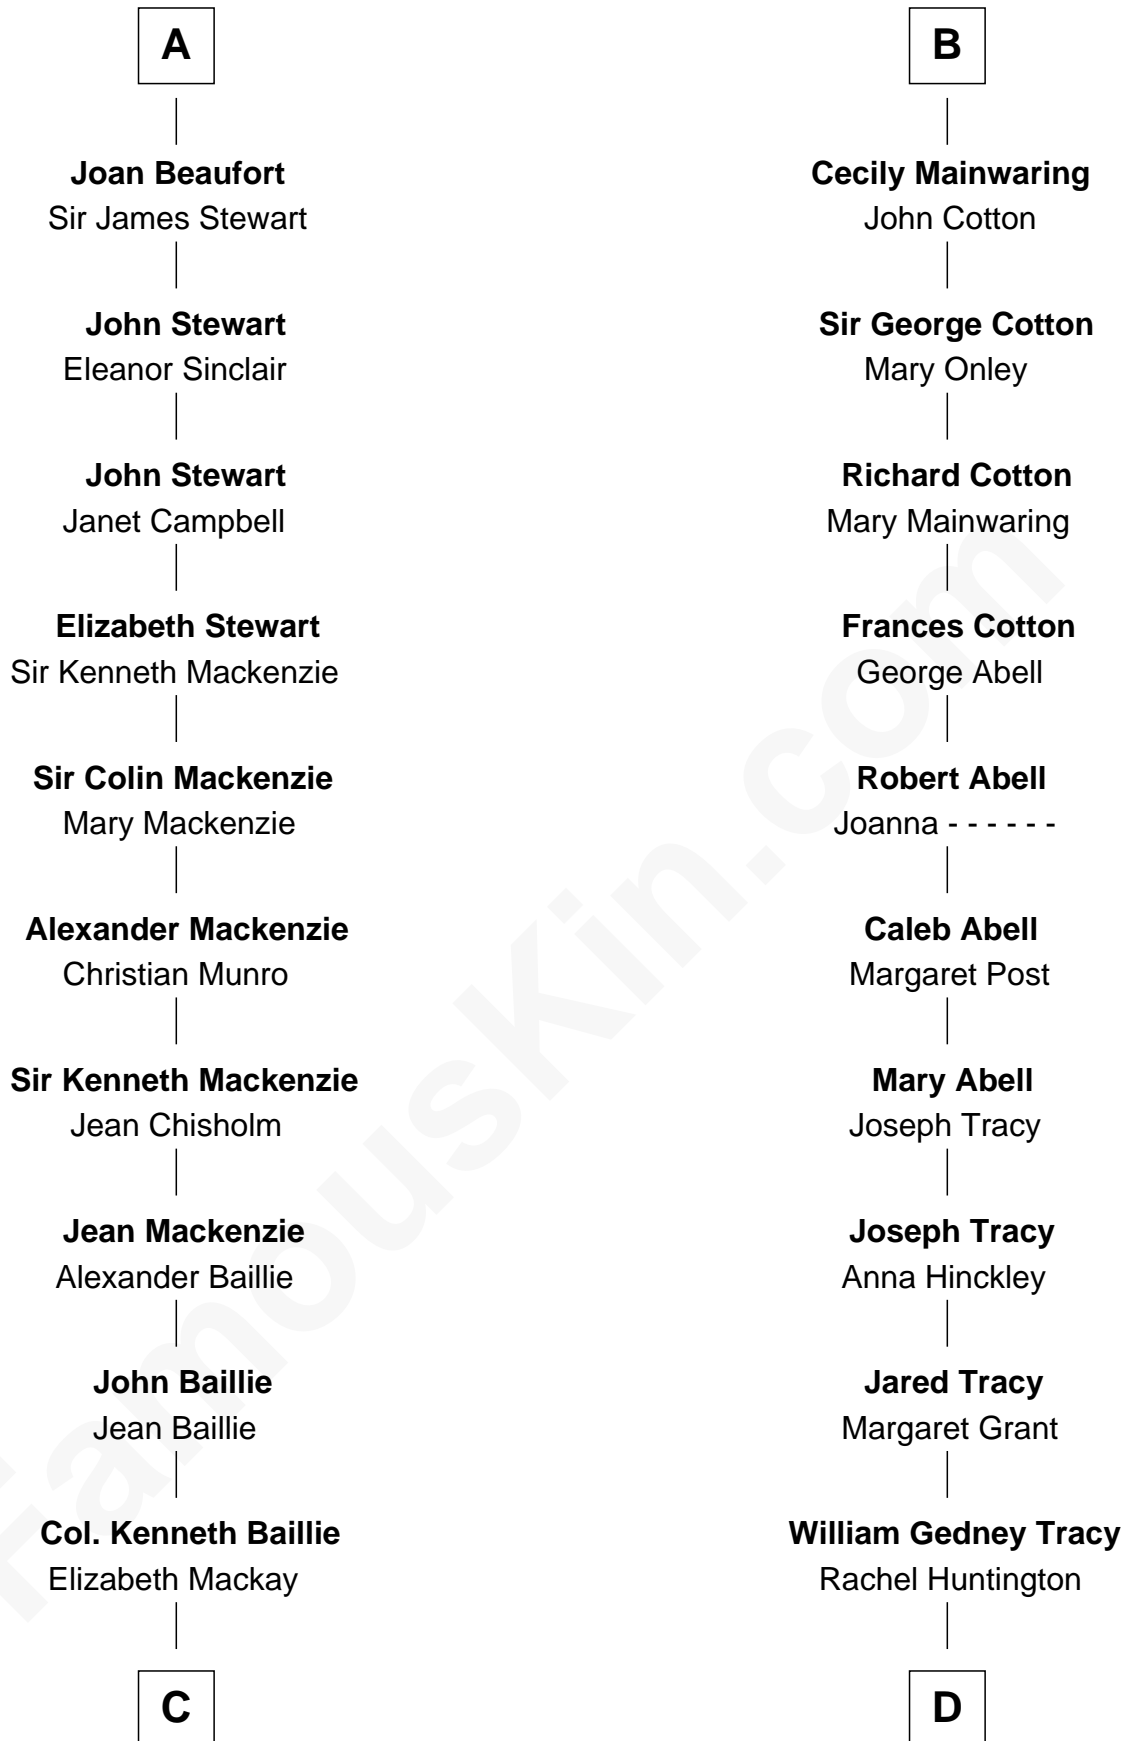

FamousKin.com
Relationship Chart of
Theodore Roosevelt
26th U.S. President

19th cousin 2 times removed of

J.P. Morgan, Jr.
American Banker and Philanthropist

C

Ann Elizabeth Baillie

Dr. John Irvine

Anne Irvine

James Bulloch

James Stephens Bulloch

Martha Stewart

Martha Bulloch

Theodore Roosevelt

Theodore Roosevelt

26th U.S. President

D