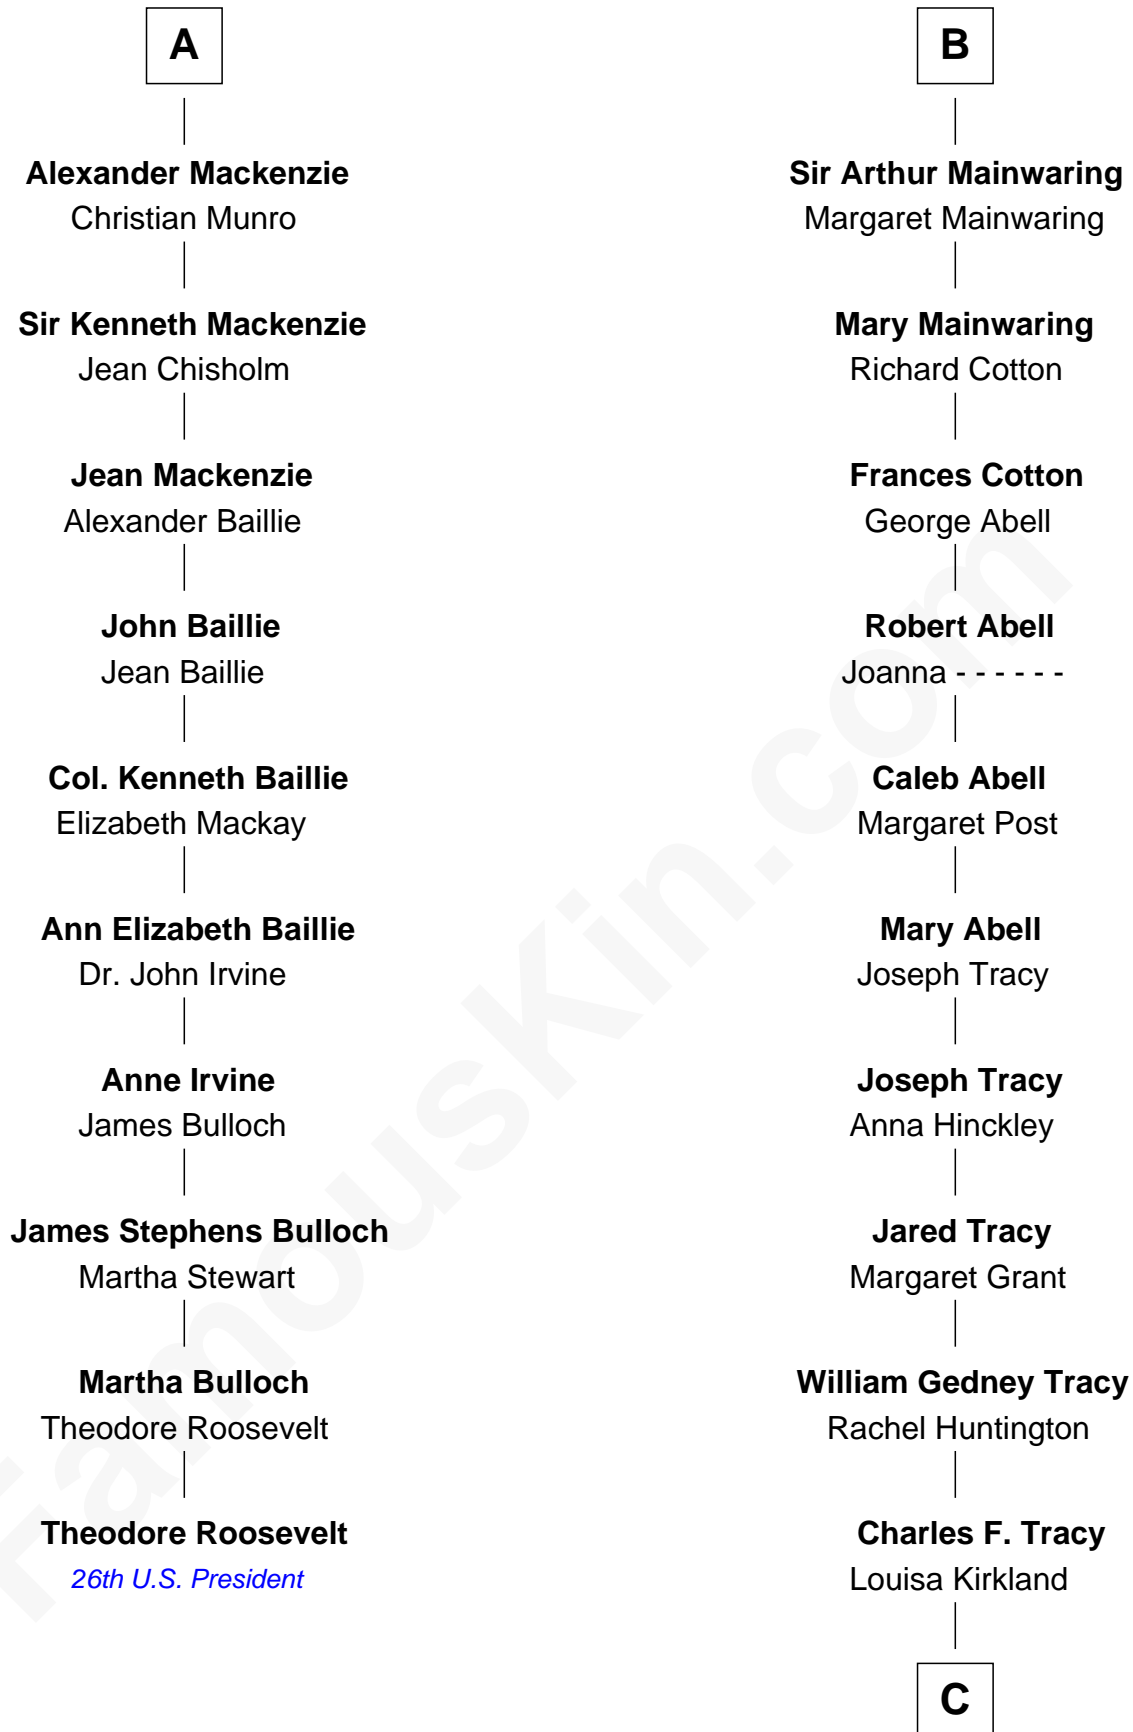

FamousKin.com
Relationship Chart of
Theodore Roosevelt
26th U.S. President

16th cousin 2 times removed of

J.P. Morgan, Jr.
American Banker and Philanthropist

C

Frances Louisa Tracy

John Pierpont Morgan

J.P. Morgan, Jr.