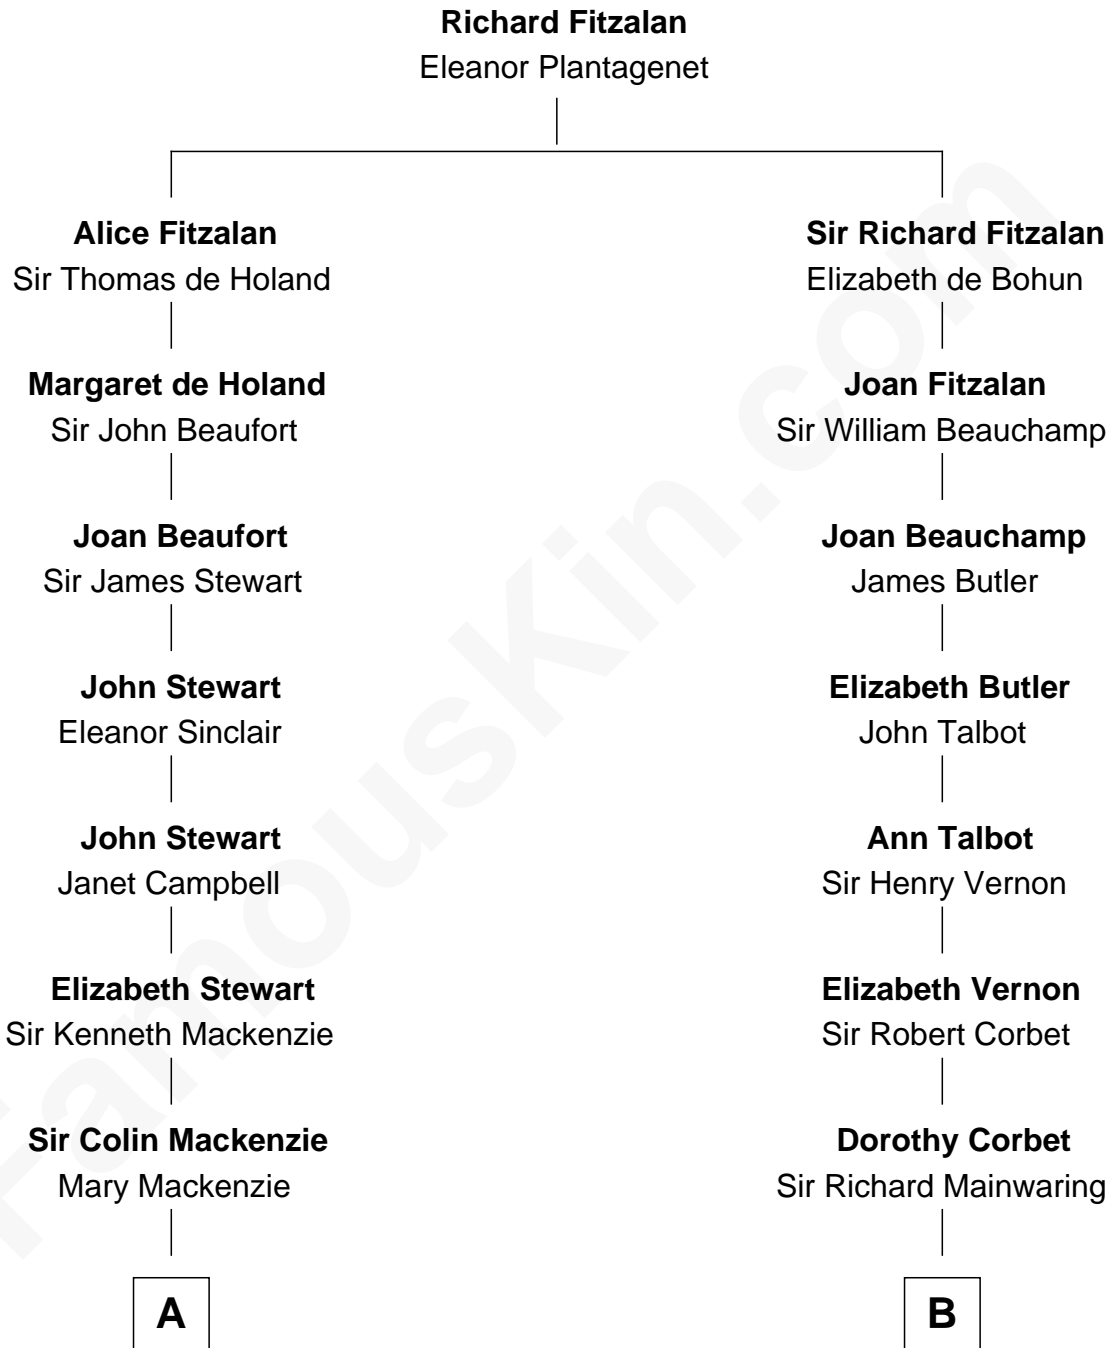

FamousKin.com
Relationship Chart of
Theodore Roosevelt
26th U.S. President

16th cousin 2 times removed of

J.P. Morgan, Jr.
American Banker and Philanthropist

C

Frances Louisa Tracy

John Pierpont Morgan

J.P. Morgan, Jr.