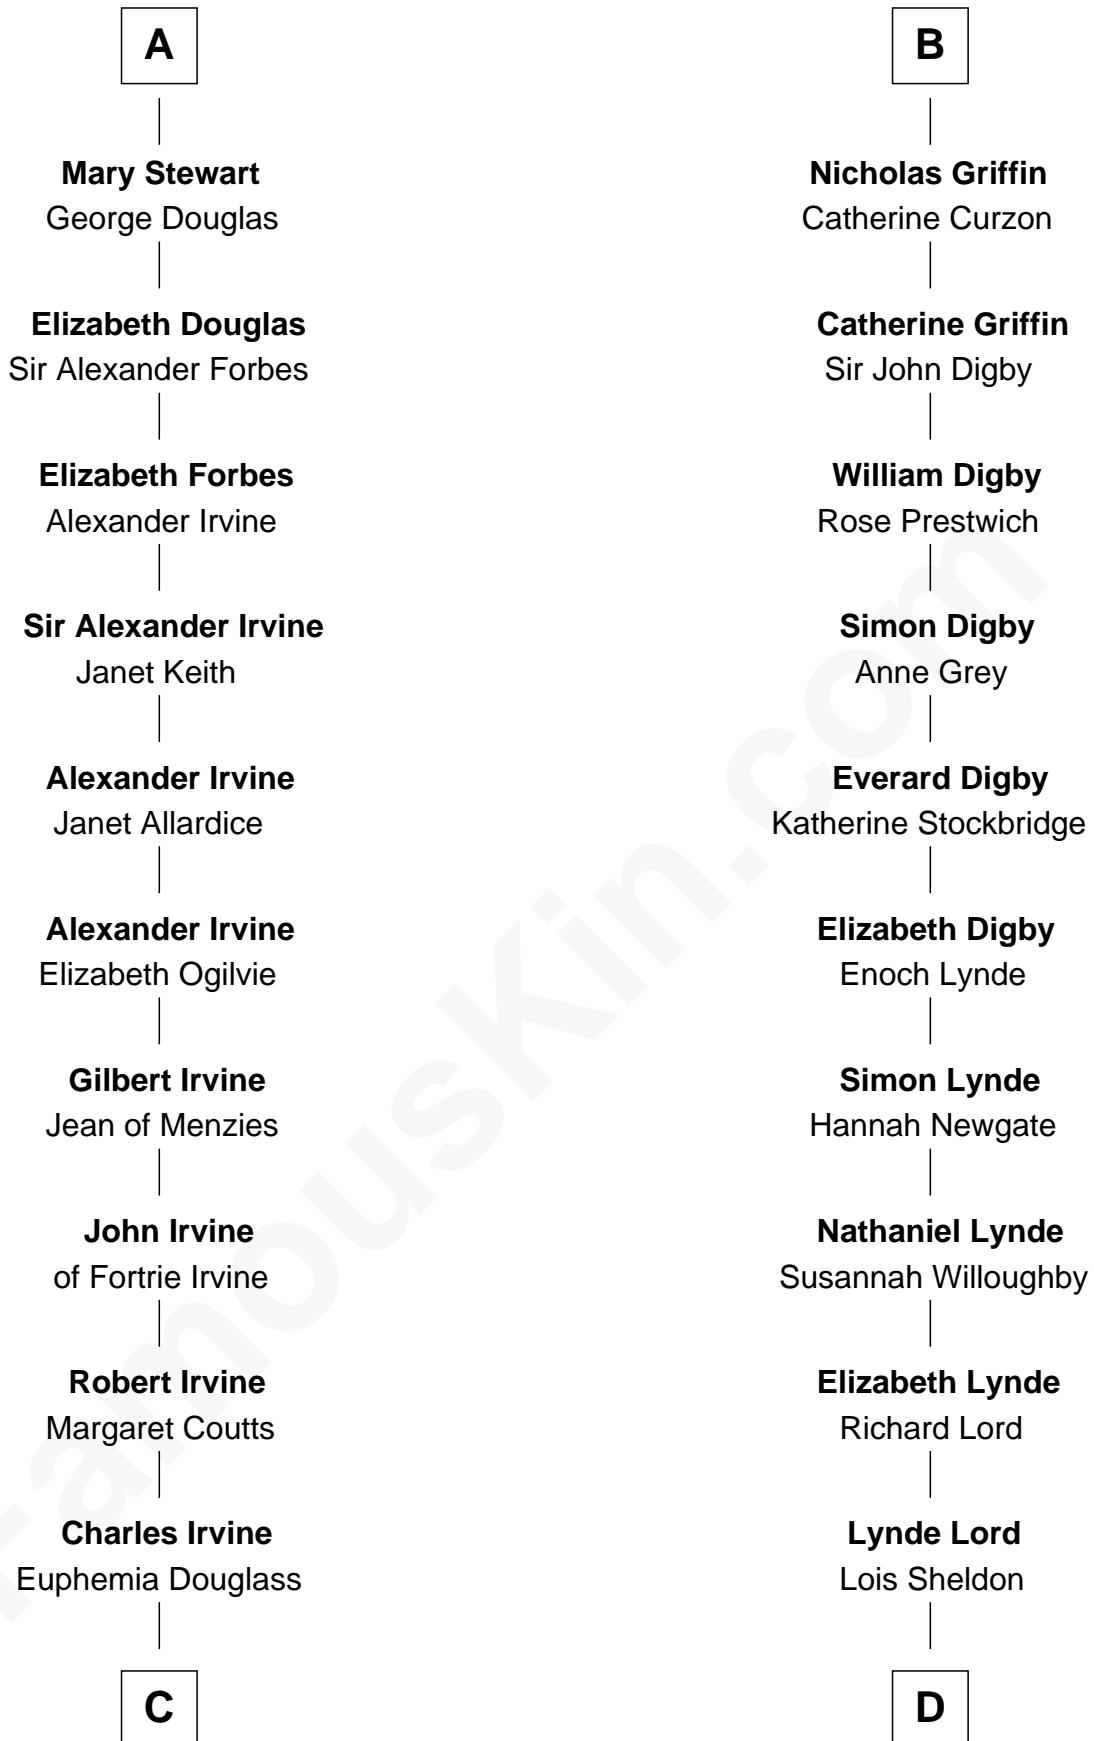

FamousKin.com Relationship Chart of

Theodore Roosevelt

26th U.S. President

21st cousin of

J.P. Morgan, Jr.

American Banker and Philanthropist

David of Huntingdon

Maud of Chester

C

Dr. John Irvine
Ann Elizabeth Baillie

Anne Irvine
James Bulloch

James Stephens Bulloch
Martha Stewart

Martha Bulloch
Theodore Roosevelt

Theodore Roosevelt
26th U.S. President

D

Lynde Lord
Mary Lyman