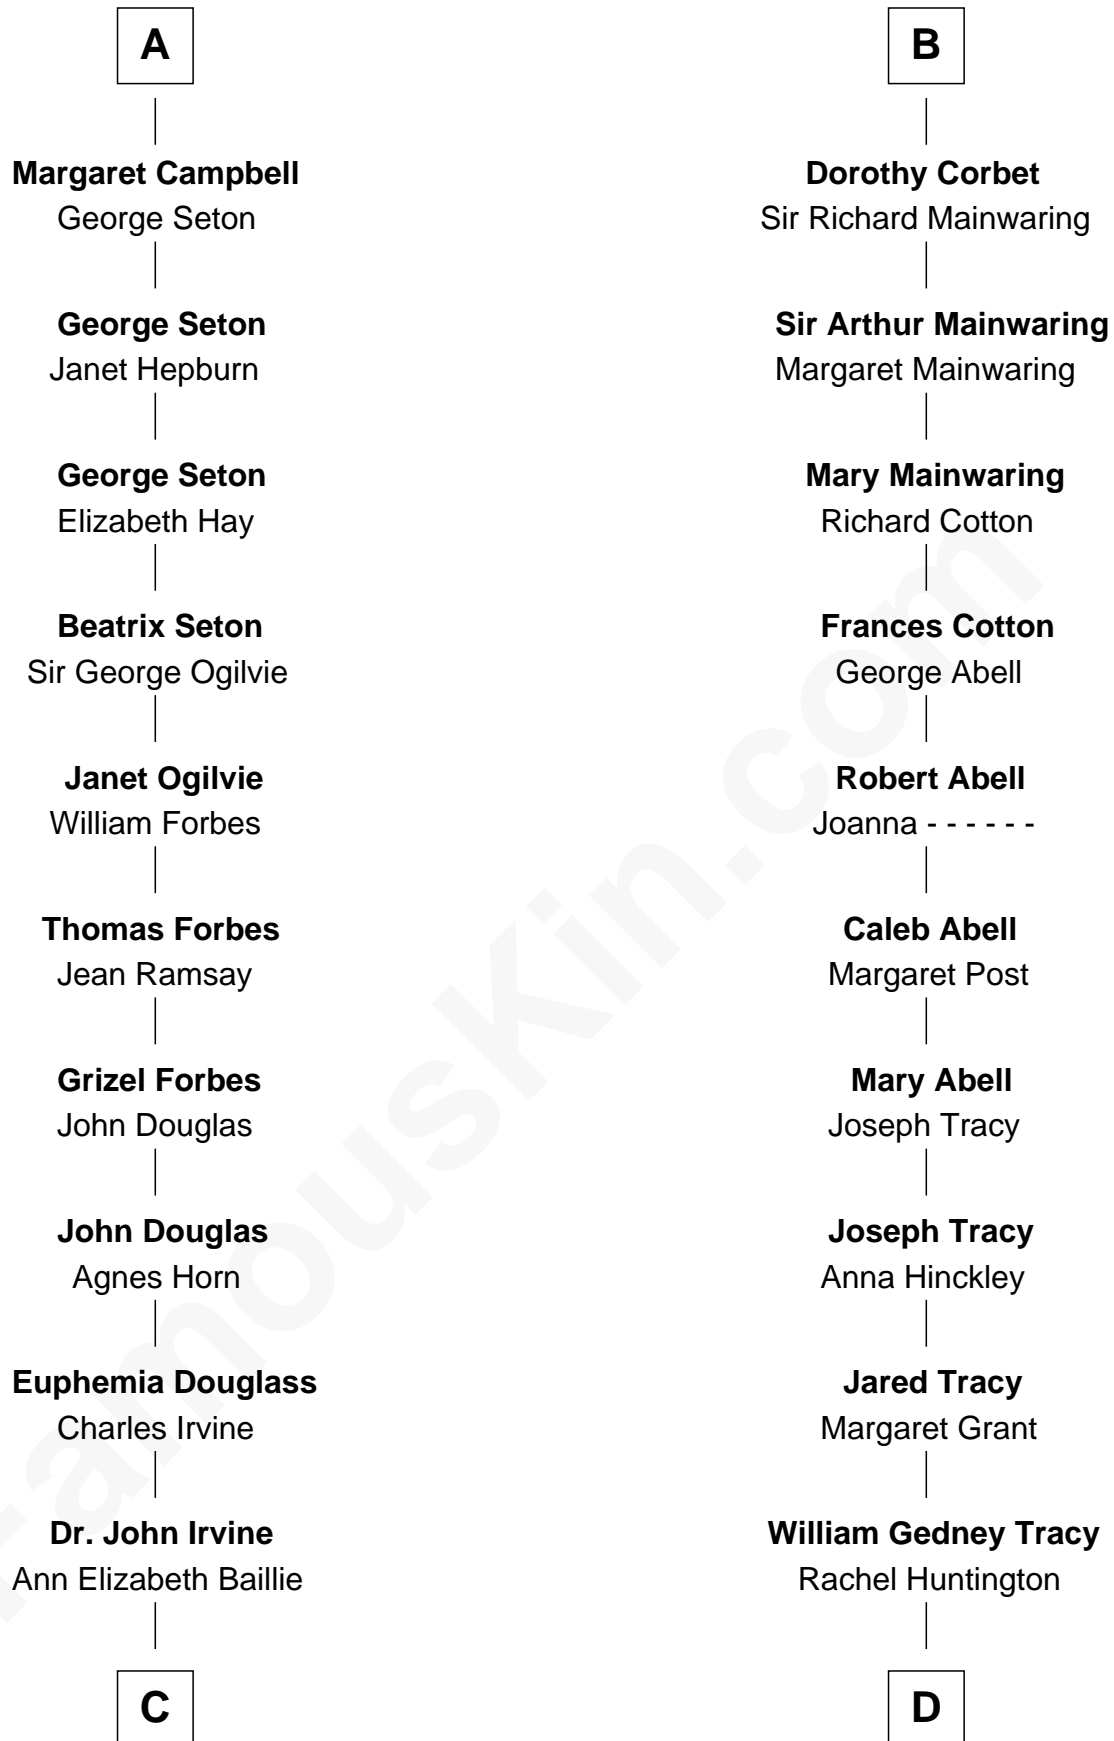

FamousKin.com
Relationship Chart of
Theodore Roosevelt
26th U.S. President

19th cousin 1 time removed of

J.P. Morgan, Jr.
American Banker and Philanthropist

C

Anne Irvine
James Bulloch

James Stephens Bulloch
Martha Stewart

Martha Bulloch
Theodore Roosevelt

Theodore Roosevelt
26th U.S. President

D

Charles F. Tracy
Louisa Kirkland

Frances Louisa Tracy
John Pierpont Morgan

J.P. Morgan, Jr.
American Banker and Philanthropist

FamousKin.com