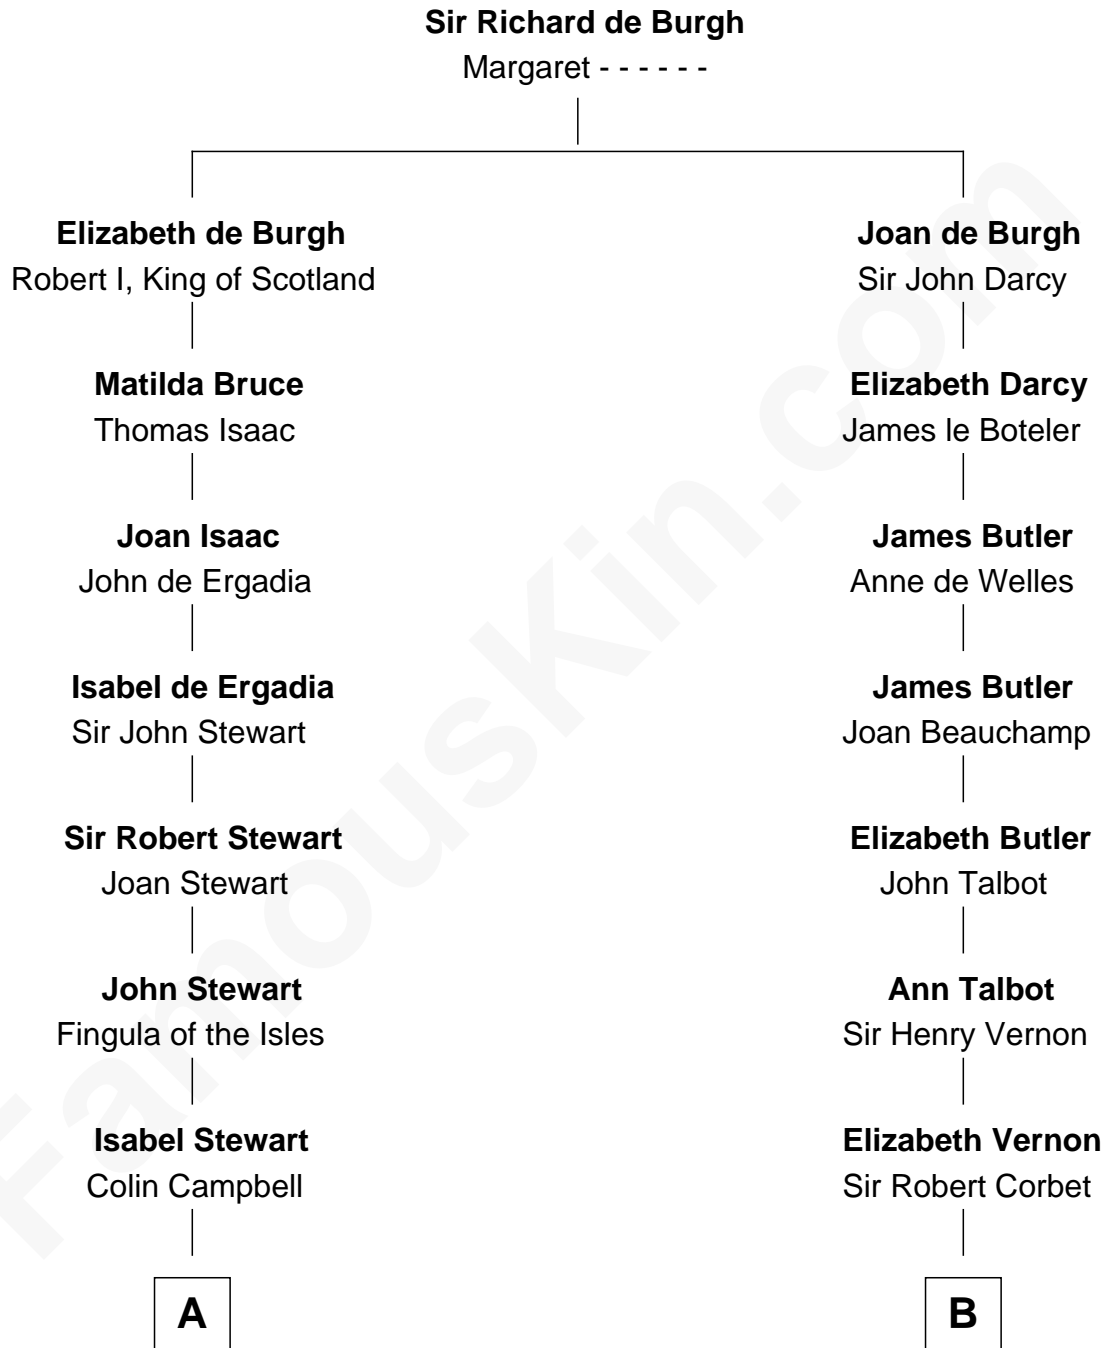

FamousKin.com
Relationship Chart of
Theodore Roosevelt
26th U.S. President

19th cousin 1 time removed of

J.P. Morgan, Jr.
American Banker and Philanthropist

C

Anne Irvine
James Bulloch

James Stephens Bulloch
Martha Stewart

Martha Bulloch
Theodore Roosevelt

Theodore Roosevelt
26th U.S. President

D

Charles F. Tracy
Louisa Kirkland

Frances Louisa Tracy
John Pierpont Morgan

J.P. Morgan, Jr.
American Banker and Philanthropist

FamousKin.com