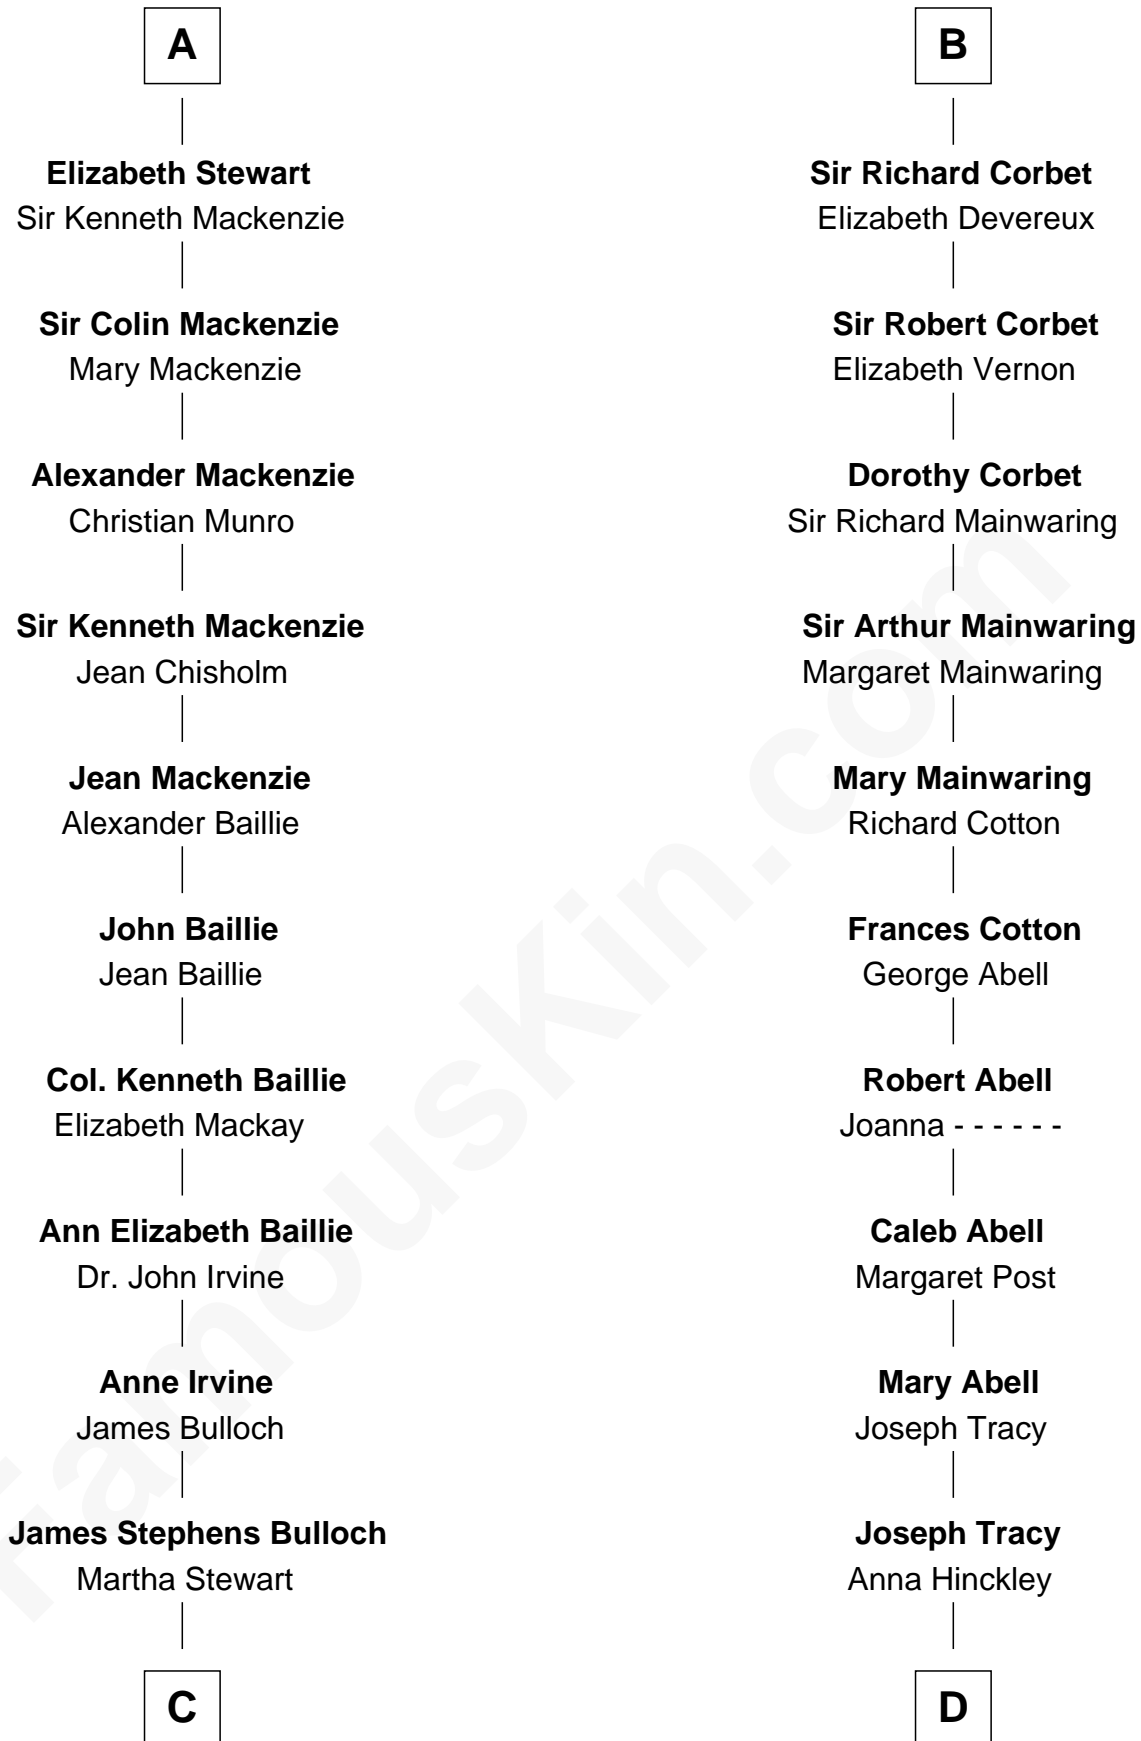

FamousKin.com
Relationship Chart of
Theodore Roosevelt
26th U.S. President

18th cousin 3 times removed of

J.P. Morgan, Jr.
American Banker and Philanthropist

C

Martha Bulloch
Theodore Roosevelt

Theodore Roosevelt
26th U.S. President

D

Jared Tracy
Margaret Grant

William Gedney Tracy
Rachel Huntington

Charles F. Tracy
Louisa Kirkland

Frances Louisa Tracy
John Pierpont Morgan

J.P. Morgan, Jr.
American Banker and Philanthropist