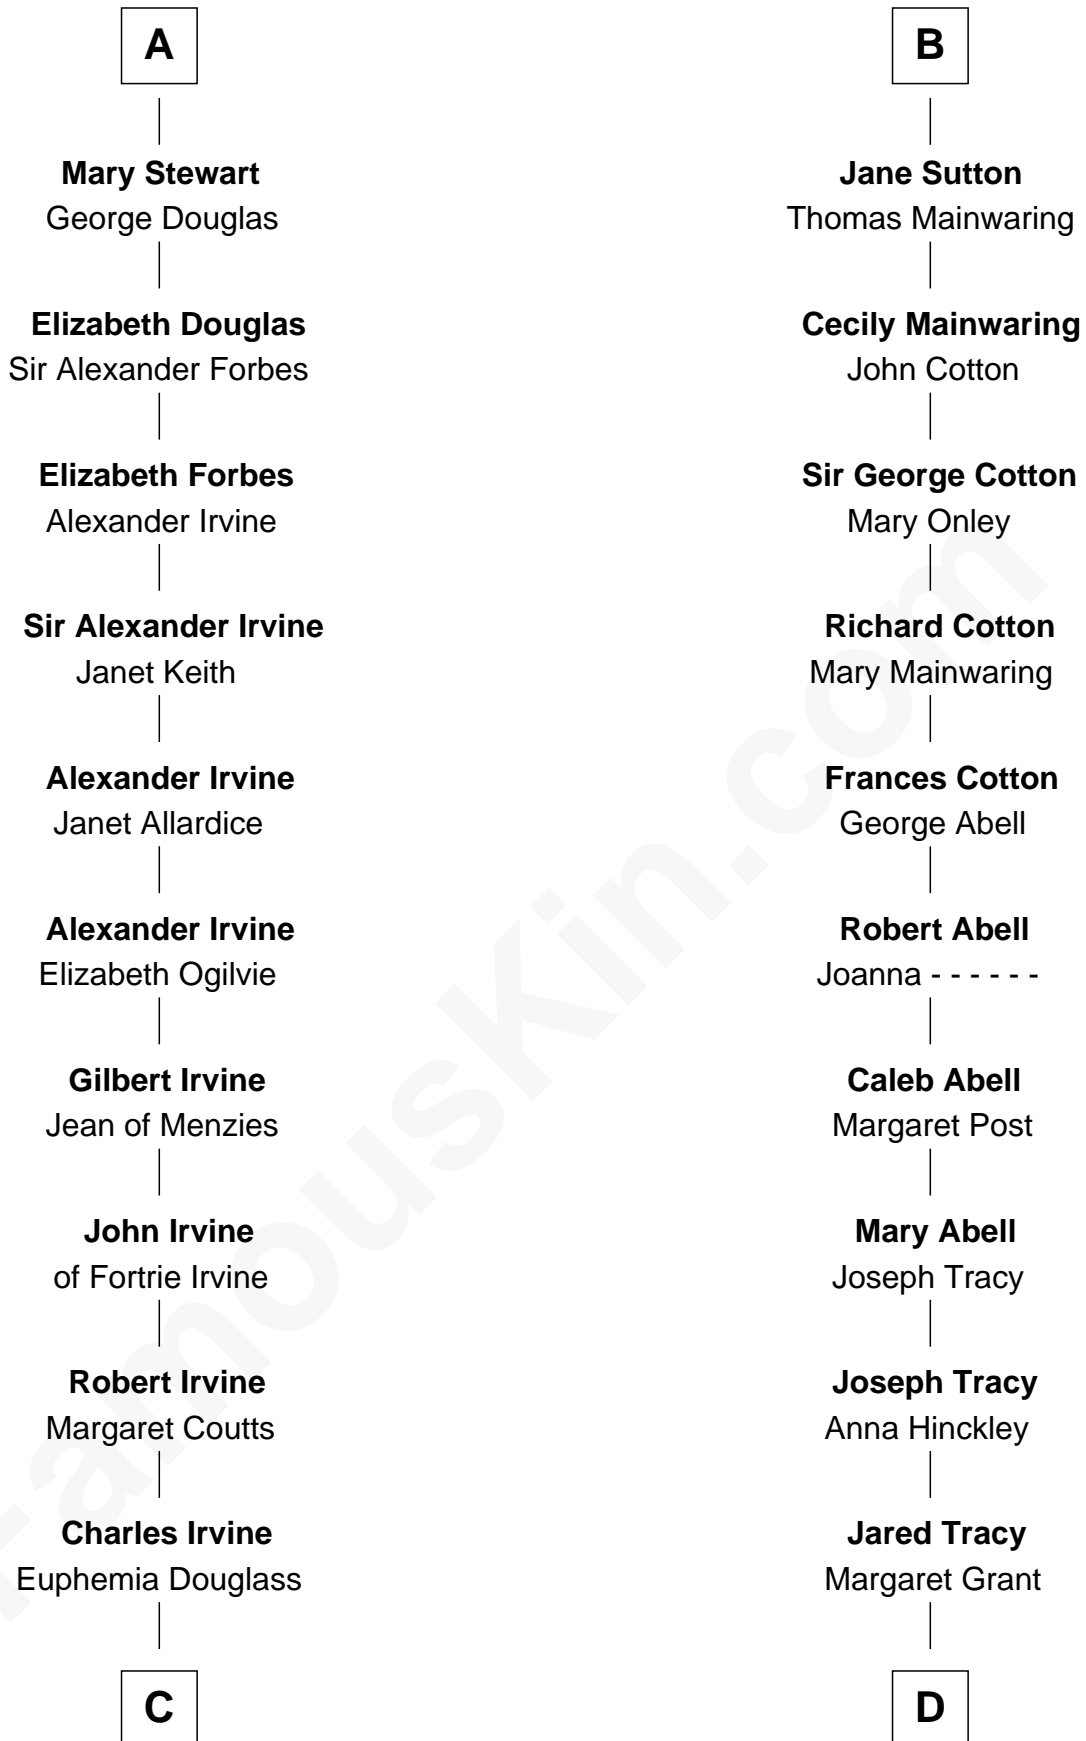

FamousKin.com
Relationship Chart of
Theodore Roosevelt
26th U.S. President

20th cousin 1 time removed of

J.P. Morgan, Jr.
American Banker and Philanthropist

C

Dr. John Irvine
Ann Elizabeth Baillie

Anne Irvine
James Bulloch

James Stephens Bulloch
Martha Stewart

Martha Bulloch
Theodore Roosevelt

Theodore Roosevelt
26th U.S. President

D

William Gedney Tracy
Rachel Huntington

Charles F. Tracy
Louisa Kirkland

Frances Louisa Tracy
John Pierpont Morgan