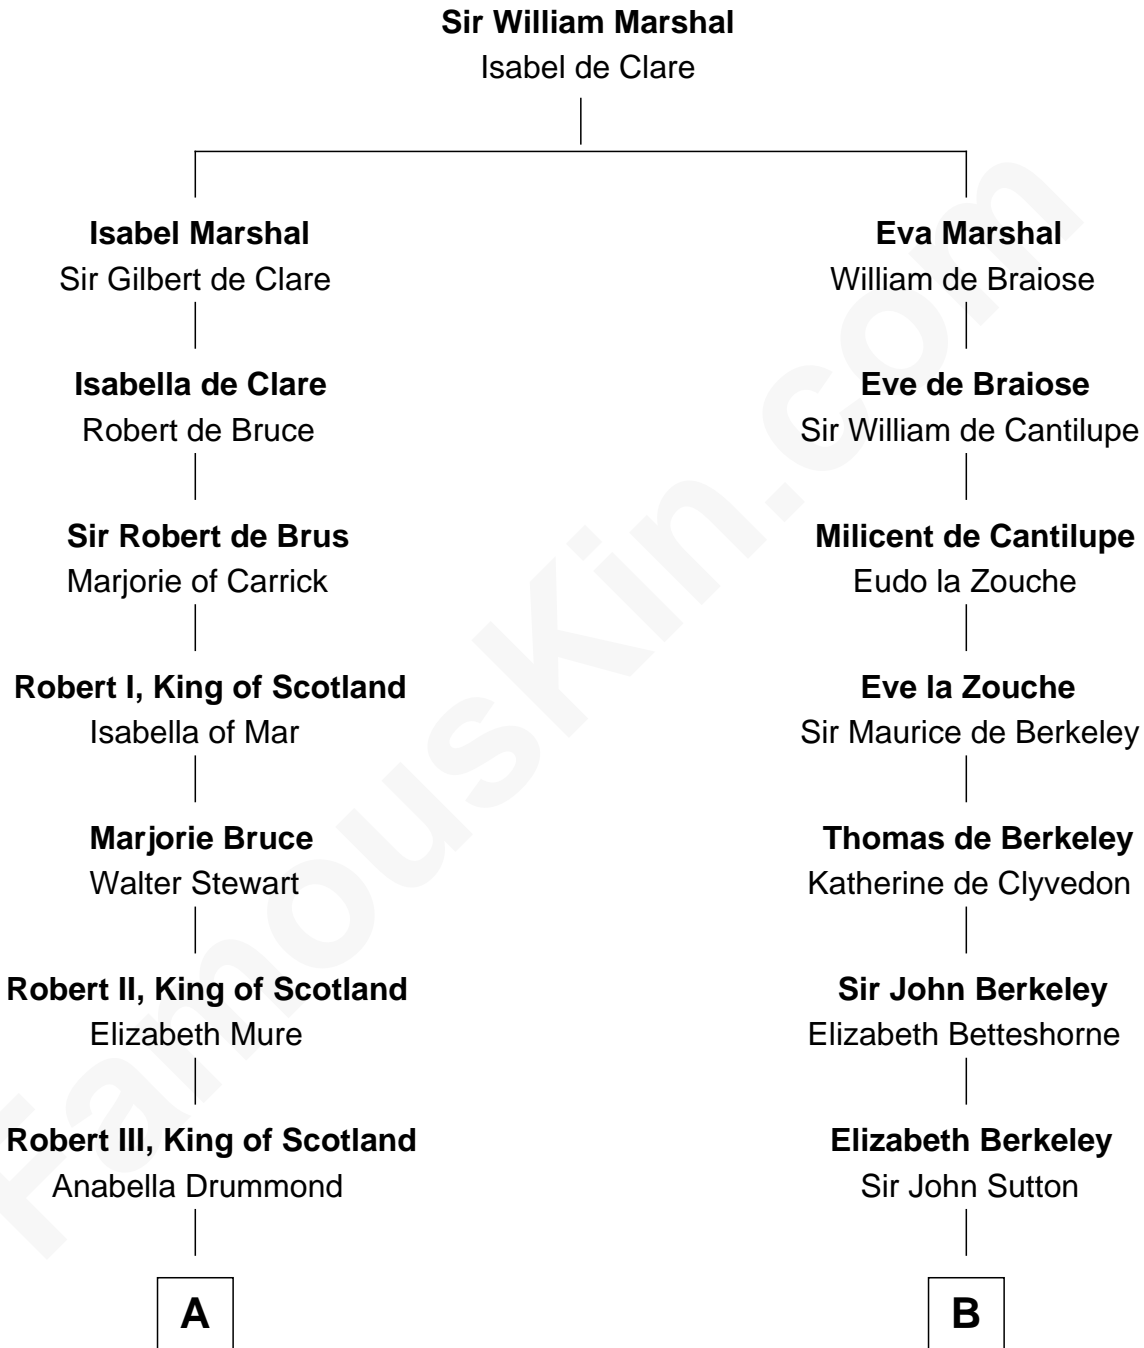

FamousKin.com
Relationship Chart of
Theodore Roosevelt
26th U.S. President

20th cousin 1 time removed of

J.P. Morgan, Jr.
American Banker and Philanthropist

C

Dr. John Irvine
Ann Elizabeth Baillie

Anne Irvine
James Bulloch

James Stephens Bulloch
Martha Stewart

Martha Bulloch
Theodore Roosevelt

Theodore Roosevelt
26th U.S. President

D

William Gedney Tracy
Rachel Huntington

Charles F. Tracy
Louisa Kirkland

Frances Louisa Tracy
John Pierpont Morgan