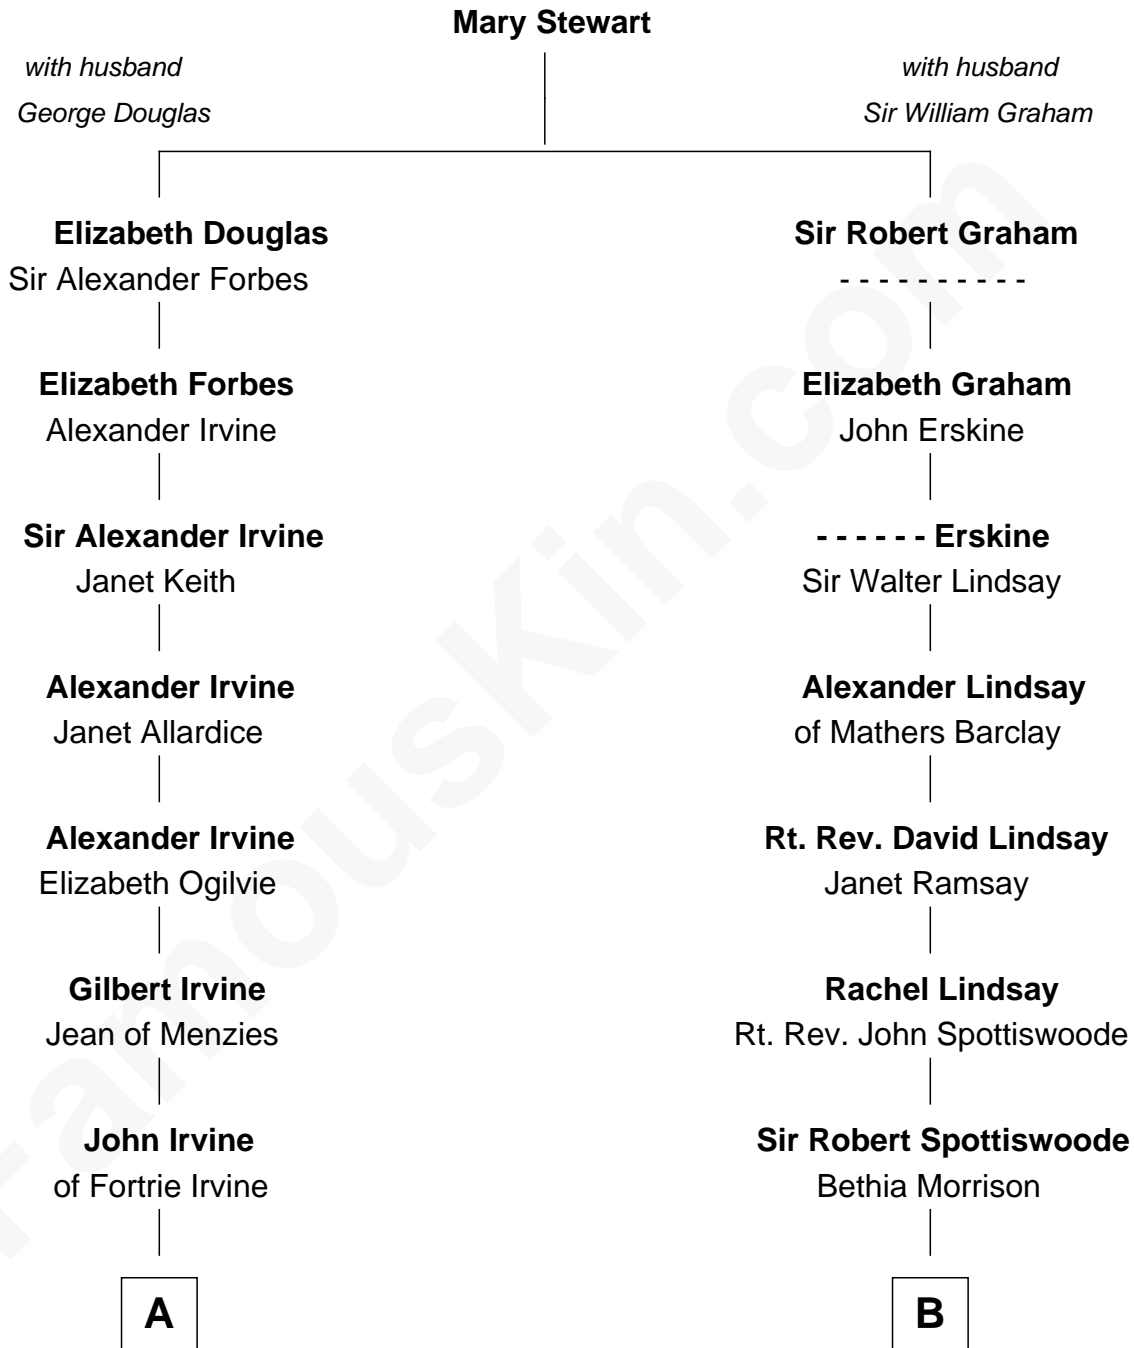

FamousKin.com Relationship Chart of

Theodore Roosevelt

26th U.S. President

13th cousin of

Fitzhugh Lee

40th Governor of Virginia

A

Robert Irvine
Margaret Couatts

Charles Irvine
Euphemia Douglass

Dr. John Irvine
Ann Elizabeth Baillie

Anne Irvine
James Bulloch

James Stephens Bulloch
Martha Stewart

Martha Bulloch
Theodore Roosevelt

Theodore Roosevelt
26th U.S. President

B

Dr. Robert Spottiswoode
Catherine Mercer

Lt. Gov. Alexander Spotswood
Anne Butler Brayne

Anne Catherine Spotswood
Col. Bernard Moore

Anne Butler Moore
Charles Carter

Anne Hill Carter
Maj. Gen. Henry Lee

Sydney Smith Lee
Anna Maria Mason