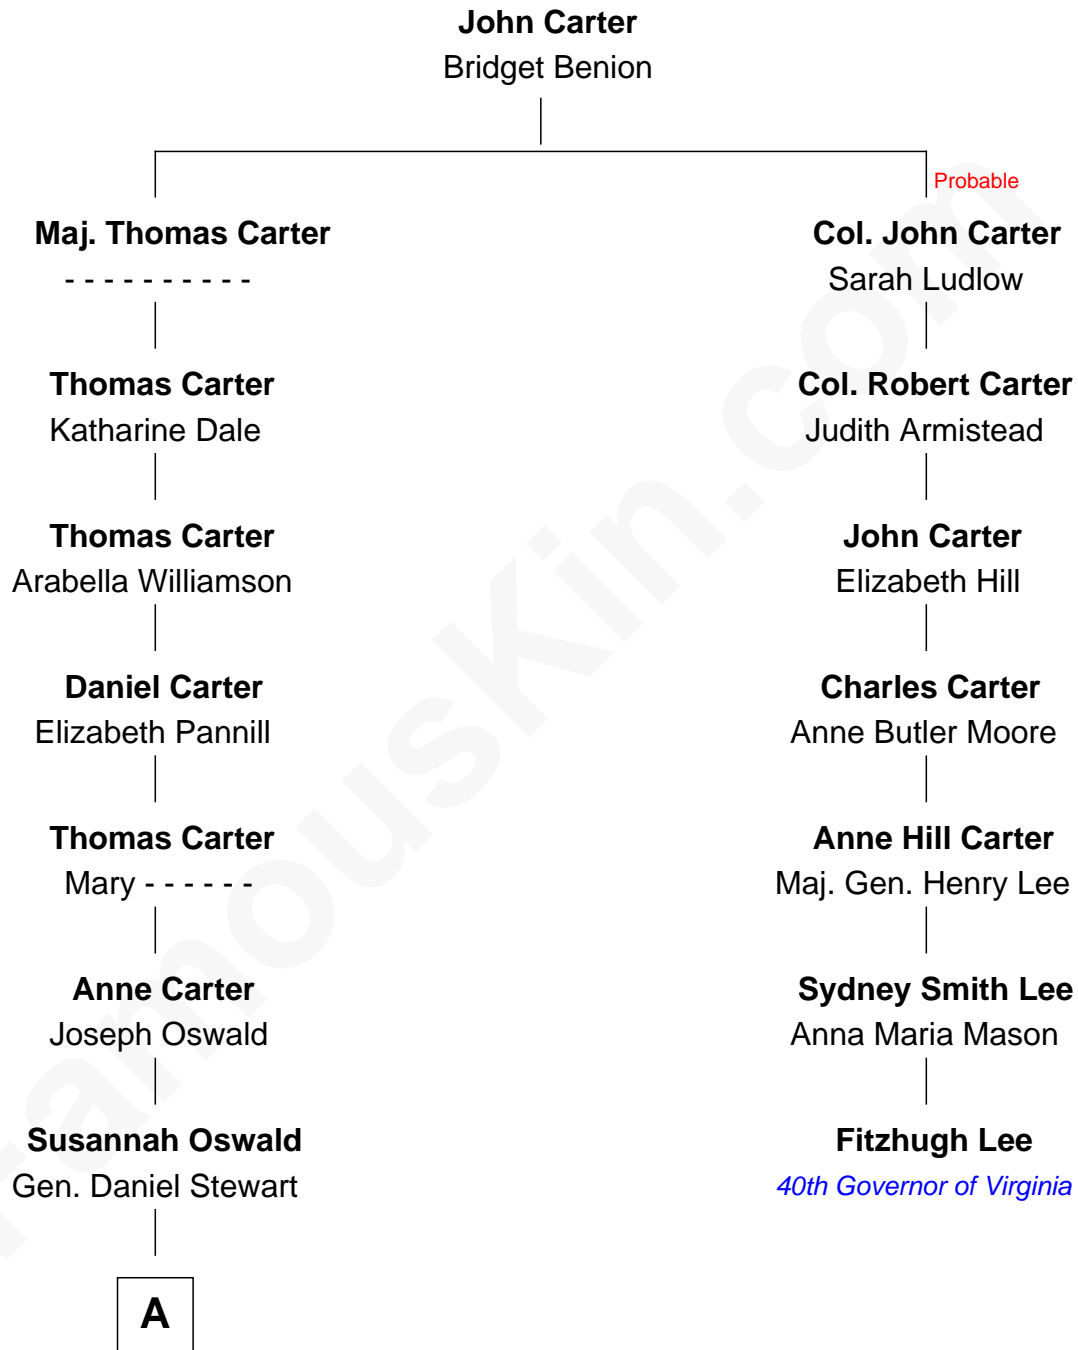

FamousKin.com
Relationship Chart of
Theodore Roosevelt
26th U.S. President

6th cousin 3 times removed of
Fitzhugh Lee
40th Governor of Virginia

A

—
Martha Stewart
James Stephens Bulloch

—
Martha Bulloch
Theodore Roosevelt

—
Theodore Roosevelt
26th U.S. President

FamousKin.com