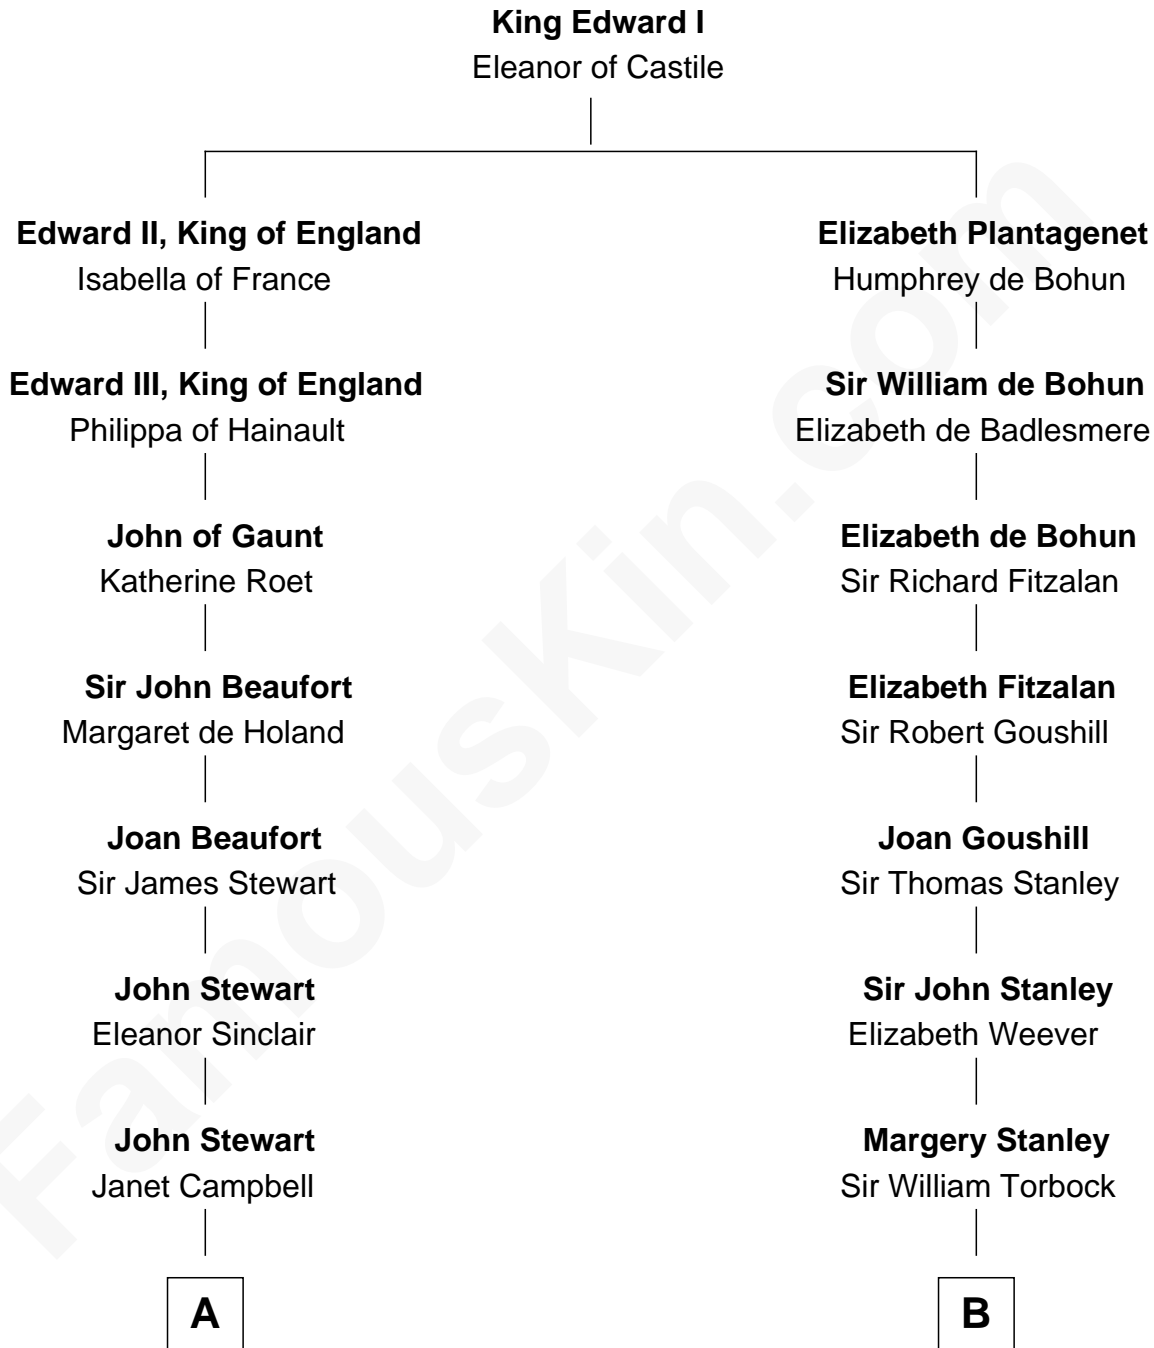

FamousKin.com
Relationship Chart of
Theodore Roosevelt
26th U.S. President

16th cousin 2 times removed of
Edward Lloyd V
13th Governor of Maryland

C

—
Martha Bulloch
Theodore Roosevelt

—
Theodore Roosevelt
26th U.S. President

FamousKin.com