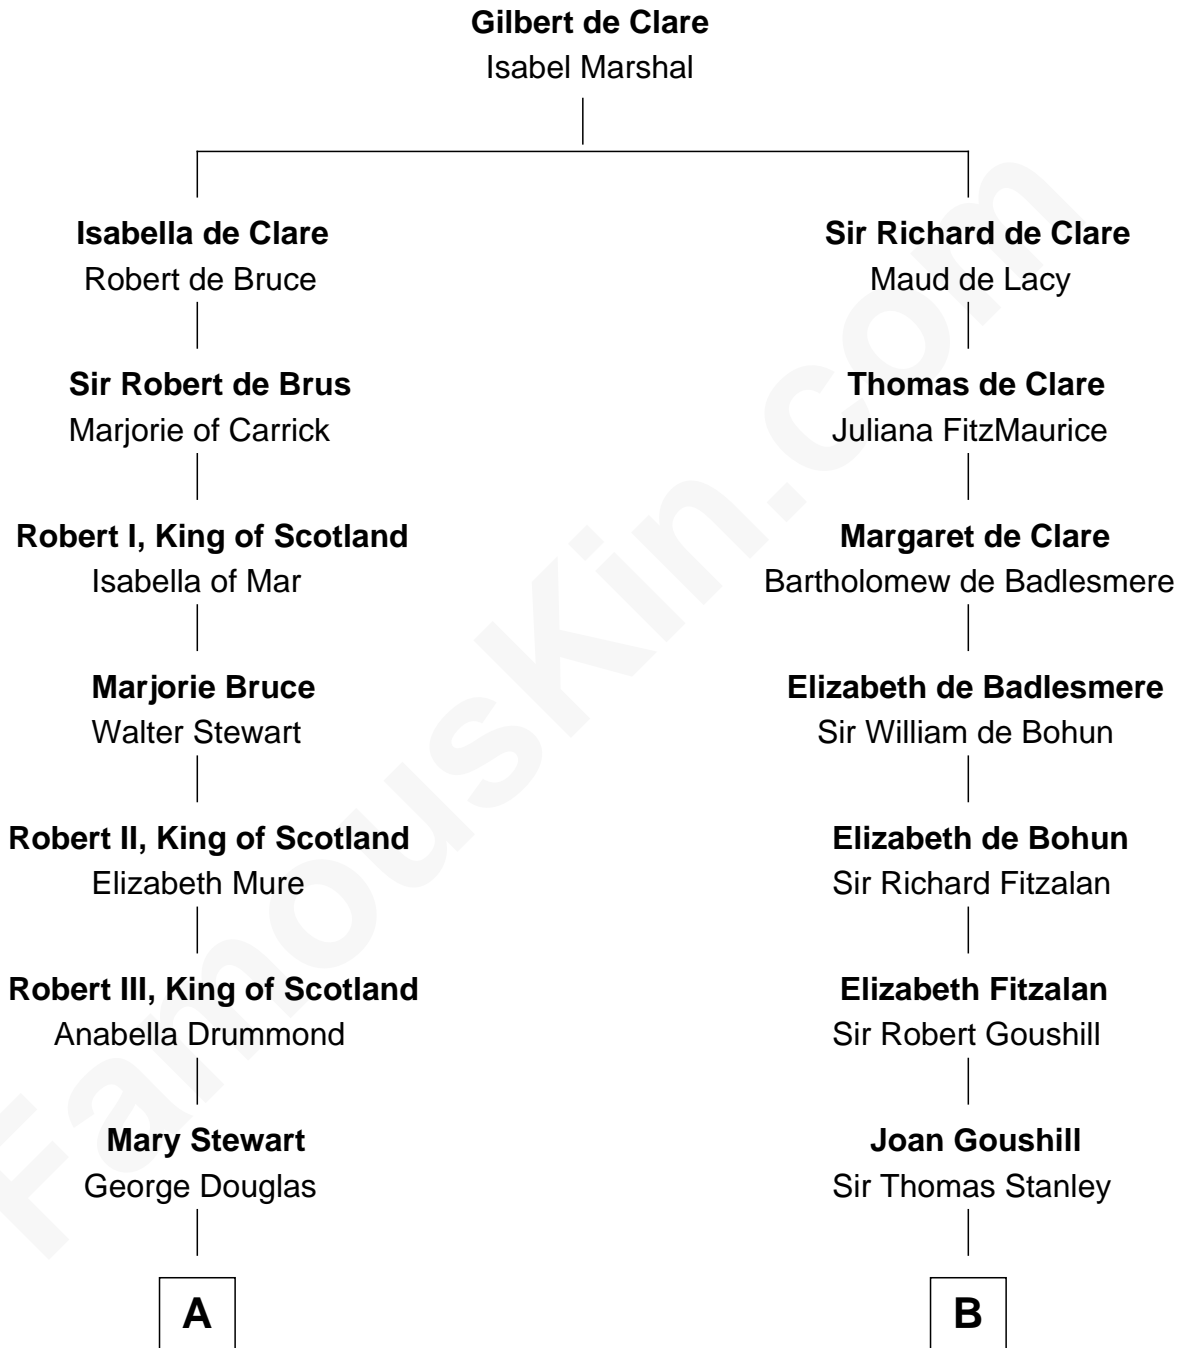

**FamousKin.com**  
**Relationship Chart of**  
**Theodore Roosevelt**  
*26th U.S. President*

**18th cousin 2 times removed of**  
**Edward Lloyd V**  
*13th Governor of Maryland*

**C**

**Anne Irvine**  
James Bulloch

**James Stephens Bulloch**  
Martha Stewart

**Martha Bulloch**  
Theodore Roosevelt

**Theodore Roosevelt**  
*26th U.S. President*

**D**

**Col. Edward Lloyd**  
Elizabeth Tayloe

**Edward Lloyd V**  
*13th Governor of Maryland*