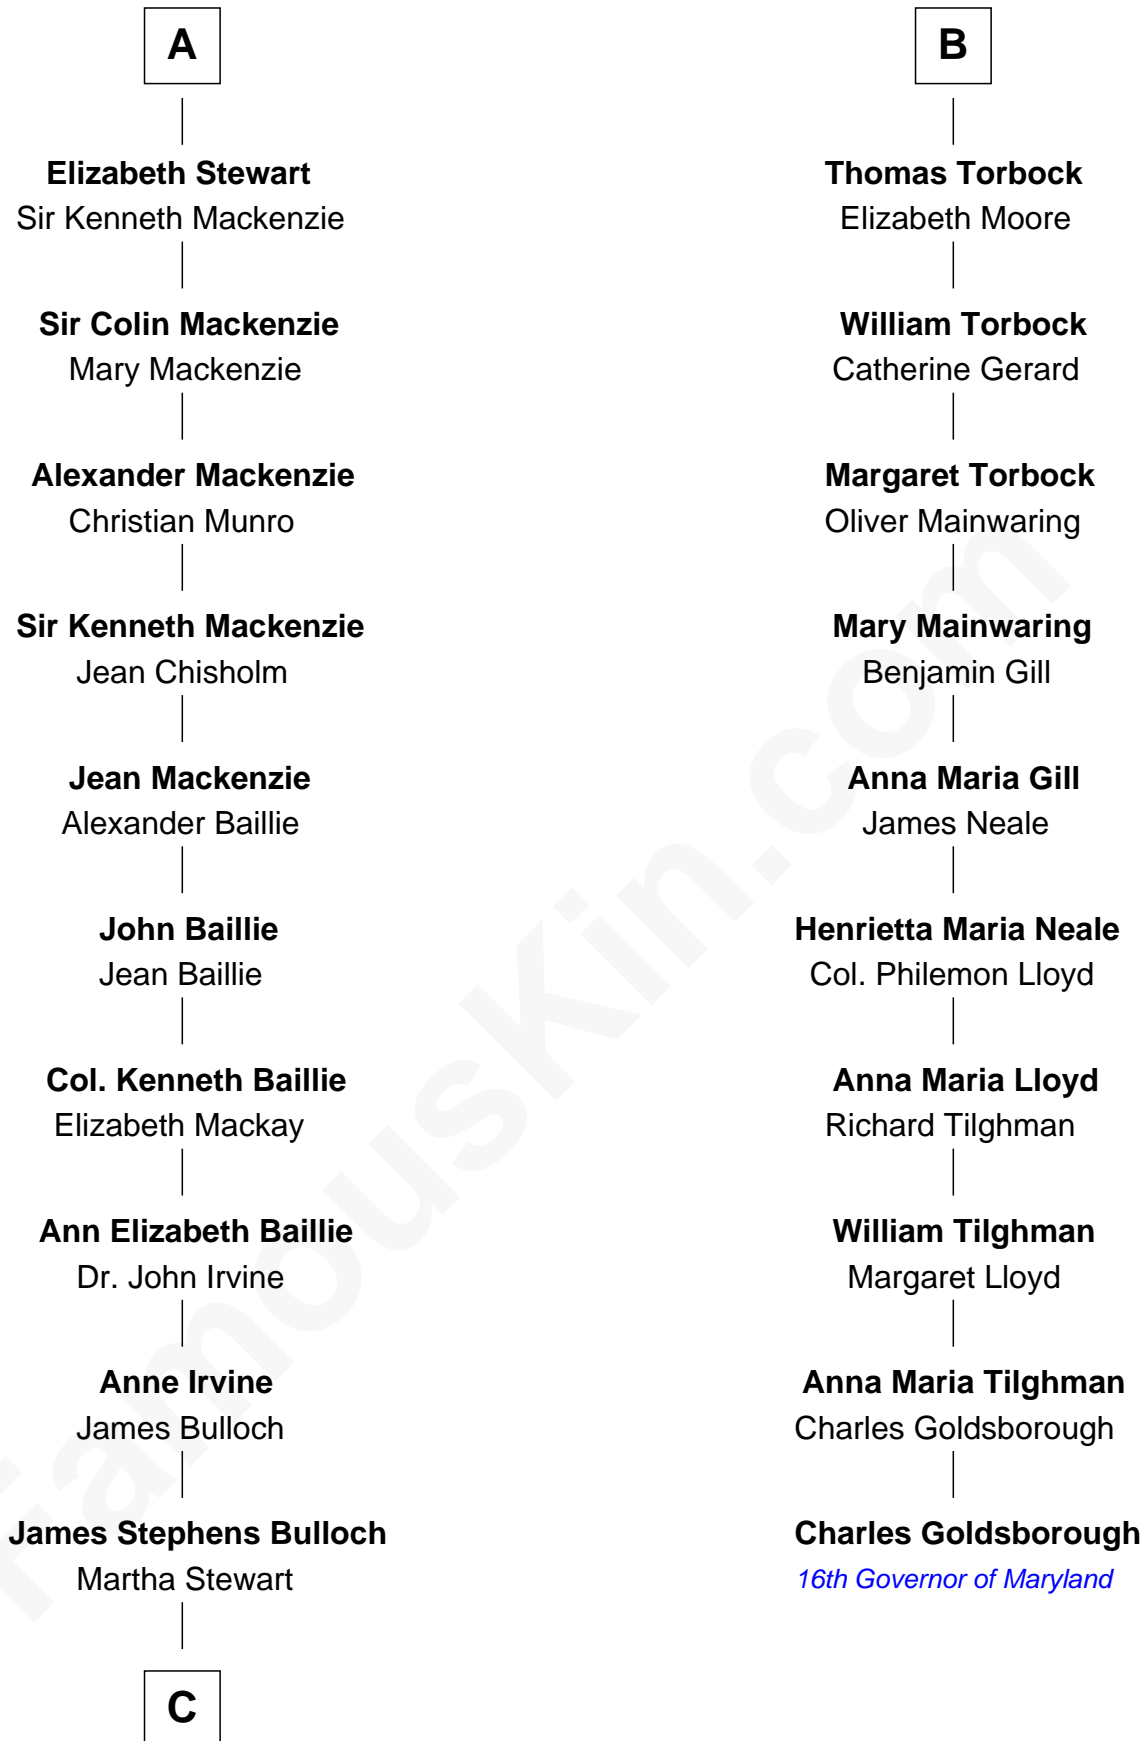

FamousKin.com
Relationship Chart of
Theodore Roosevelt
26th U.S. President

16th cousin 2 times removed of
Charles Goldsborough
16th Governor of Maryland

C

—
Martha Bulloch
Theodore Roosevelt

—
Theodore Roosevelt
26th U.S. President

FamousKin.com