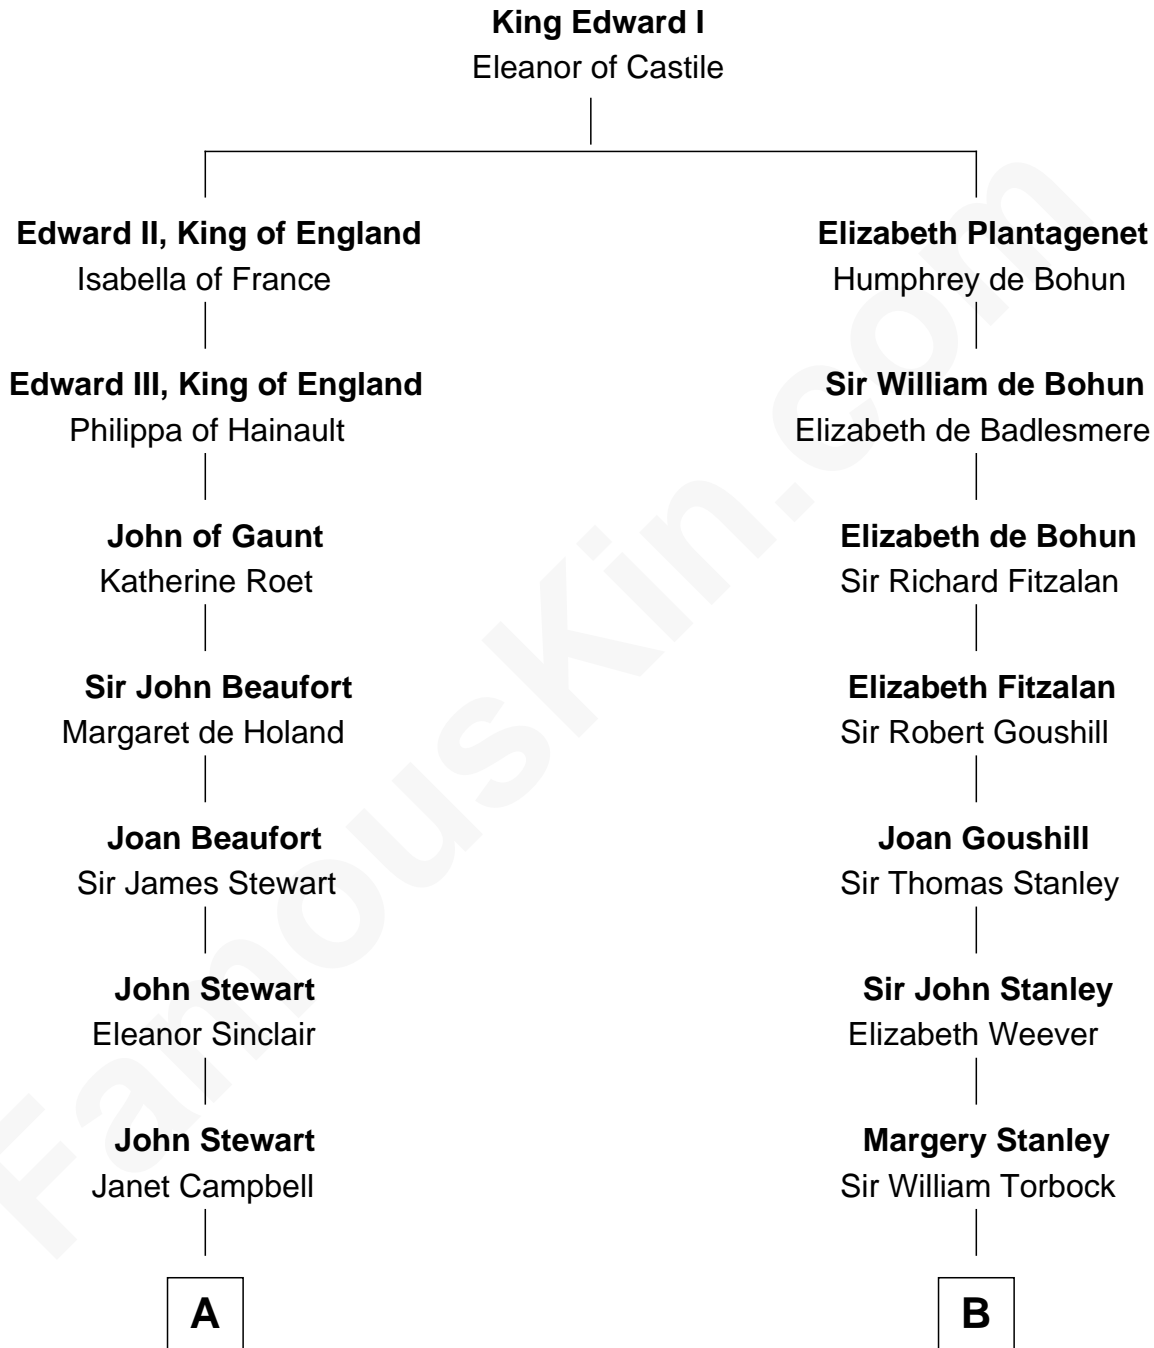

FamousKin.com
Relationship Chart of
Theodore Roosevelt
26th U.S. President

16th cousin 2 times removed of
Charles Goldsborough
16th Governor of Maryland

C

—
Martha Bulloch
Theodore Roosevelt

—
Theodore Roosevelt
26th U.S. President

FamousKin.com