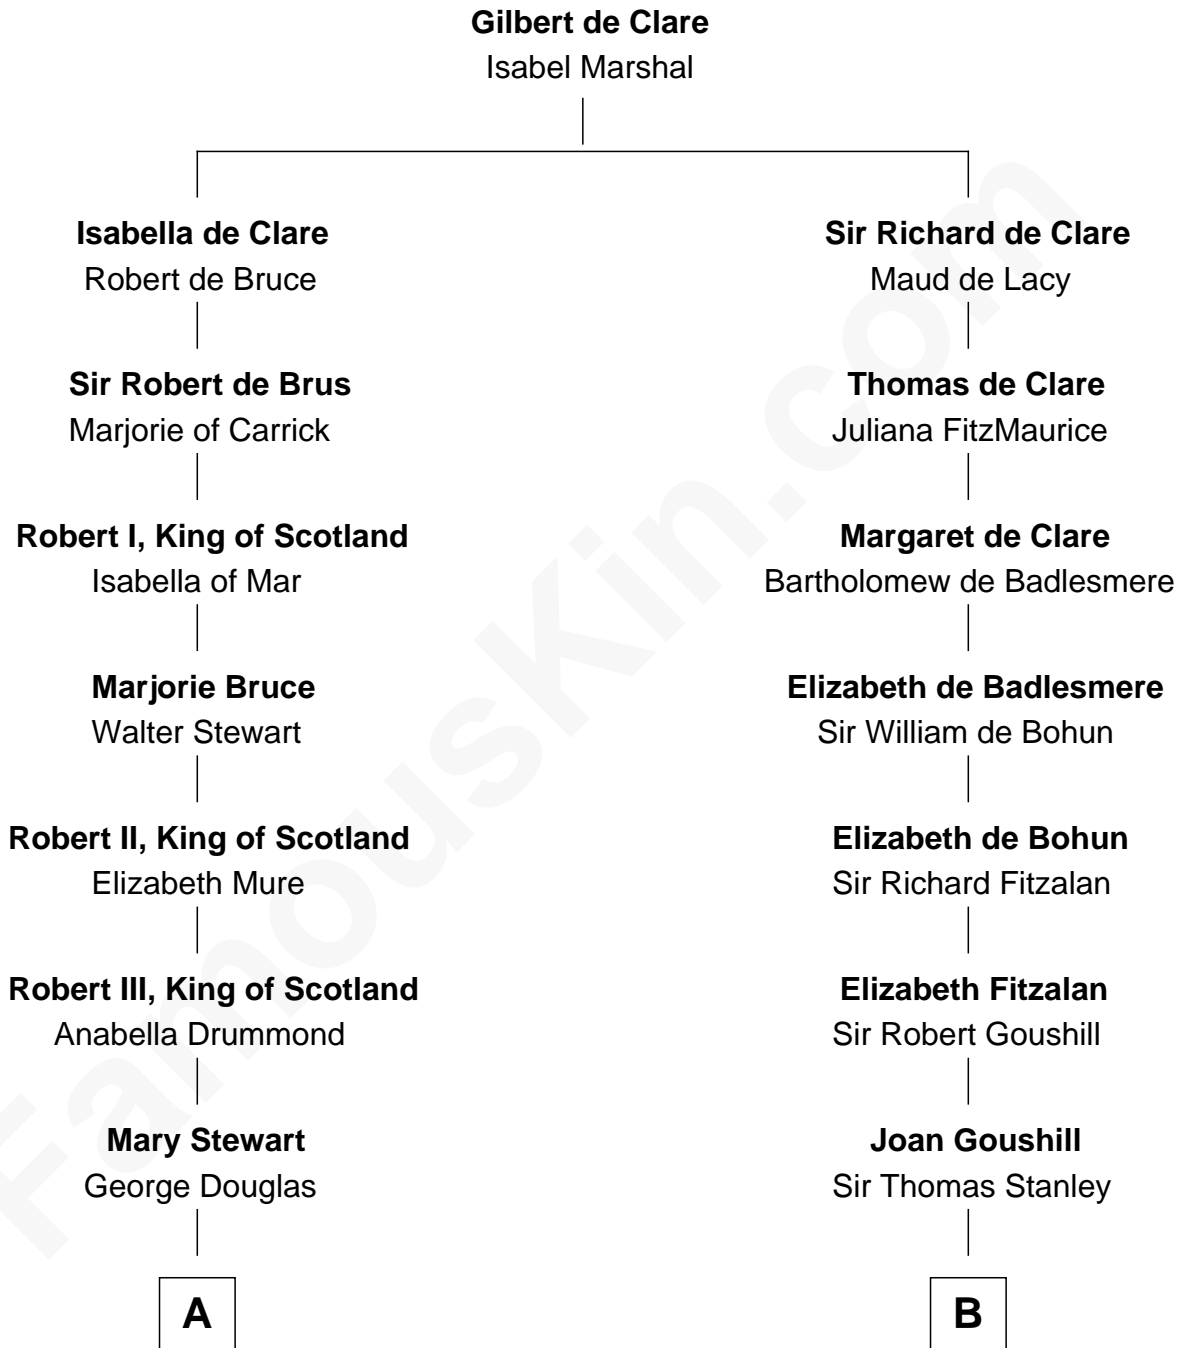

FamousKin.com
Relationship Chart of
Theodore Roosevelt
26th U.S. President

18th cousin 2 times removed of
Charles Goldsborough
16th Governor of Maryland

A

Elizabeth Douglas
Sir Alexander Forbes

Elizabeth Forbes
Alexander Irvine

Sir Alexander Irvine
Janet Keith

Alexander Irvine
Janet Allardice

Alexander Irvine
Elizabeth Ogilvie

Gilbert Irvine
Jean of Menzies

John Irvine
of Fortrie Irvine

Robert Irvine
Margaret Coutts

Charles Irvine
Euphemia Douglass

Dr. John Irvine
Ann Elizabeth Baillie

C

B

Sir John Stanley
Elizabeth Weever

Margery Stanley
Sir William Torbock

Thomas Torbock
Elizabeth Moore

William Torbock
Catherine Gerard

Margaret Torbock
Oliver Mainwaring