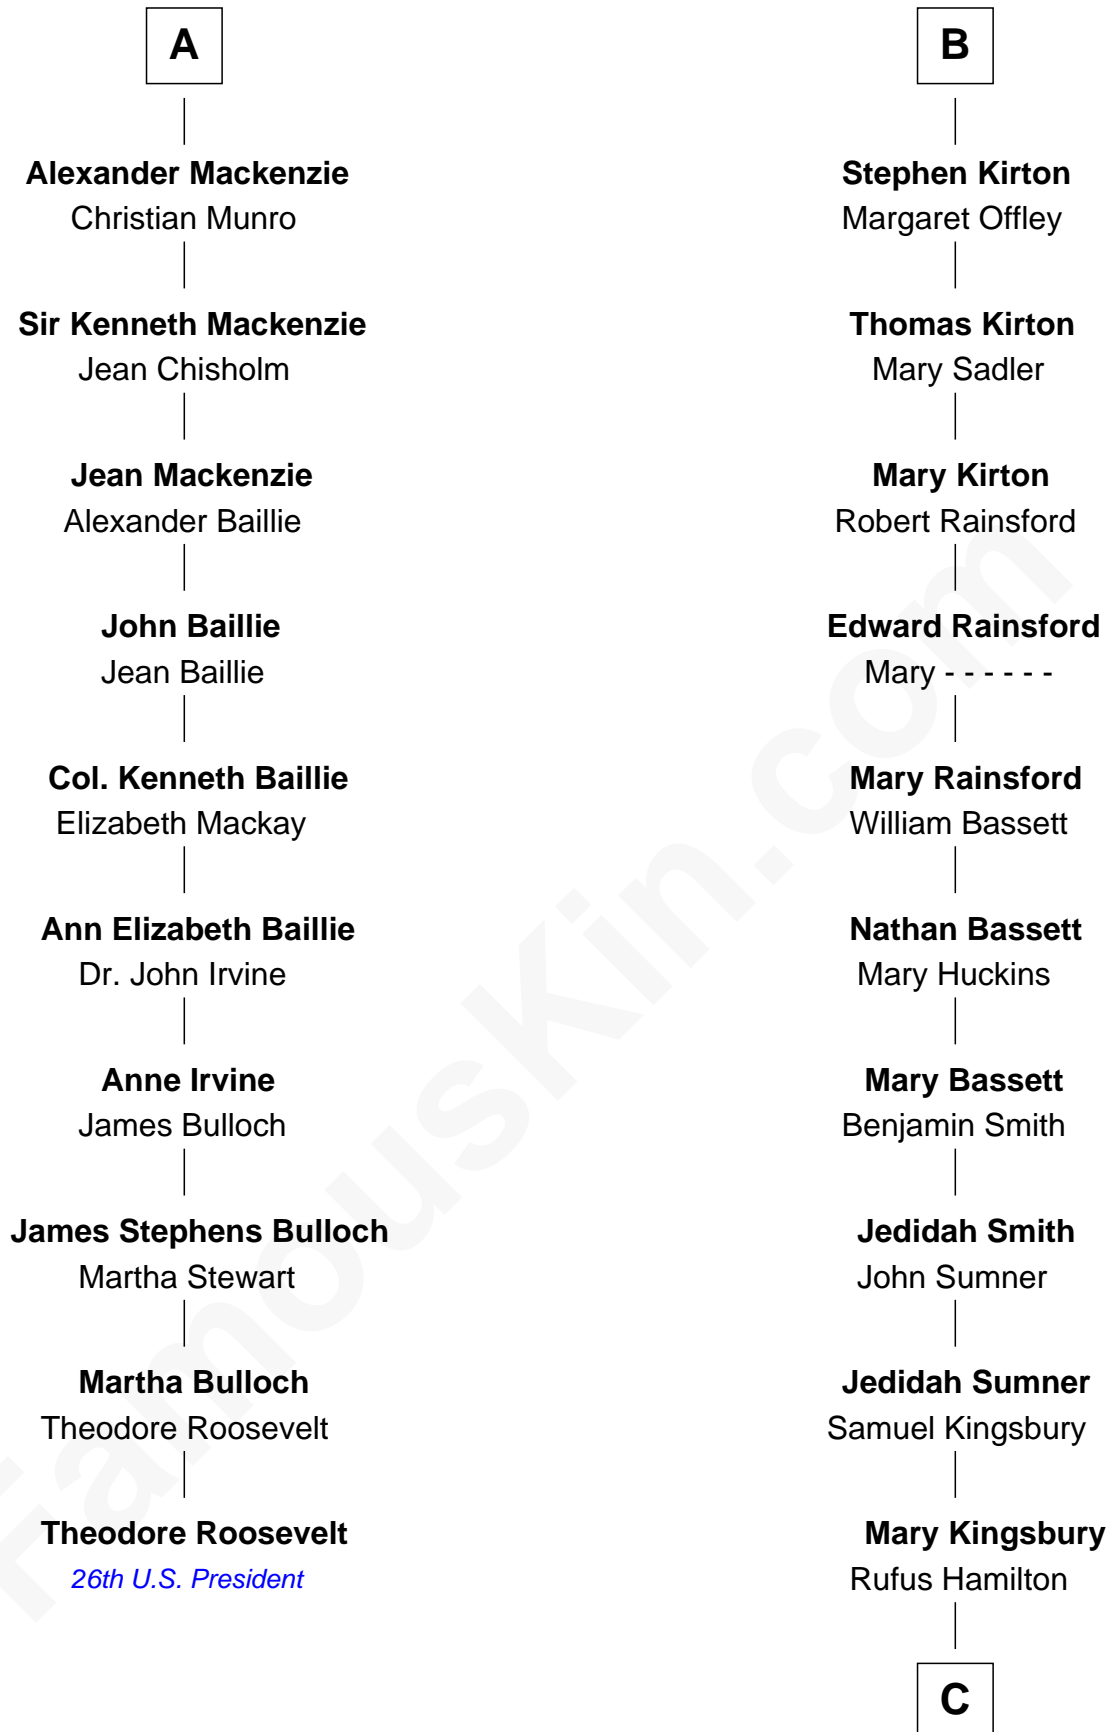

FamousKin.com
Relationship Chart of
Theodore Roosevelt
26th U.S. President

16th cousin 5 times removed of

Thomas J. Watson, Jr.
President and CEO of I.B.M.

C

Mary Hamilton

Dr. Oliver Kittredge

Oliver Kittredge

Julia Ann Estabrook

Arthur Melville Kittredge

Mary Jeannette Broadwell

Mary Jeannette Kittredge

Thomas John Watson

Thomas J. Watson, Jr.

President and CEO of I.B.M.

FamousKin.com