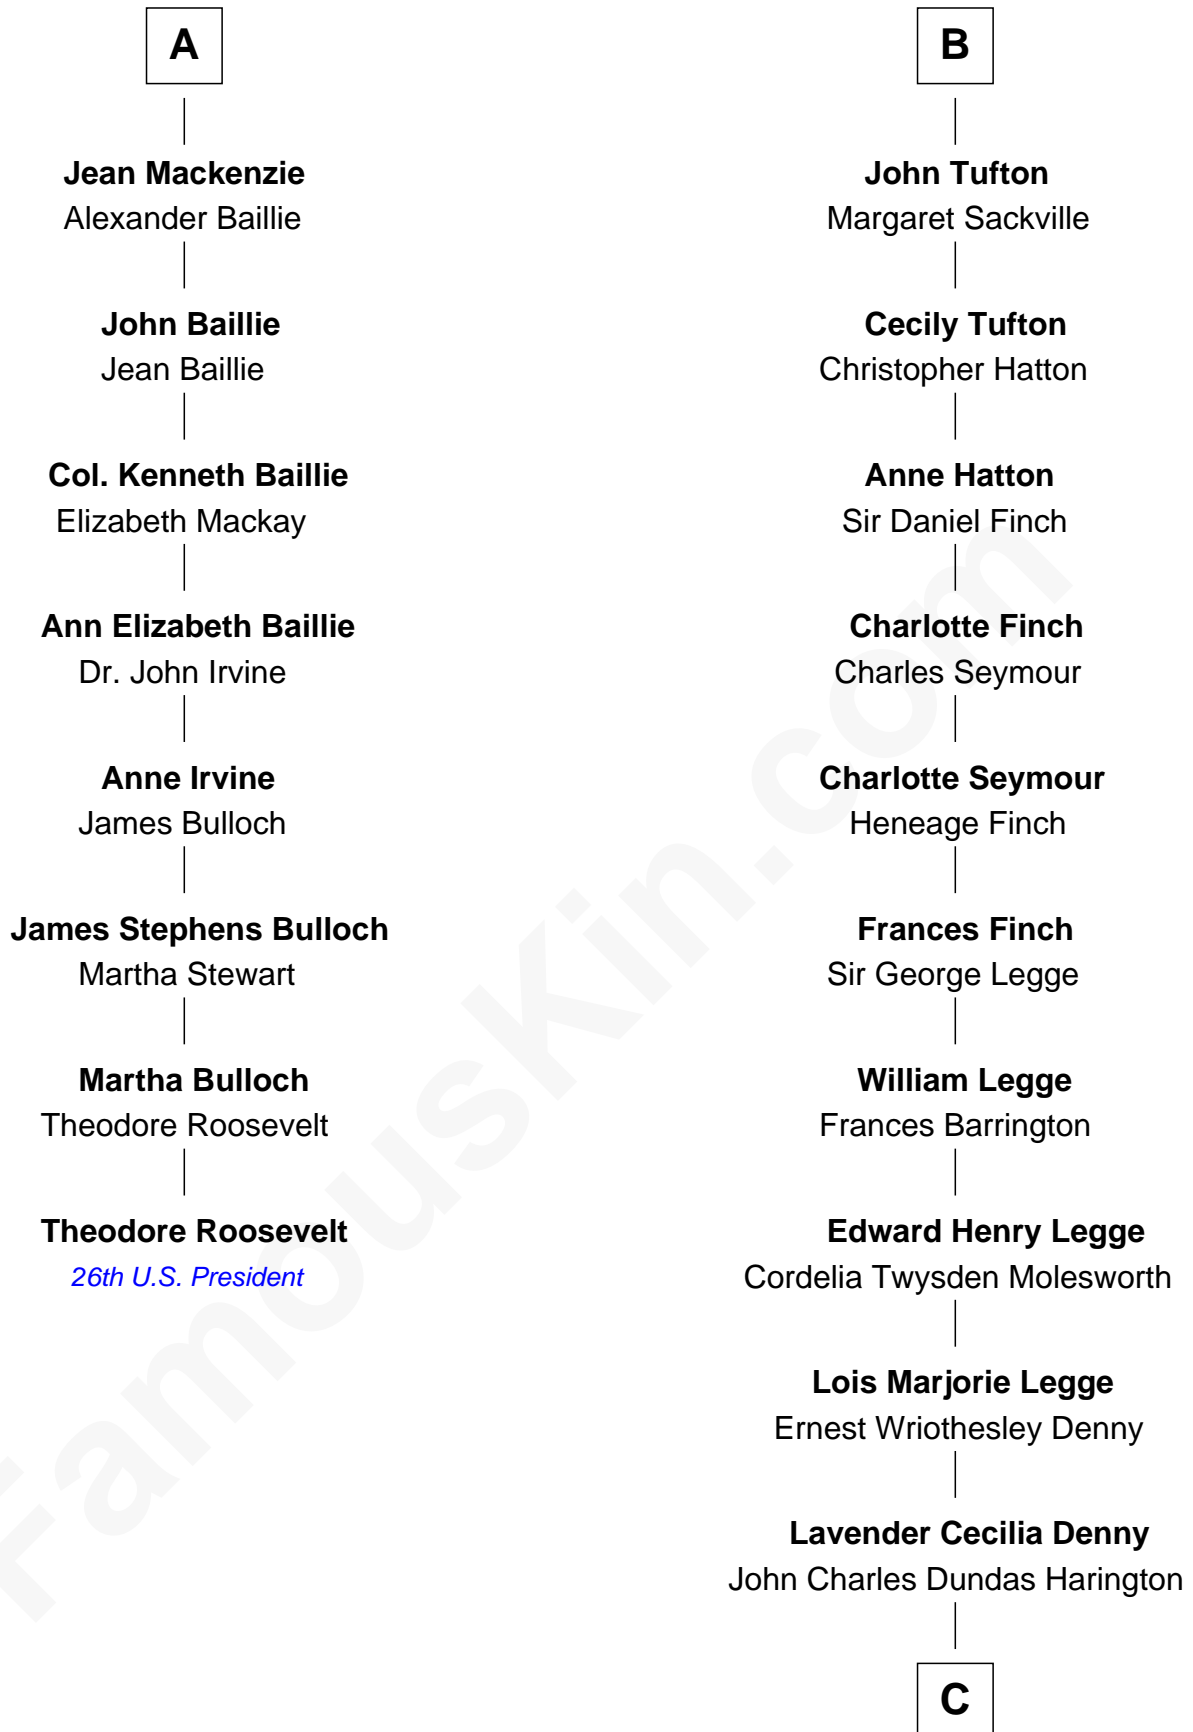

FamousKin.com
Relationship Chart of
Theodore Roosevelt
26th U.S. President

14th cousin 4 times removed of
Kit Harington
TV Actor - "Game of Thrones"

C

Sir David Richard Harington

Deborah Jane Catesby

Kit Harington

TV Actor - "Game of Thrones"

FamousKin.com