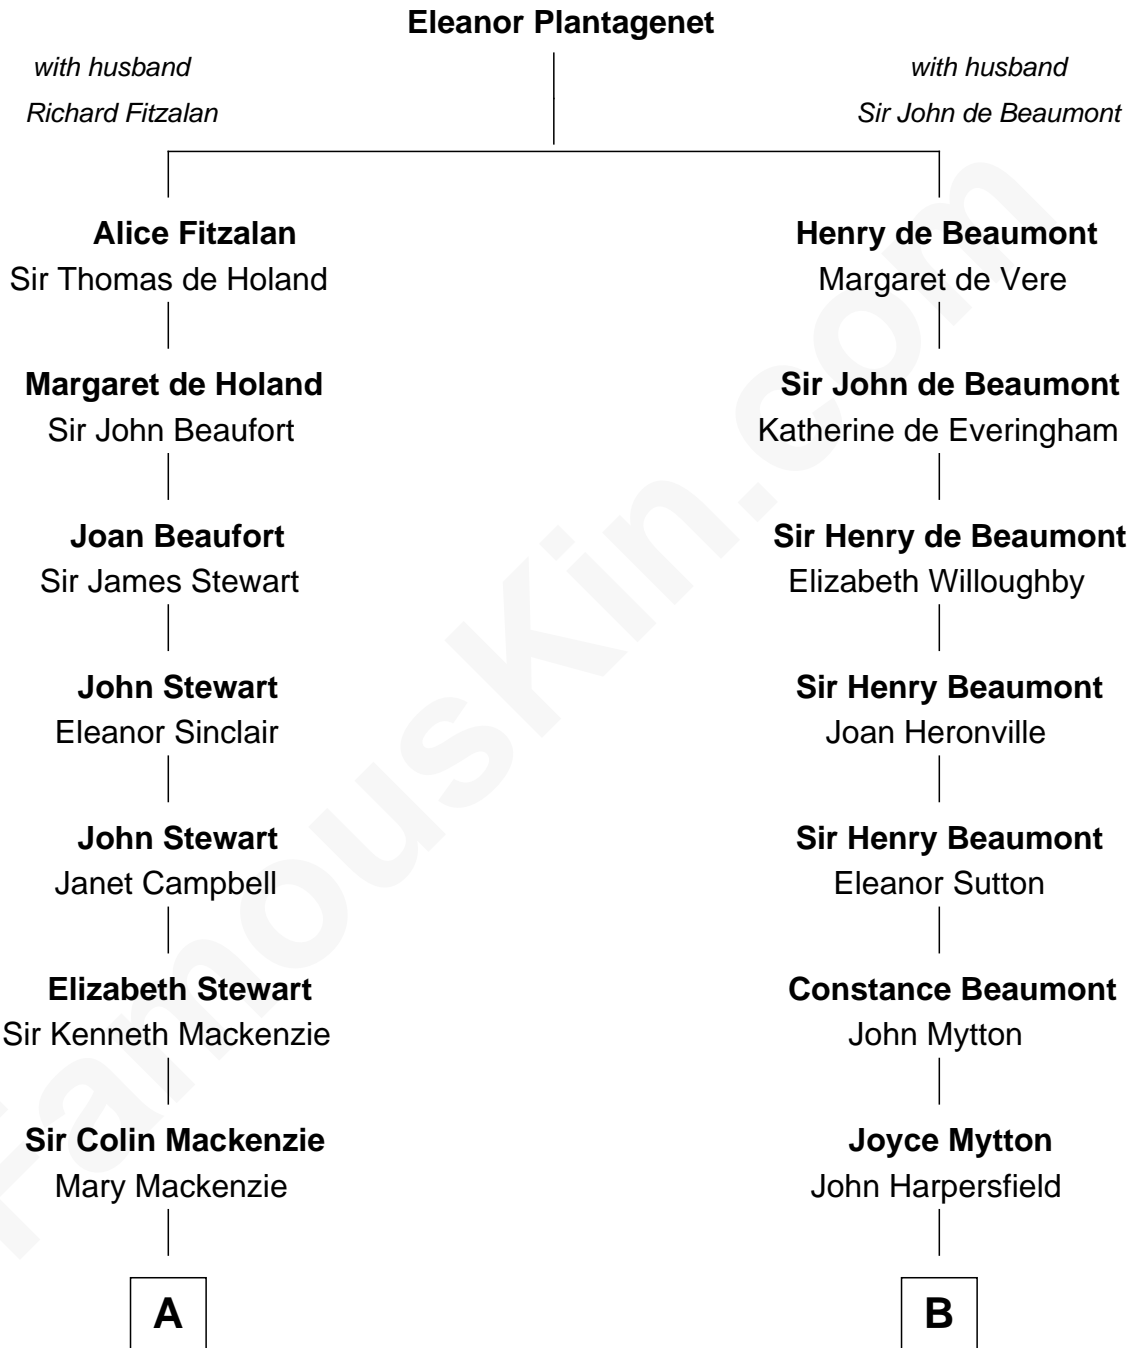

FamousKin.com
Relationship Chart of
Theodore Roosevelt
26th U.S. President

16th cousin 5 times removed of
Gerald Ford
38th U.S. President

C

George Selden Butler

Elizabeth Ely Gridley

Amy Gridley Butler

George Manney Ayer

Adele Augusta Ayer

Levi Addison Gardner

Dorothy Ayer Gardner

Leslie Lynch King

Gerald Ford

38th U.S. President

FamousKin.com