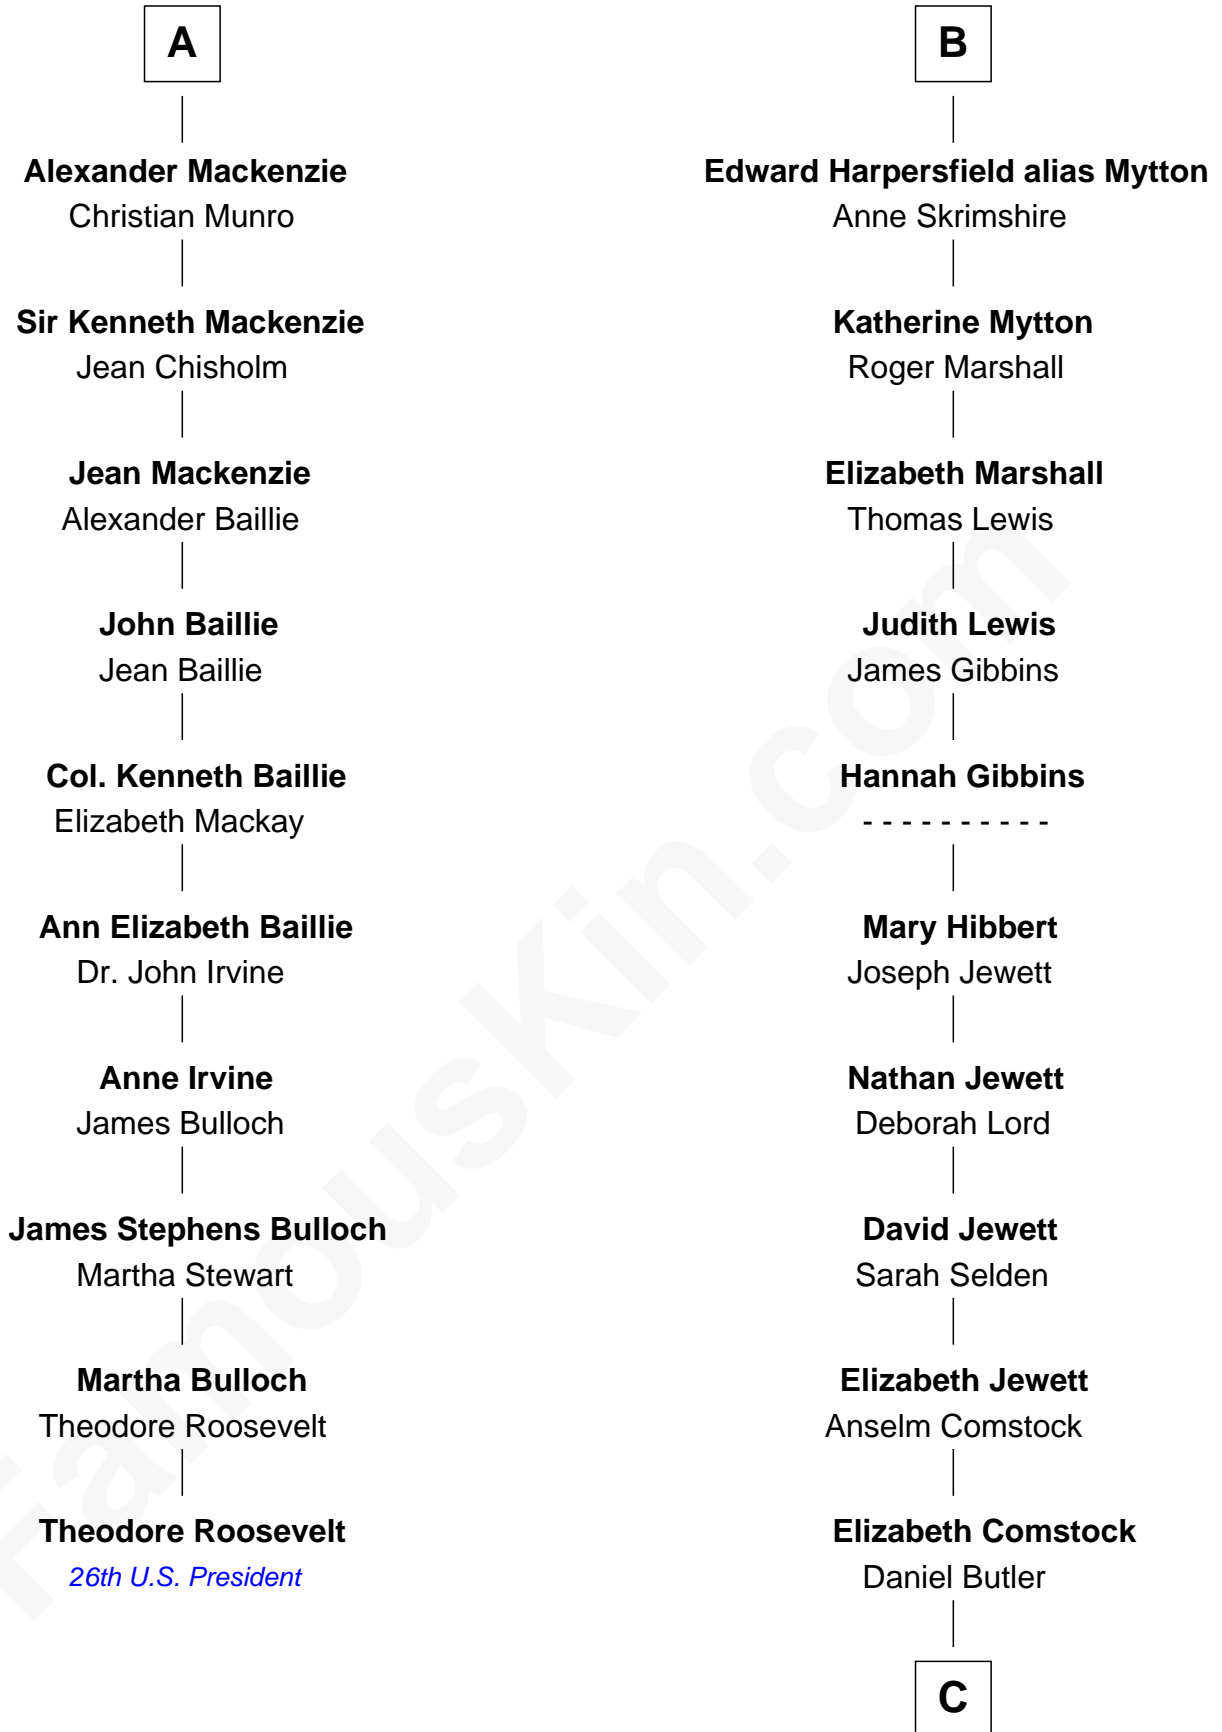

FamousKin.com
Relationship Chart of
Theodore Roosevelt
26th U.S. President

16th cousin 5 times removed of
Gerald Ford
38th U.S. President

C

George Selden Butler

Elizabeth Ely Gridley

Amy Gridley Butler

George Manney Ayer

Adele Augusta Ayer

Levi Addison Gardner

Dorothy Ayer Gardner

Leslie Lynch King

Gerald Ford

38th U.S. President

FamousKin.com