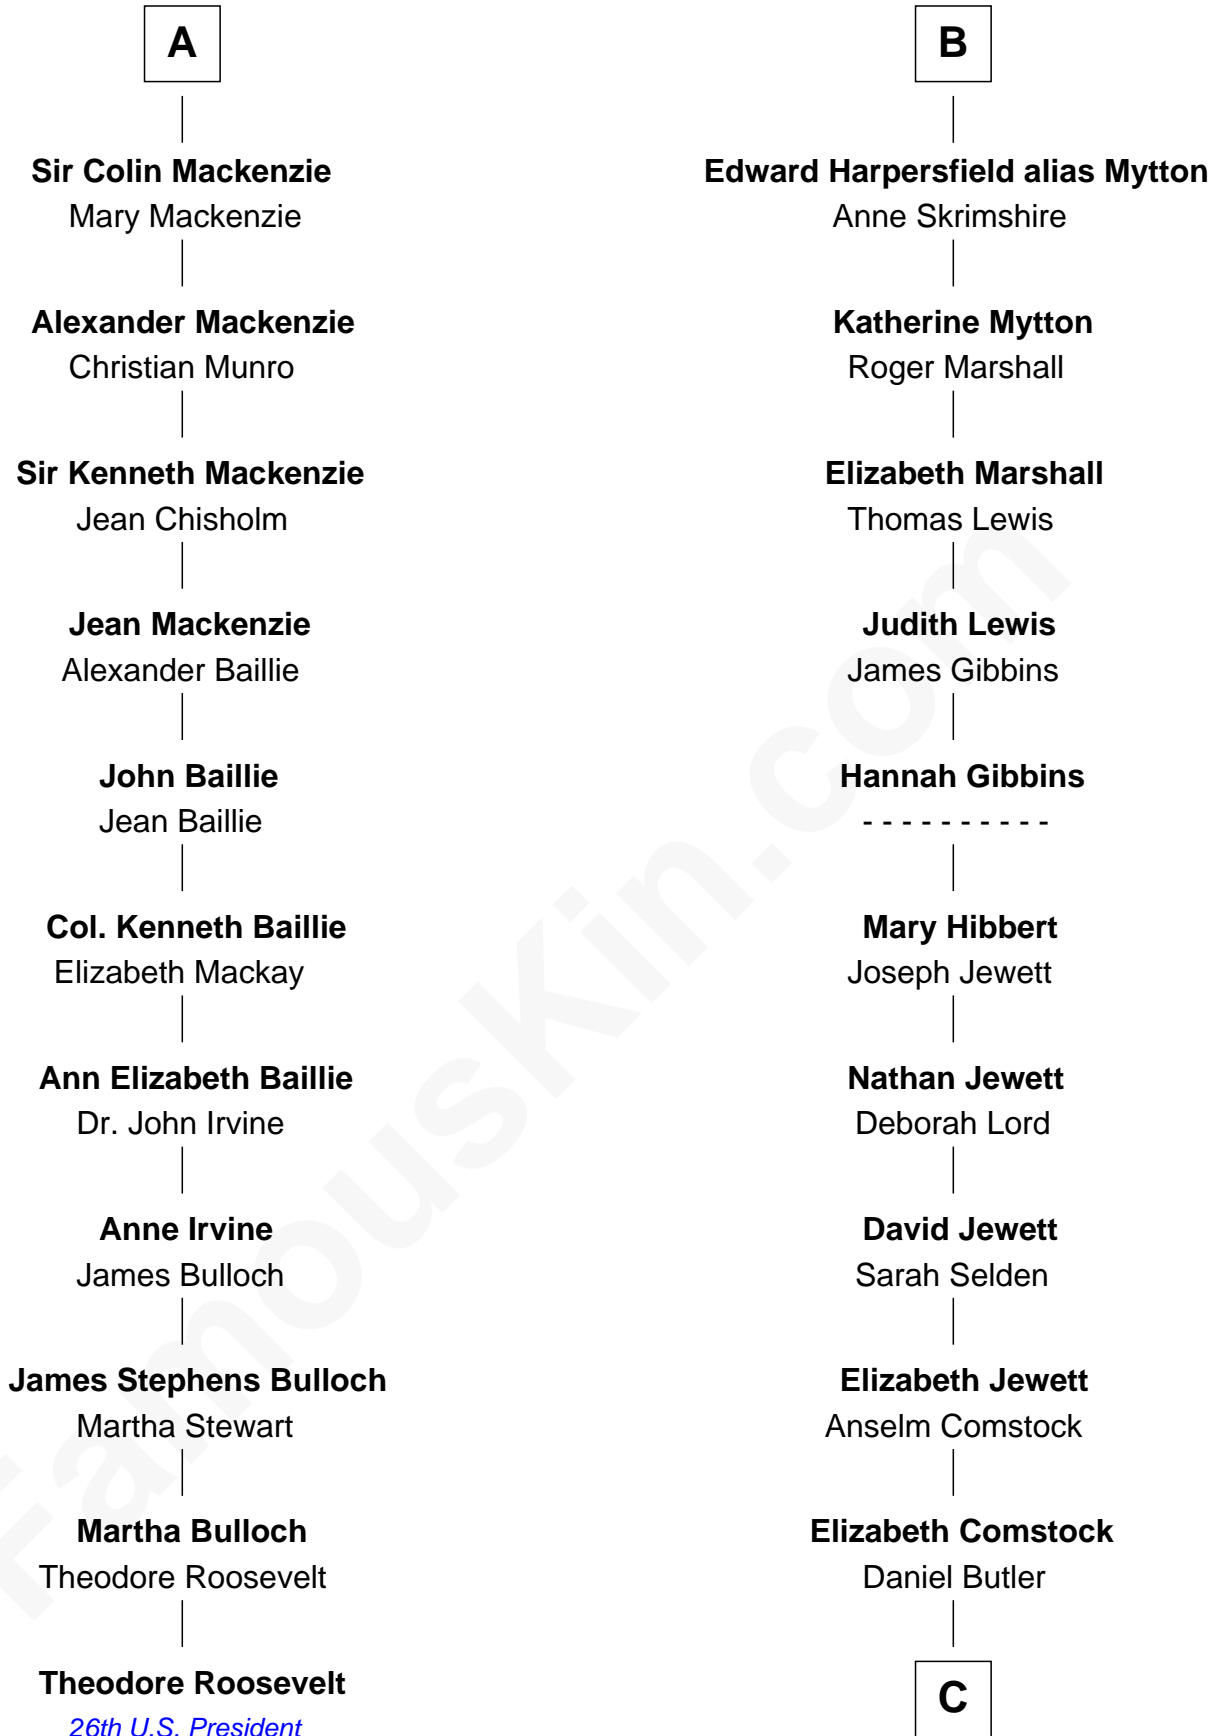

**FamousKin.com**  
**Relationship Chart of**  
**Theodore Roosevelt**  
*26th U.S. President*

17th cousin 4 times removed of

**Gerald Ford**  
*38th U.S. President*

**Edmund Fitzalan**  
 Alice de Warenne

**C**

George Selden Butler

Elizabeth Ely Gridley

Amy Gridley Butler

George Manney Ayer

Adele Augusta Ayer

Levi Addison Gardner

Dorothy Ayer Gardner

Leslie Lynch King

Gerald Ford

*38th U.S. President*

FamousKin.com