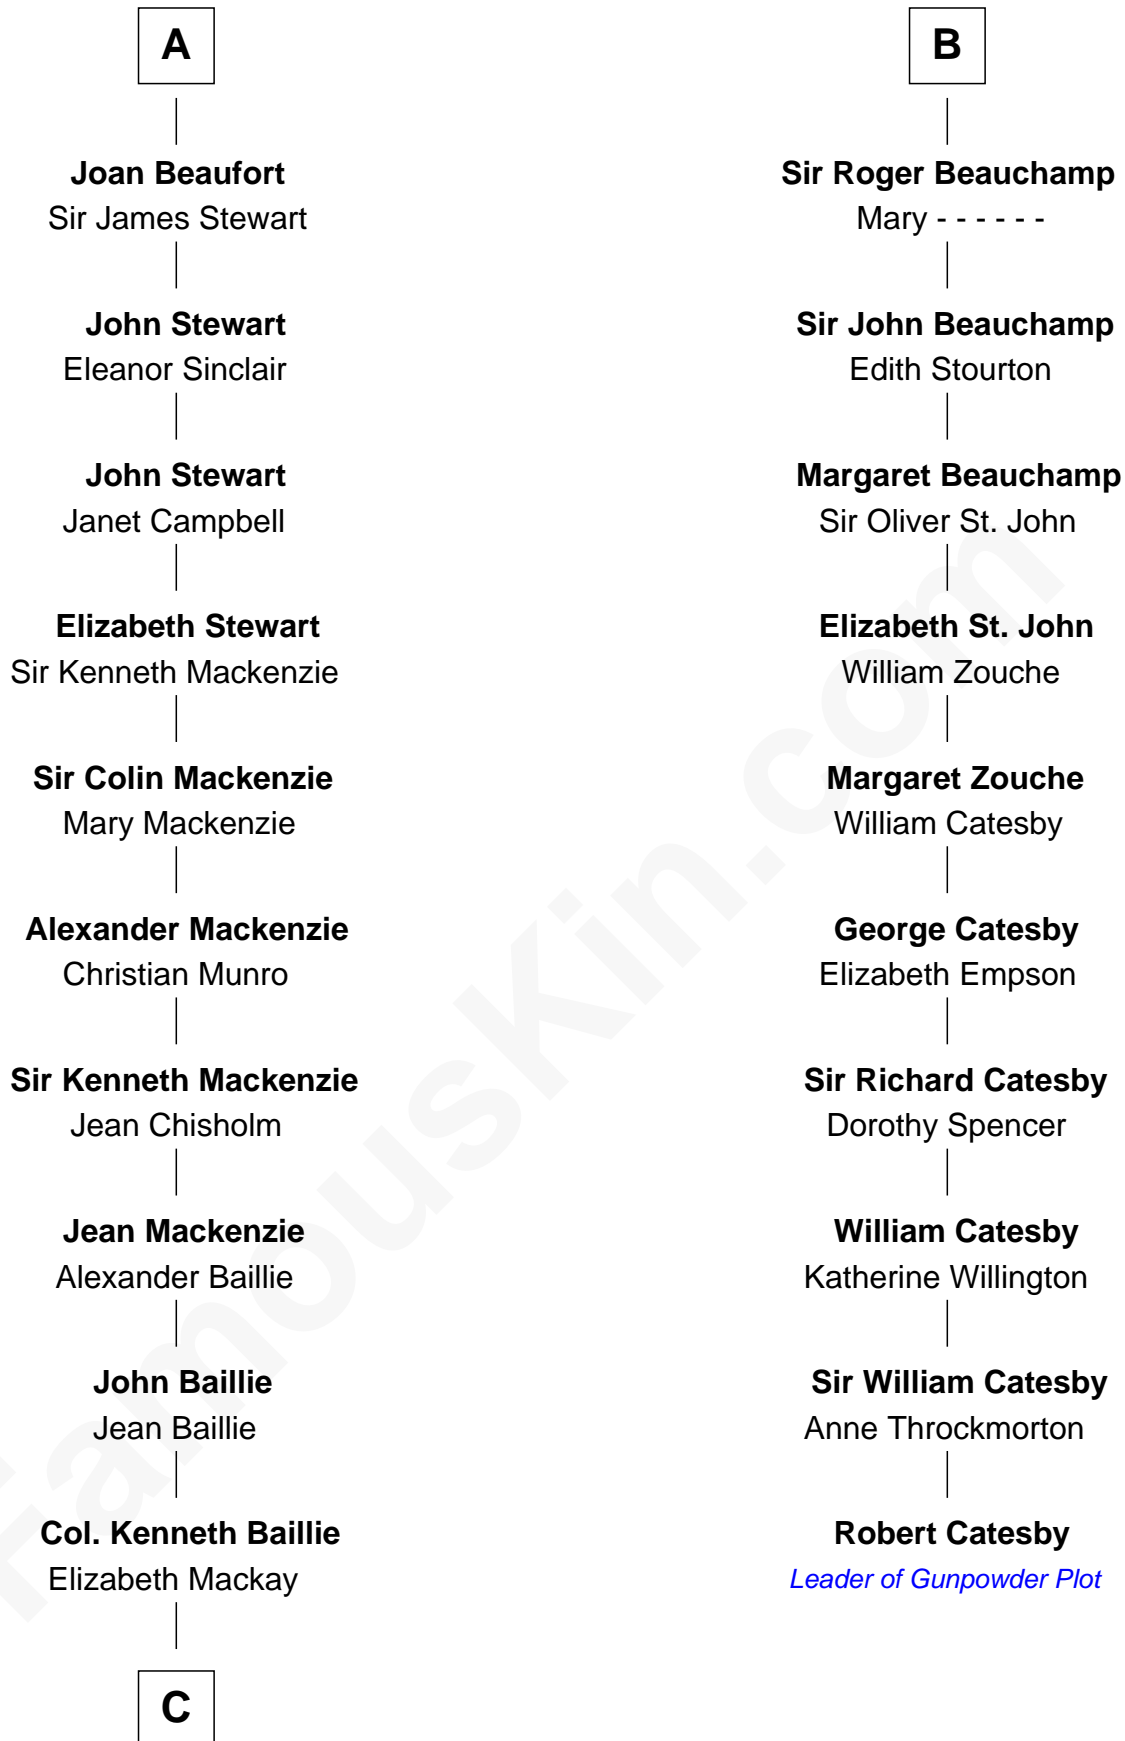

**FamousKin.com**  
**Relationship Chart of**  
**Theodore Roosevelt**  
*26th U.S. President*

**16th cousin 5 times removed of**  
**Robert Catesby**  
*Leader of Gunpowder Plot*

**C**

Ann Elizabeth Baillie

Dr. John Irvine

Anne Irvine

James Bulloch

James Stephens Bulloch

Martha Stewart

Martha Bulloch

Theodore Roosevelt

Theodore Roosevelt

*26th U.S. President*

FamousKin.com