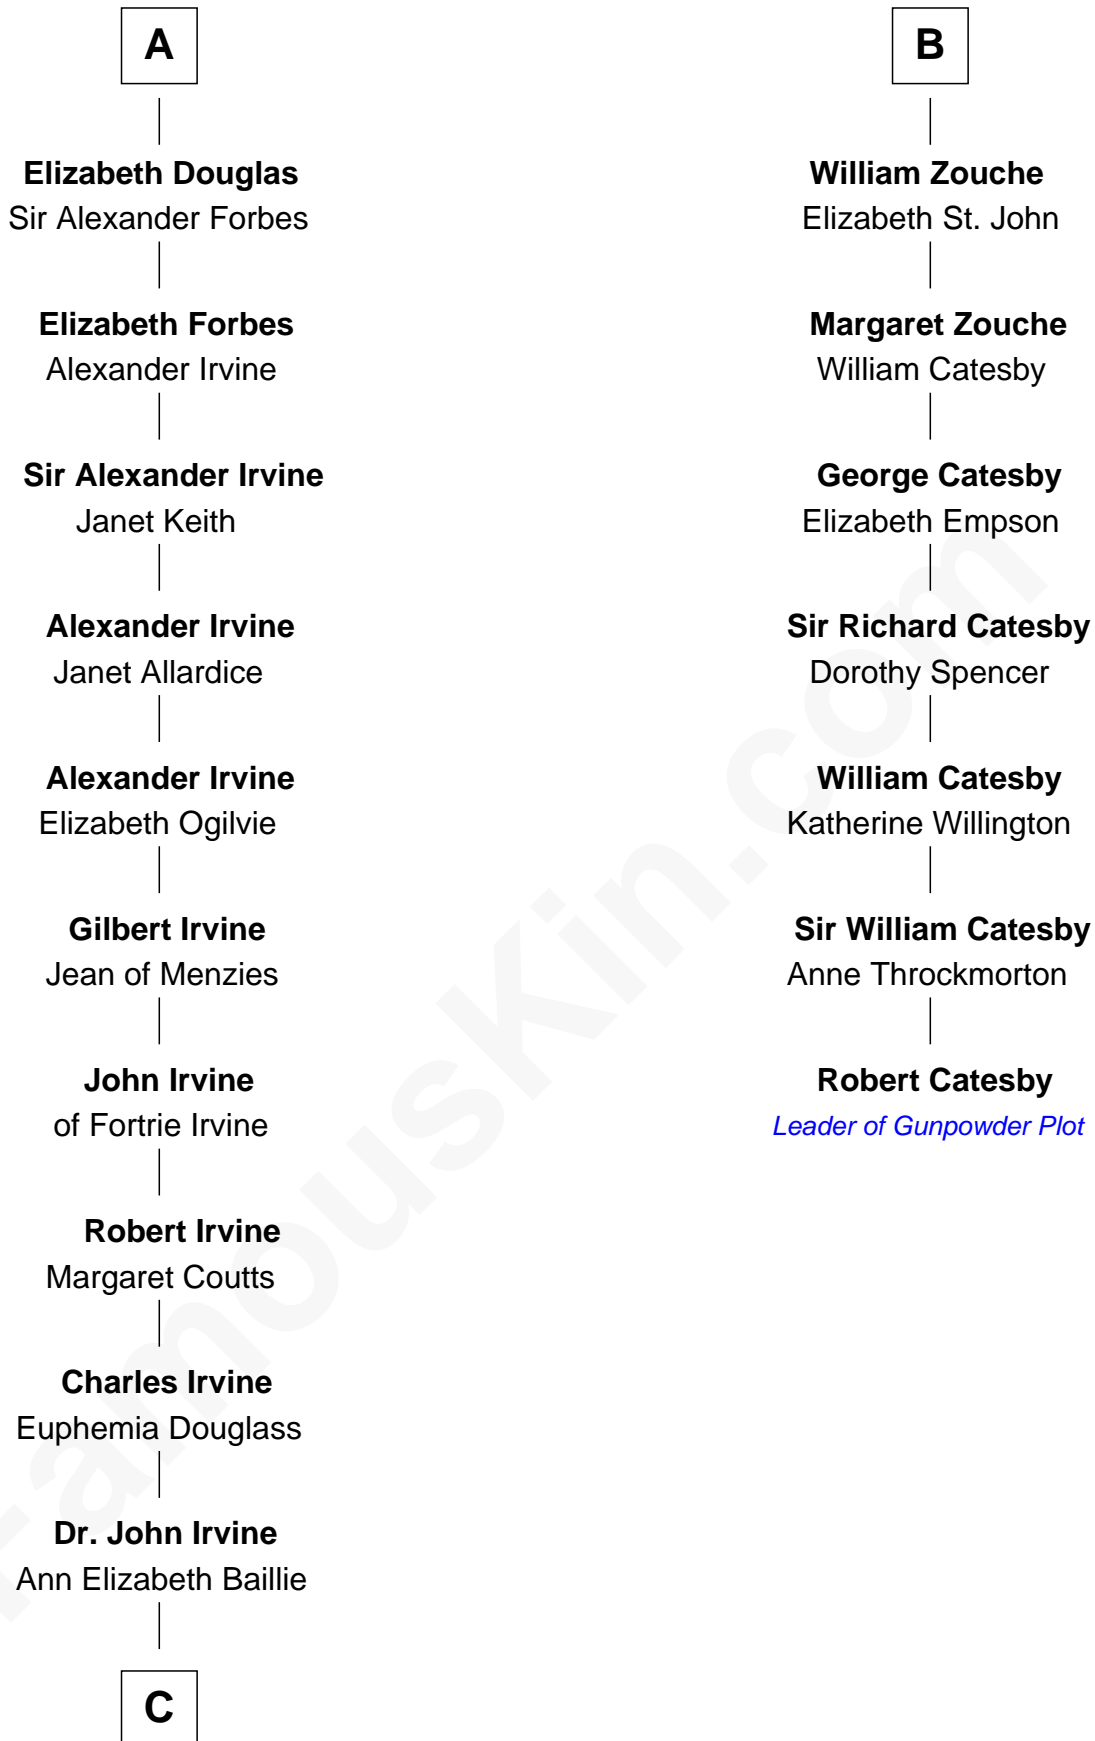

FamousKin.com
Relationship Chart of
Theodore Roosevelt
26th U.S. President

13th cousin 7 times removed of
Robert Catesby
Leader of Gunpowder Plot

C

—
Anne Irvine
James Bulloch

—
James Stephens Bulloch
Martha Stewart

—
Martha Bulloch
Theodore Roosevelt

—
Theodore Roosevelt
26th U.S. President

FamousKin.com