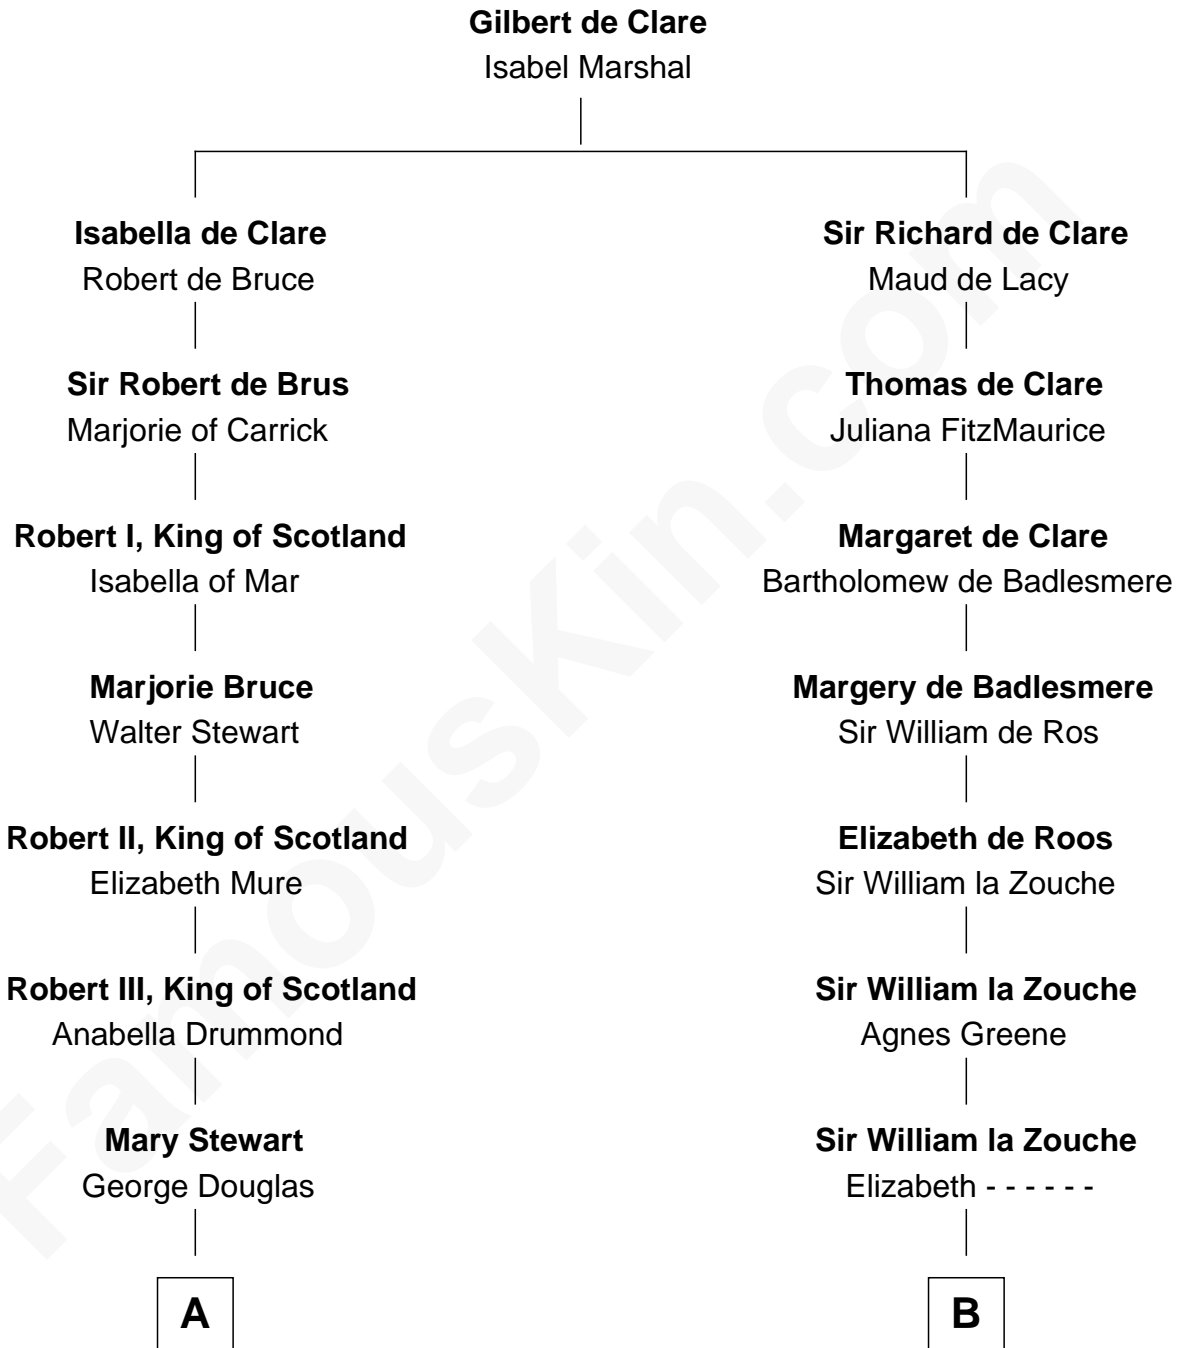

FamousKin.com
Relationship Chart of
Theodore Roosevelt
26th U.S. President

13th cousin 7 times removed of
Robert Catesby
Leader of Gunpowder Plot

C

—
Anne Irvine
James Bulloch

—
James Stephens Bulloch
Martha Stewart

—
Martha Bulloch
Theodore Roosevelt

—
Theodore Roosevelt
26th U.S. President

FamousKin.com