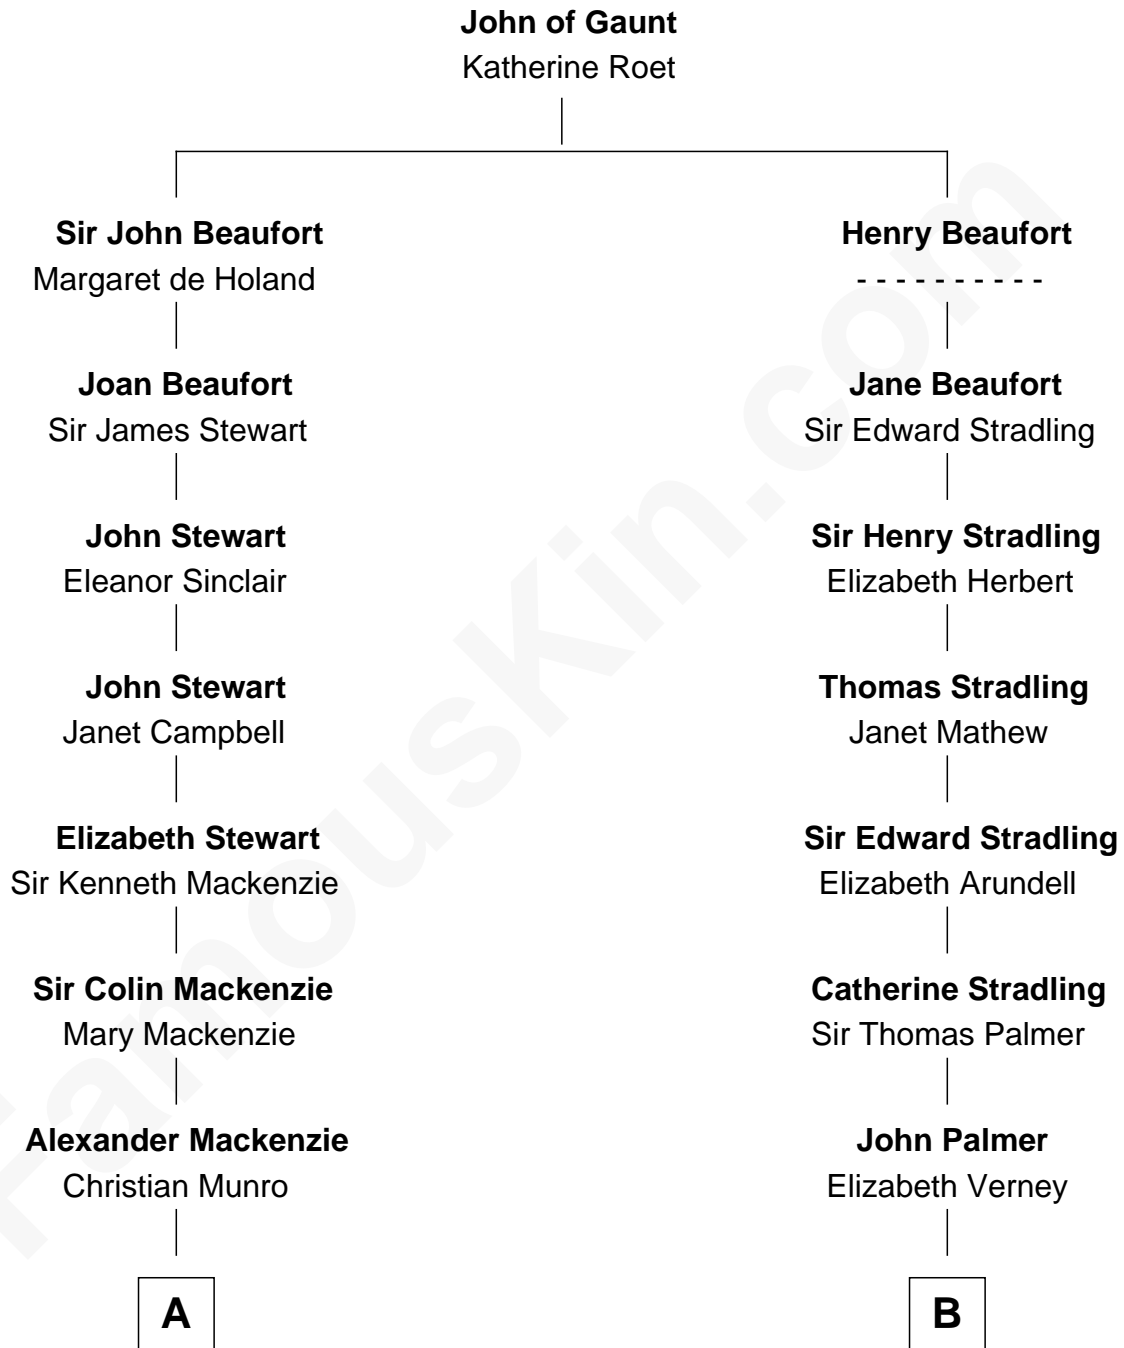

FamousKin.com
Relationship Chart of
Theodore Roosevelt
26th U.S. President

15th cousin 3 times removed of
Harper Lee
Author of To Kill a Mockingbird

C

Frances Cunningham Finch

Amasa Coleman Lee

Harper Lee

Author of To Kill a Mockingbird

FamousKin.com