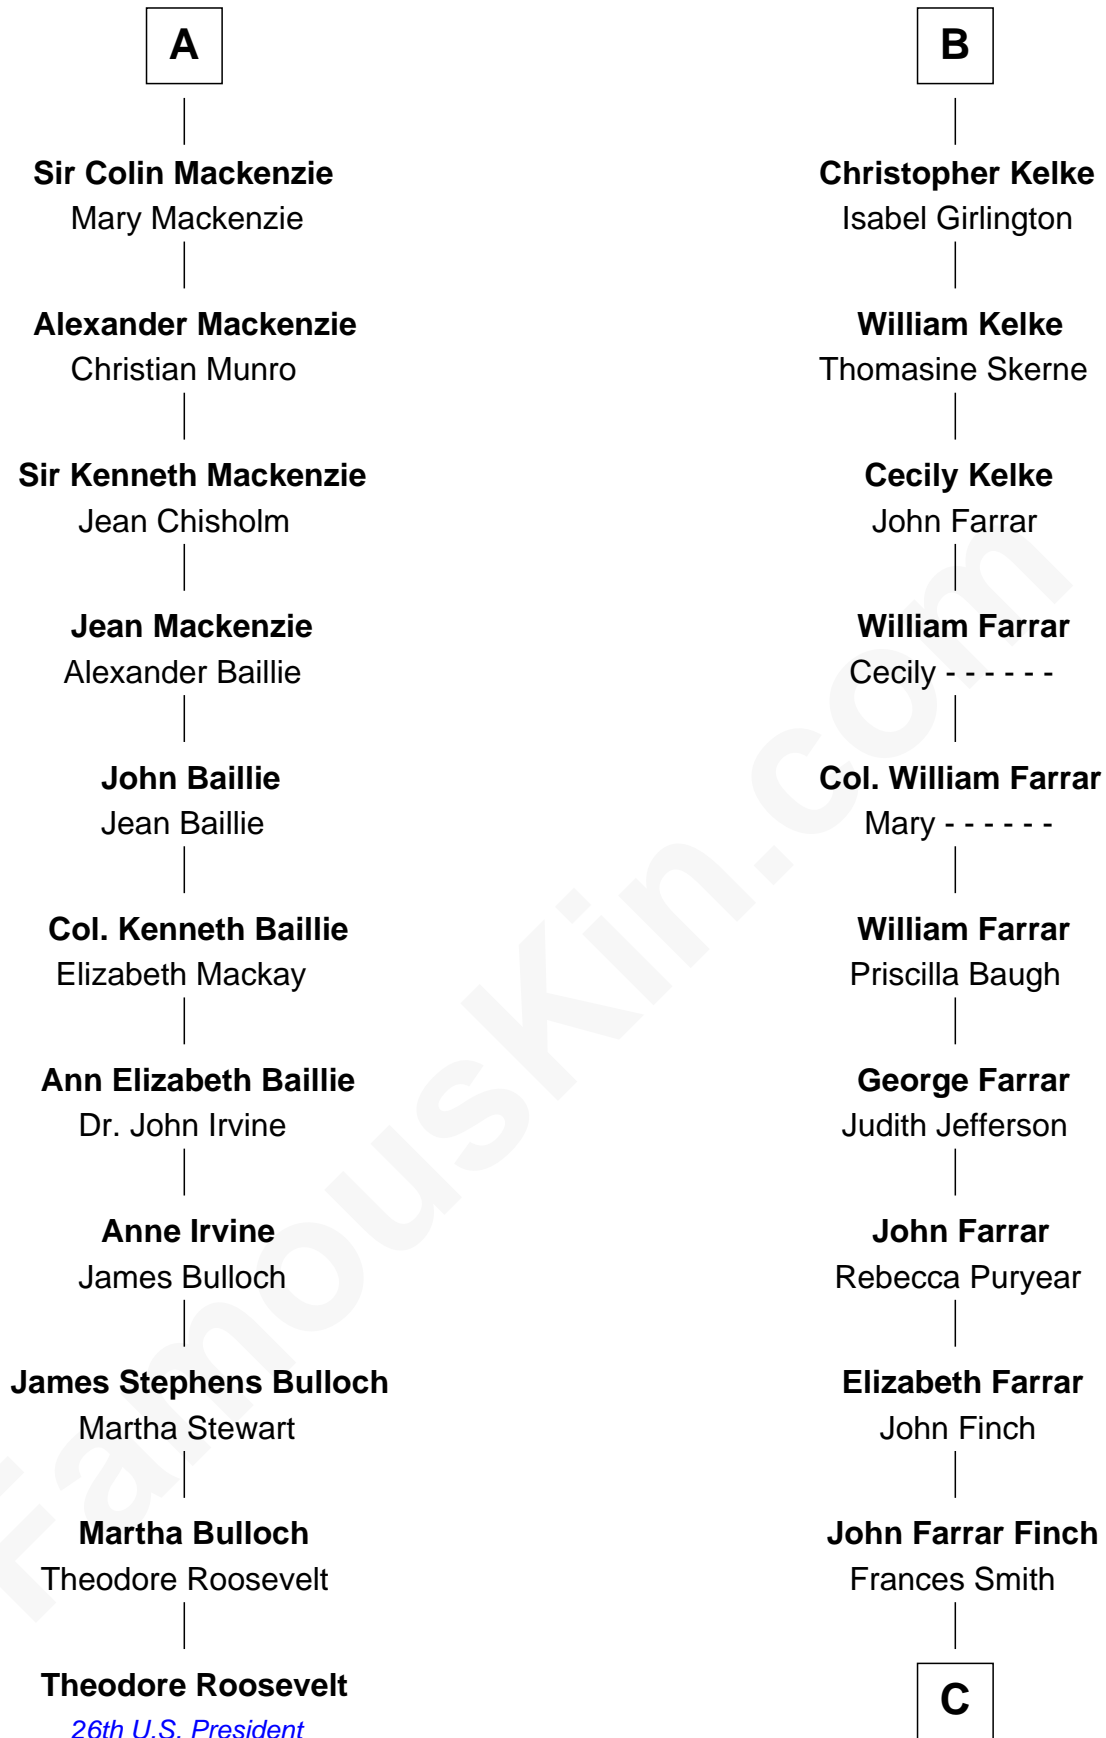

FamousKin.com
Relationship Chart of
Theodore Roosevelt
26th U.S. President

17th cousin 3 times removed of

Harper Lee
Author of To Kill a Mockingbird

C

—
John Robert Finch
Frances Cunningham

—
James Cunningham Finch
Ellen Rivers Williams