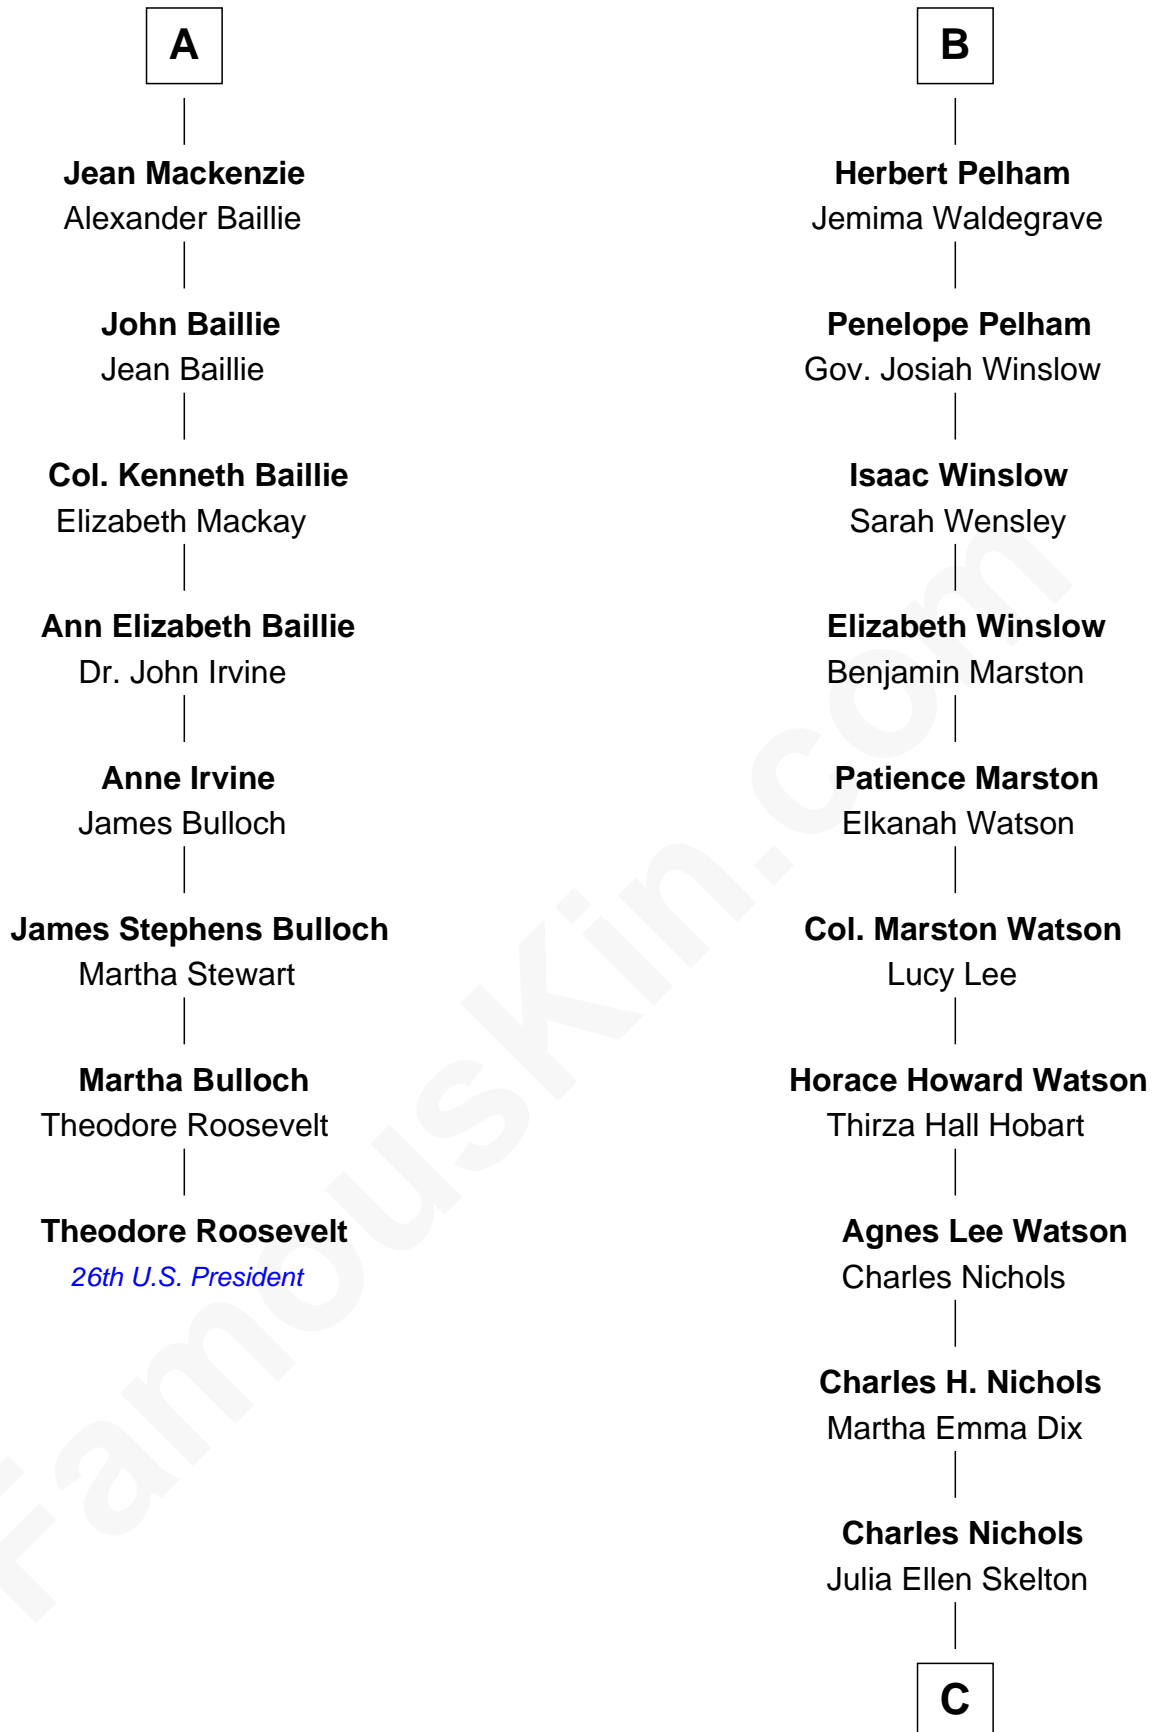

FamousKin.com
Relationship Chart of
Theodore Roosevelt
26th U.S. President

14th cousin 5 times removed of
John Cena
Movie Actor and WWE Pro Wrestler

C

Natalie Nichols

Ulysses John Lupien

Carol Frances Lupien