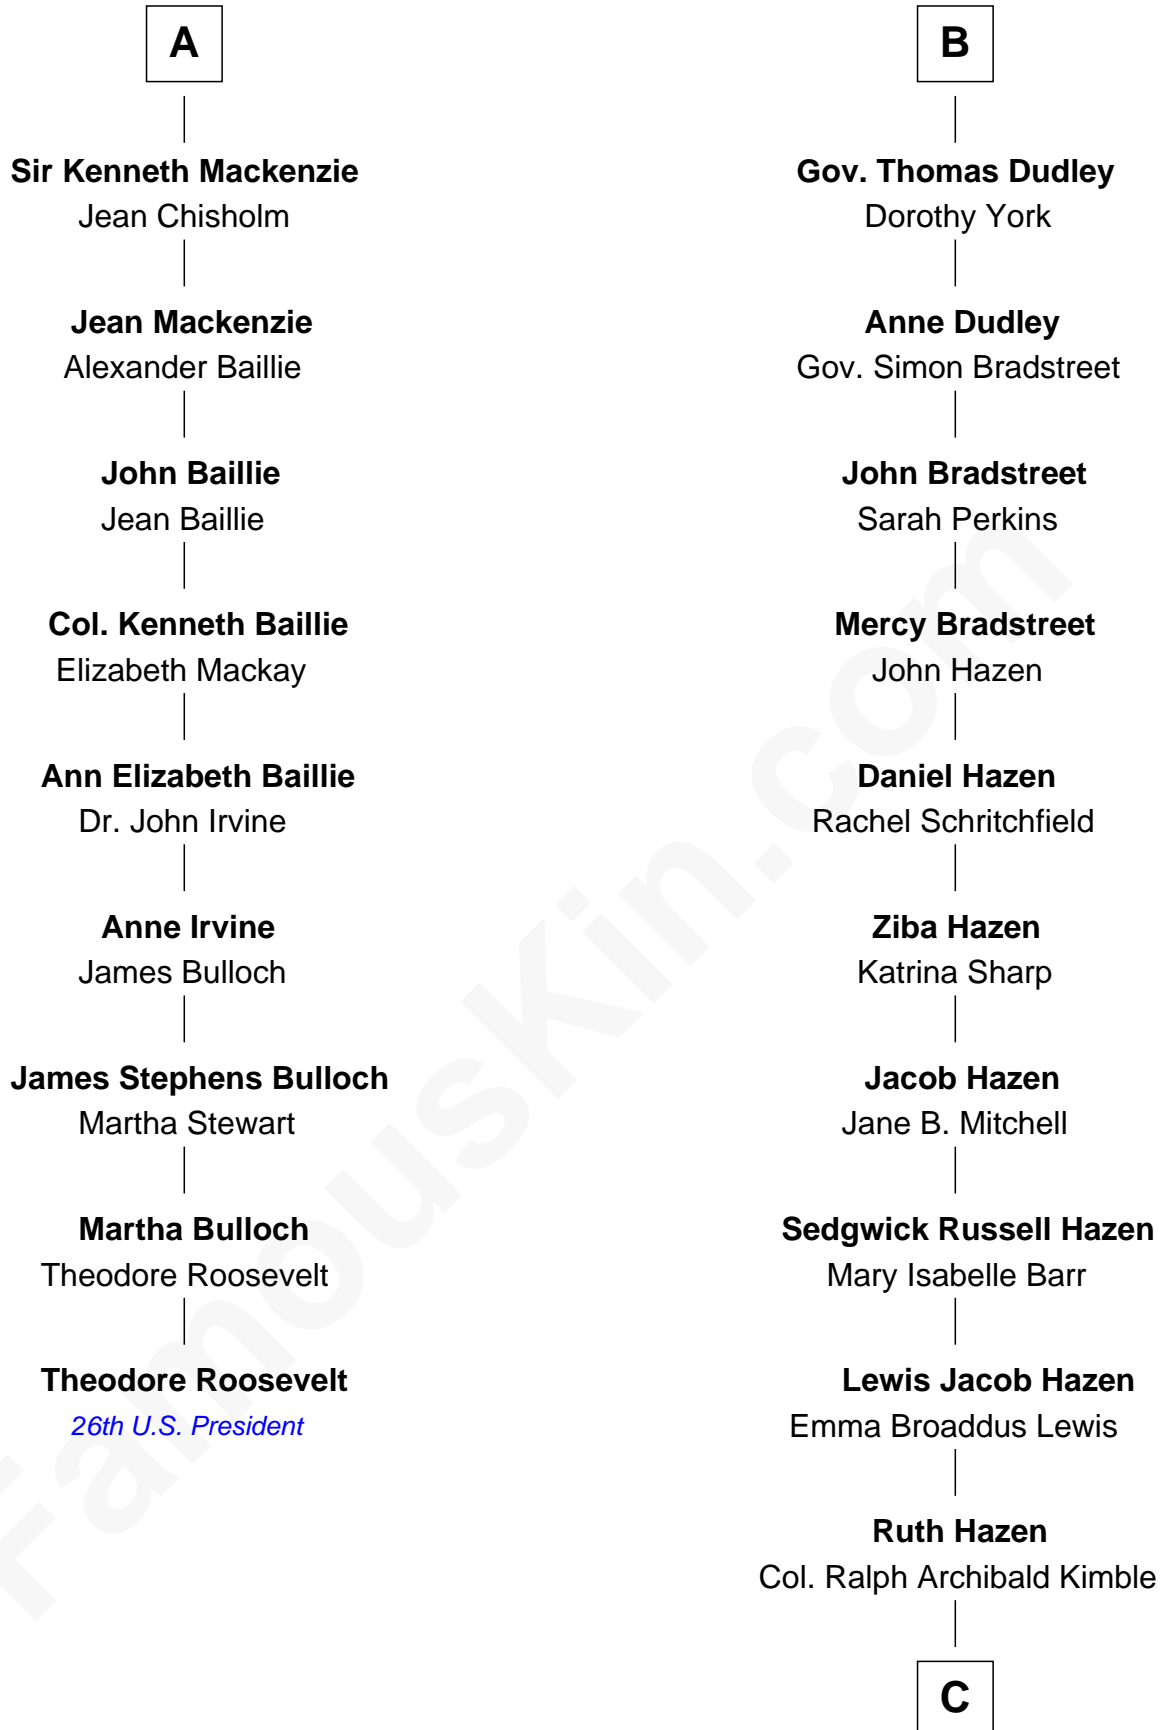

FamousKin.com
Relationship Chart of
Theodore Roosevelt
26th U.S. President

15th cousin 3 times removed of

J. K. Simmons
TV and Movie Actor

C

Patricia Kimble

Dr. Donald William Simmons

J. K. Simmons

TV and Movie Actor

FamousKin.com