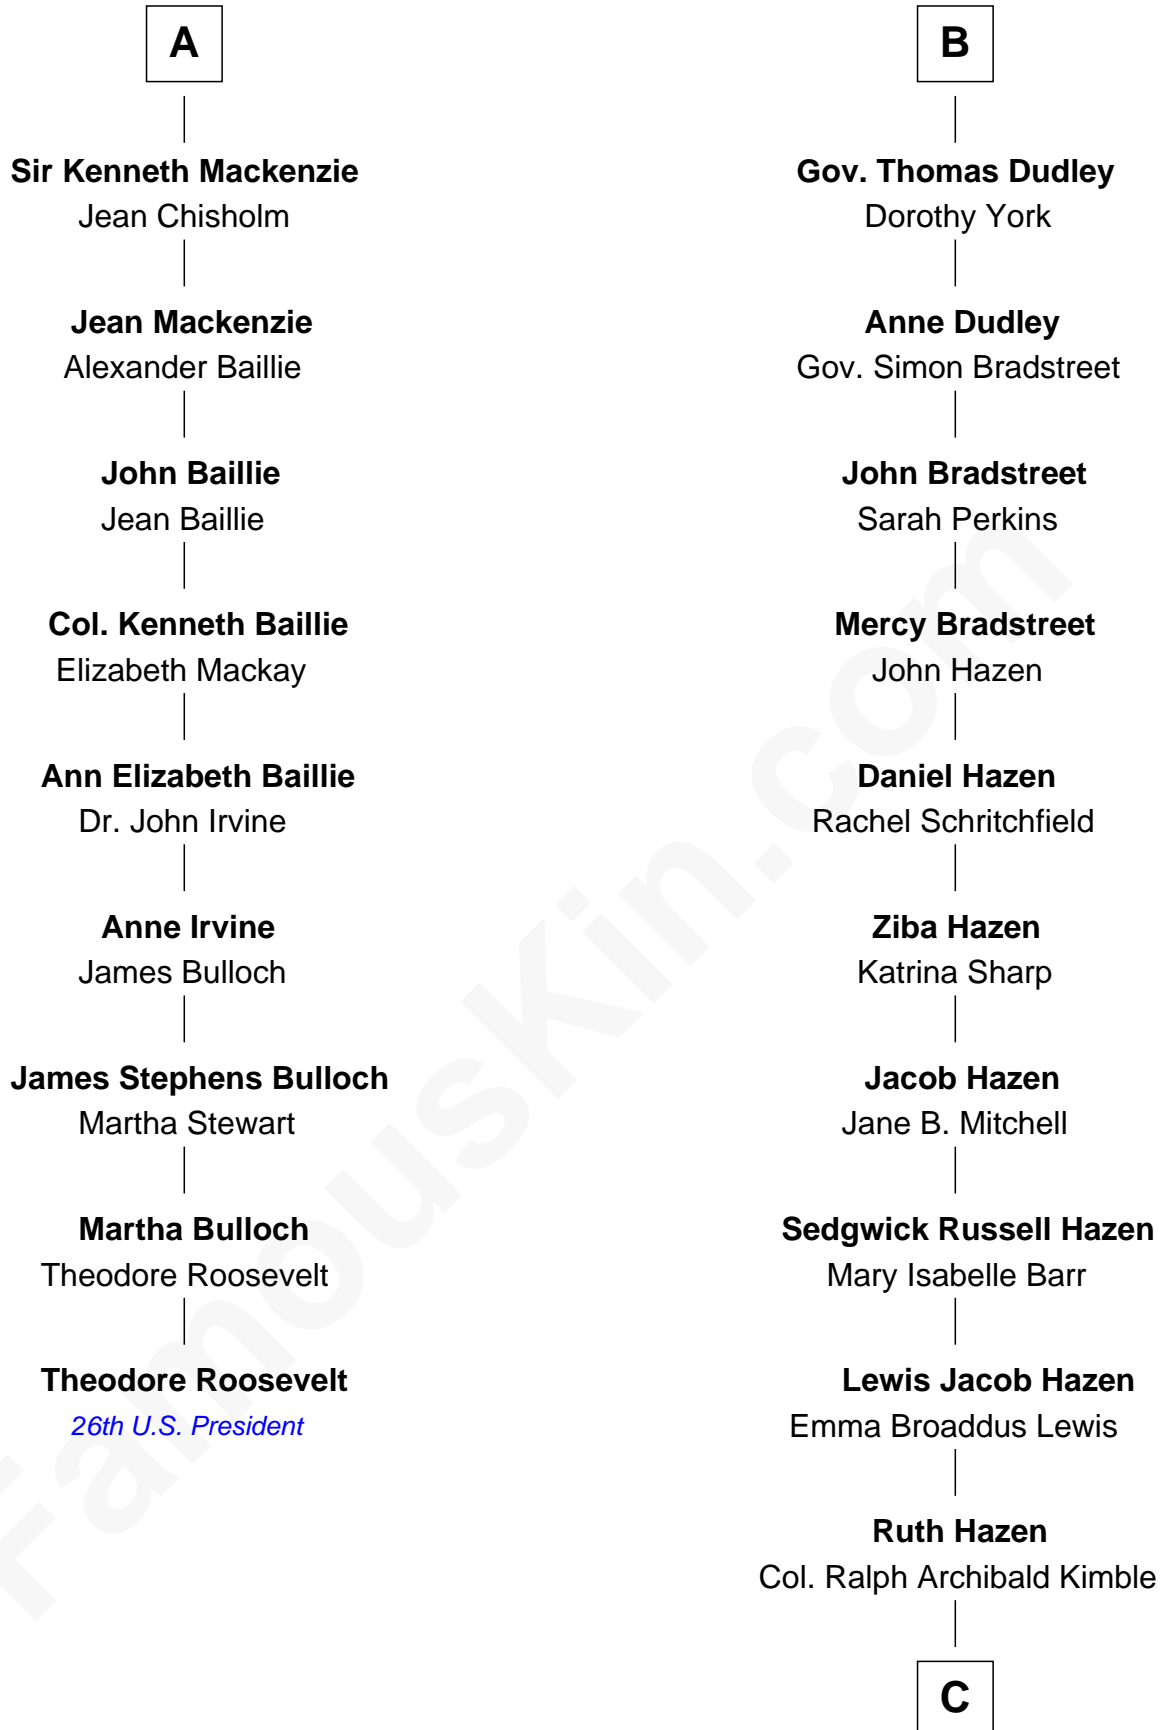

FamousKin.com
Relationship Chart of
Theodore Roosevelt
26th U.S. President

15th cousin 3 times removed of

J. K. Simmons
TV and Movie Actor

Sir Thomas de Holand
 Alice Fitzalan

C

Patricia Kimble

Dr. Donald William Simmons