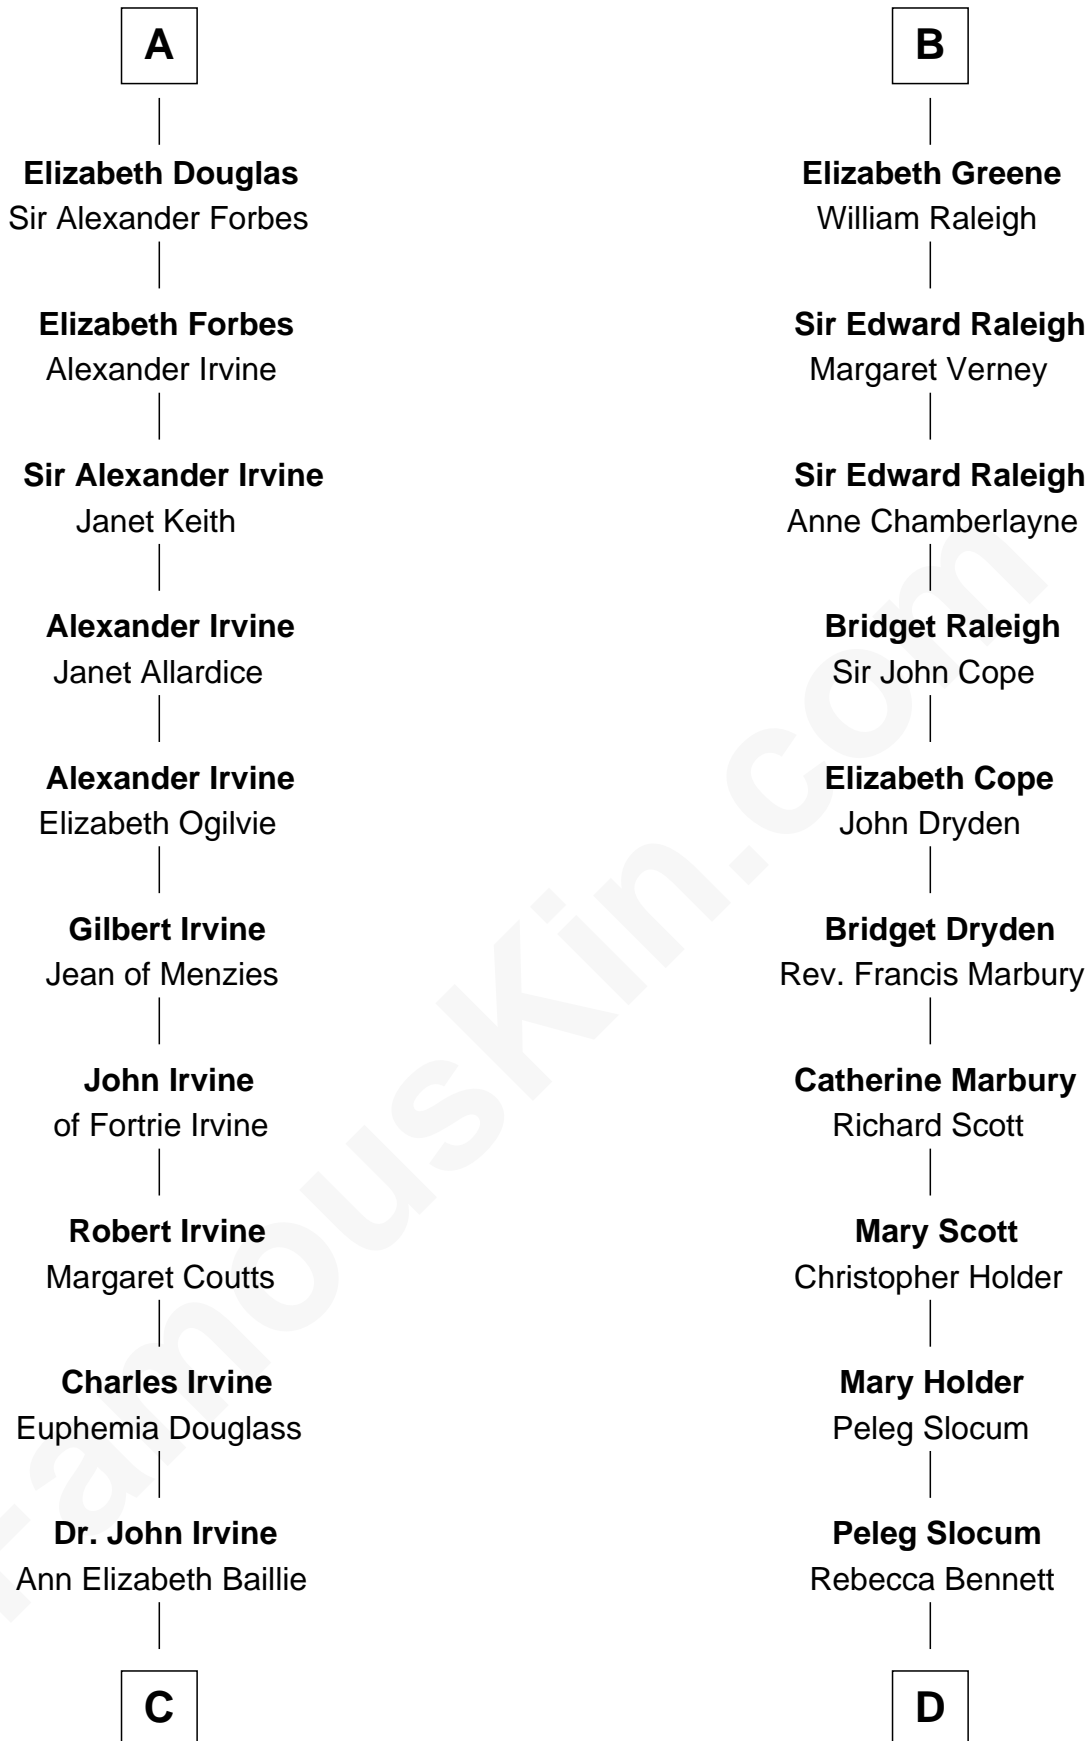

**FamousKin.com**  
**Relationship Chart of**  
**Theodore Roosevelt**  
*26th U.S. President*

20th cousin 1 time removed of

**Henry Clay Folger**

*Founder of Folger Shakespeare Library and Chairman of Standard Oil*

**Gilbert de Clare**  
 Isabel Marshal

**C**

**Anne Irvine**  
James Bulloch

**James Stephens Bulloch**  
Martha Stewart

**Martha Bulloch**  
Theodore Roosevelt

**Theodore Roosevelt**  
*26th U.S. President*

**D**

**Peleg Slocum**  
Elizabeth Brown

**Rebecca Slocum**  
George Folger

**Samuel Brown Folger**  
Nancy F. Hiller

**Henry Clay Folger**  
Eliza Jane Clark

**Henry Clay Folger**  
*Chairman of Standard Oil*