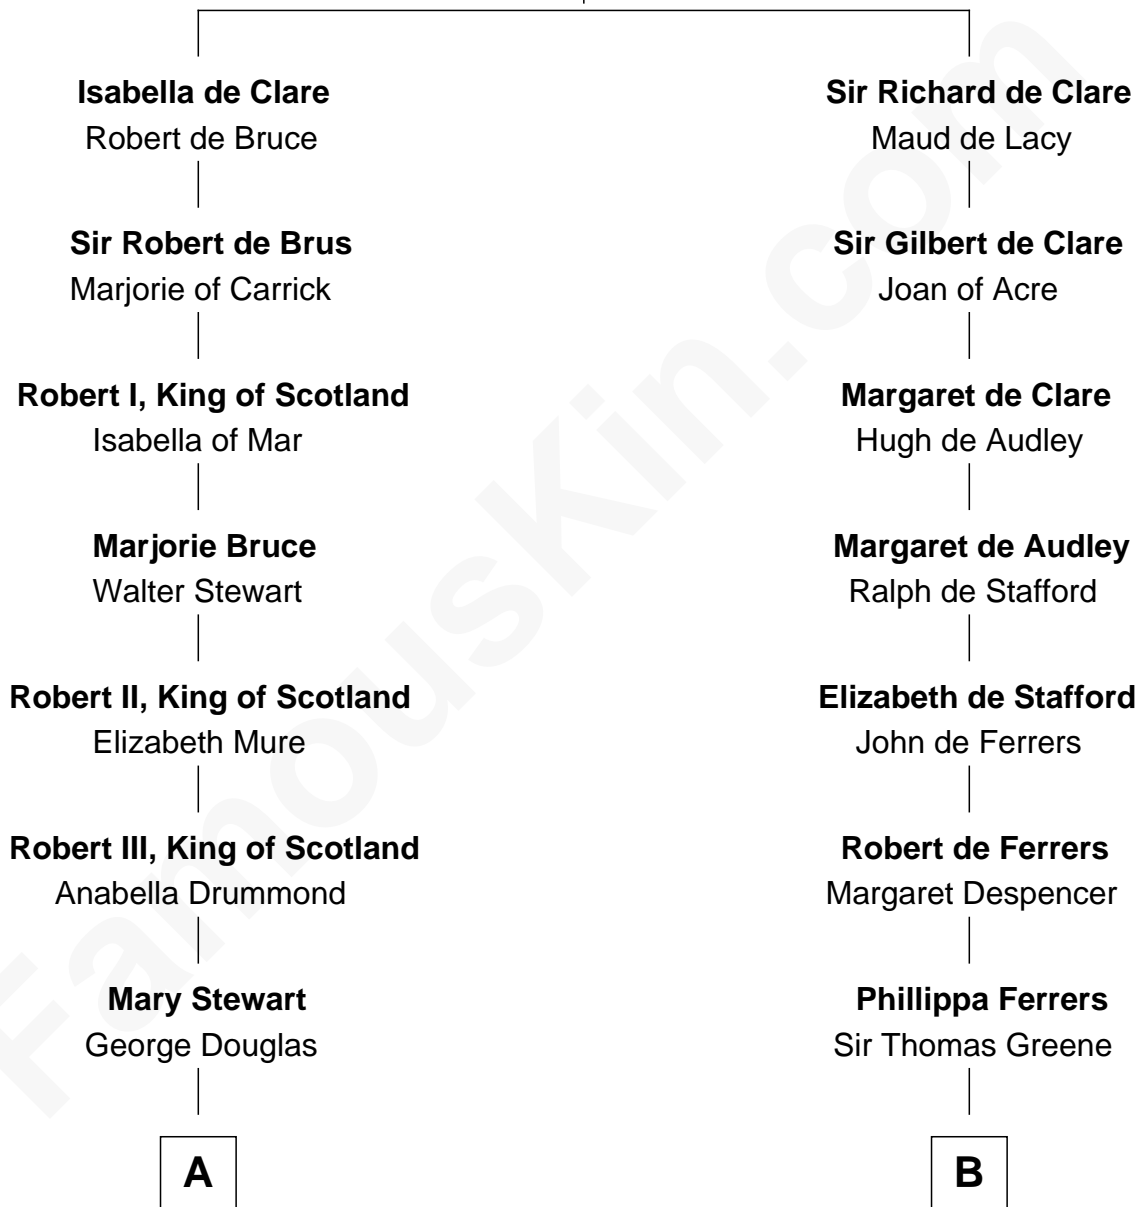

**FamousKin.com**  
**Relationship Chart of**  
**Theodore Roosevelt**  
*26th U.S. President*

20th cousin 1 time removed of

**Henry Clay Folger**

*Founder of Folger Shakespeare Library and Chairman of Standard Oil*

**Gilbert de Clare**  
 Isabel Marshal

**C**

**Anne Irvine**  
James Bulloch

**James Stephens Bulloch**  
Martha Stewart

**Martha Bulloch**  
Theodore Roosevelt

**Theodore Roosevelt**  
*26th U.S. President*

**D**

**Peleg Slocum**  
Elizabeth Brown

**Rebecca Slocum**  
George Folger

**Samuel Brown Folger**  
Nancy F. Hiller

**Henry Clay Folger**  
Eliza Jane Clark

**Henry Clay Folger**  
*Chairman of Standard Oil*