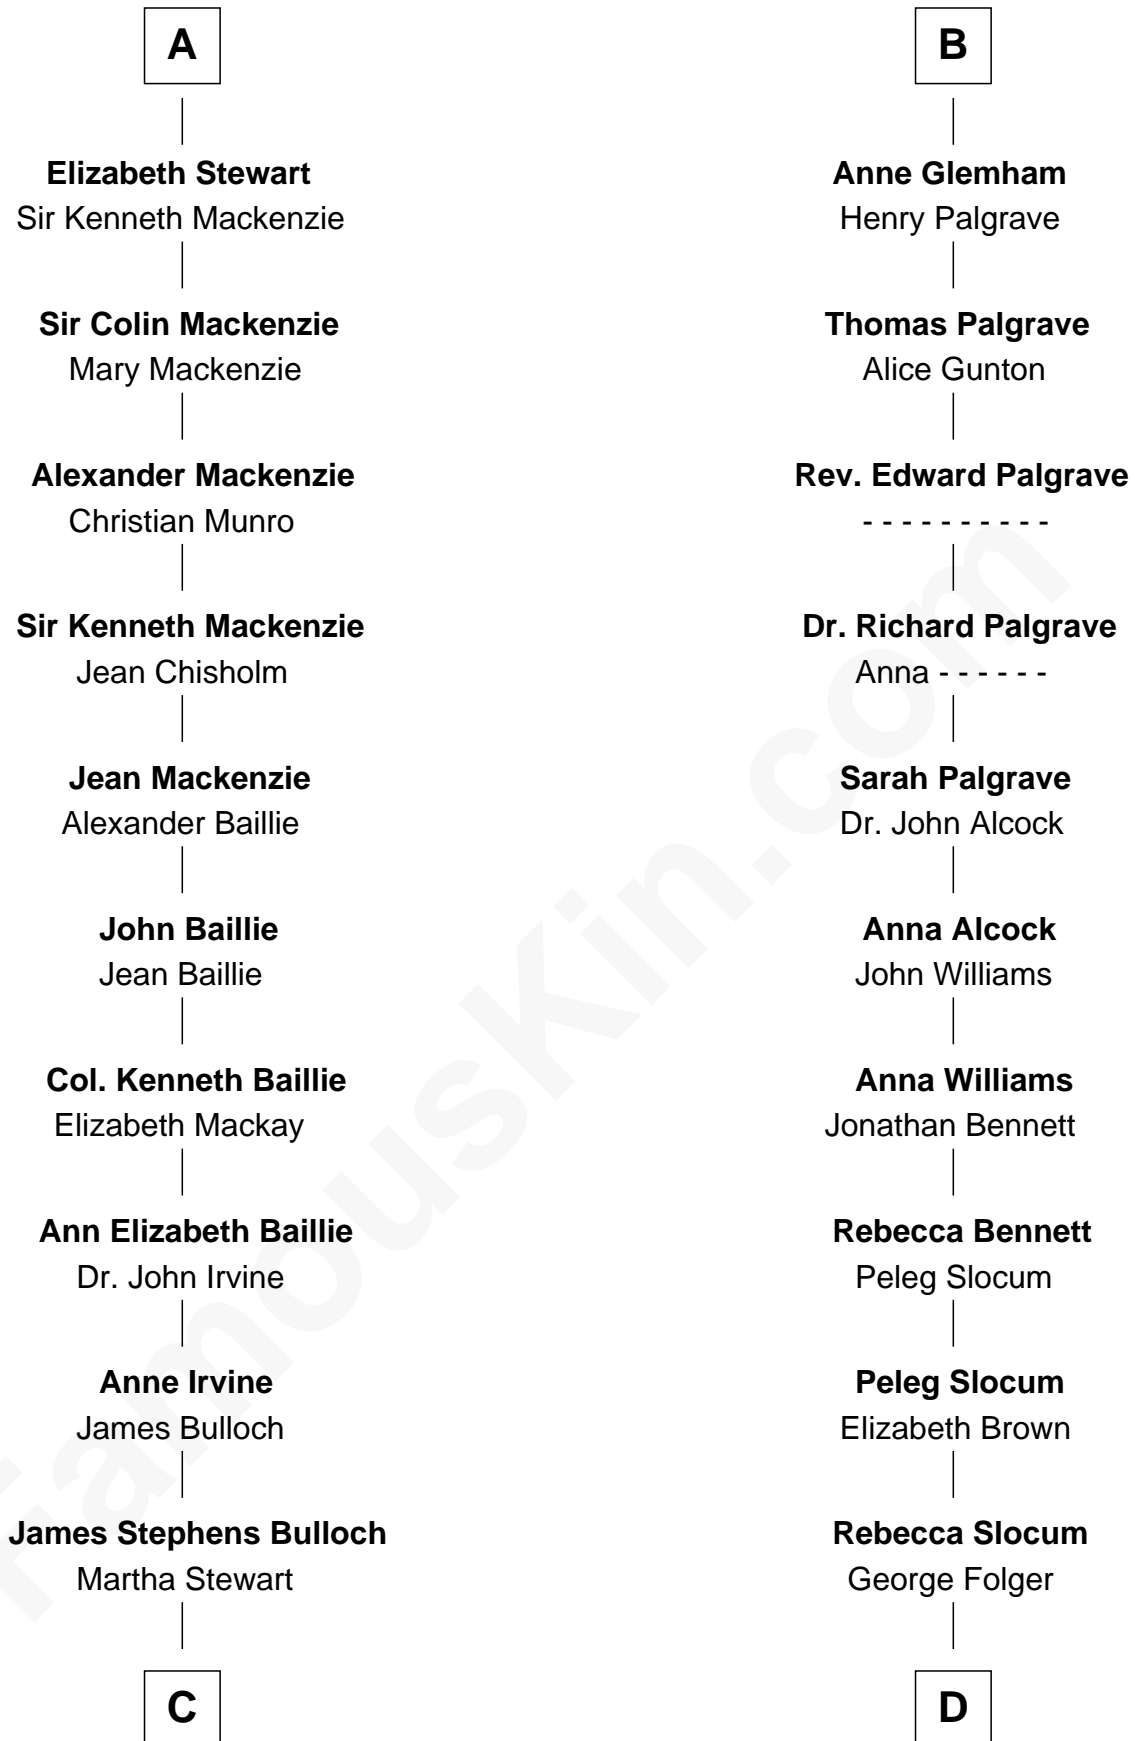

FamousKin.com
Relationship Chart of
Theodore Roosevelt
26th U.S. President

18th cousin of

J. A. Folger
Founder of Folger Coffee Company

C

Martha Bulloch
Theodore Roosevelt

Theodore Roosevelt
26th U.S. President

D

Samuel Brown Folger
Nancy F. Hiller

J. A. Folger
Founder of Folger Coffee Co.

FamousKin.com