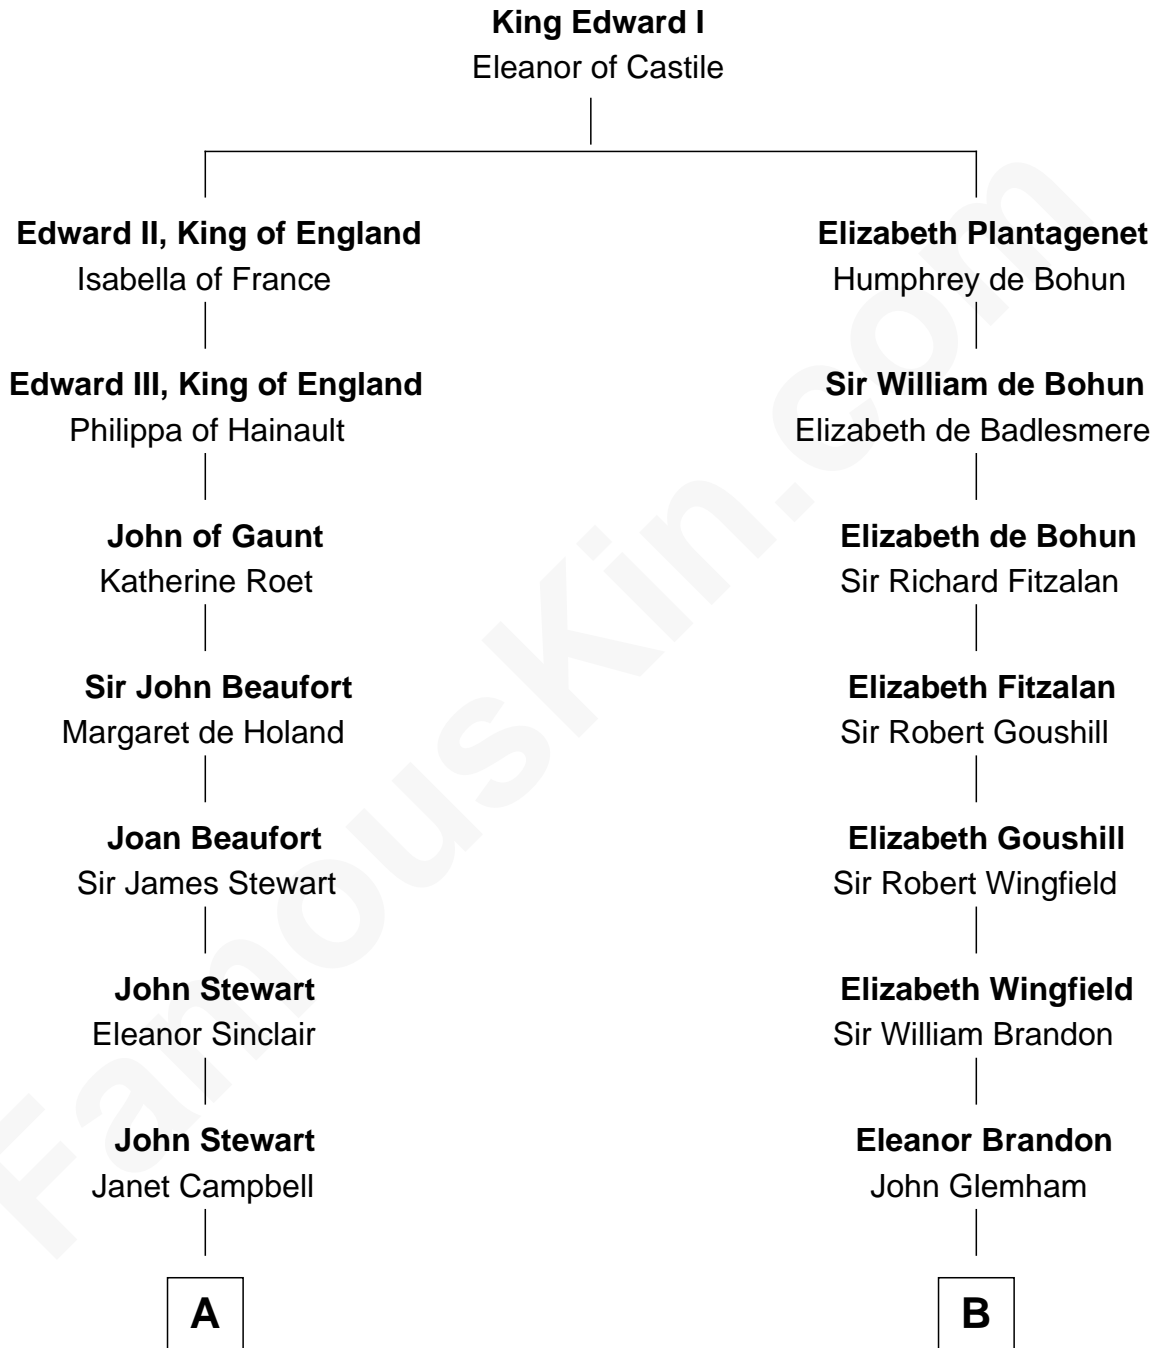

FamousKin.com
Relationship Chart of
Theodore Roosevelt
26th U.S. President

18th cousin of

J. A. Folger
Founder of Folger Coffee Company

C

Martha Bulloch
Theodore Roosevelt

Theodore Roosevelt
26th U.S. President