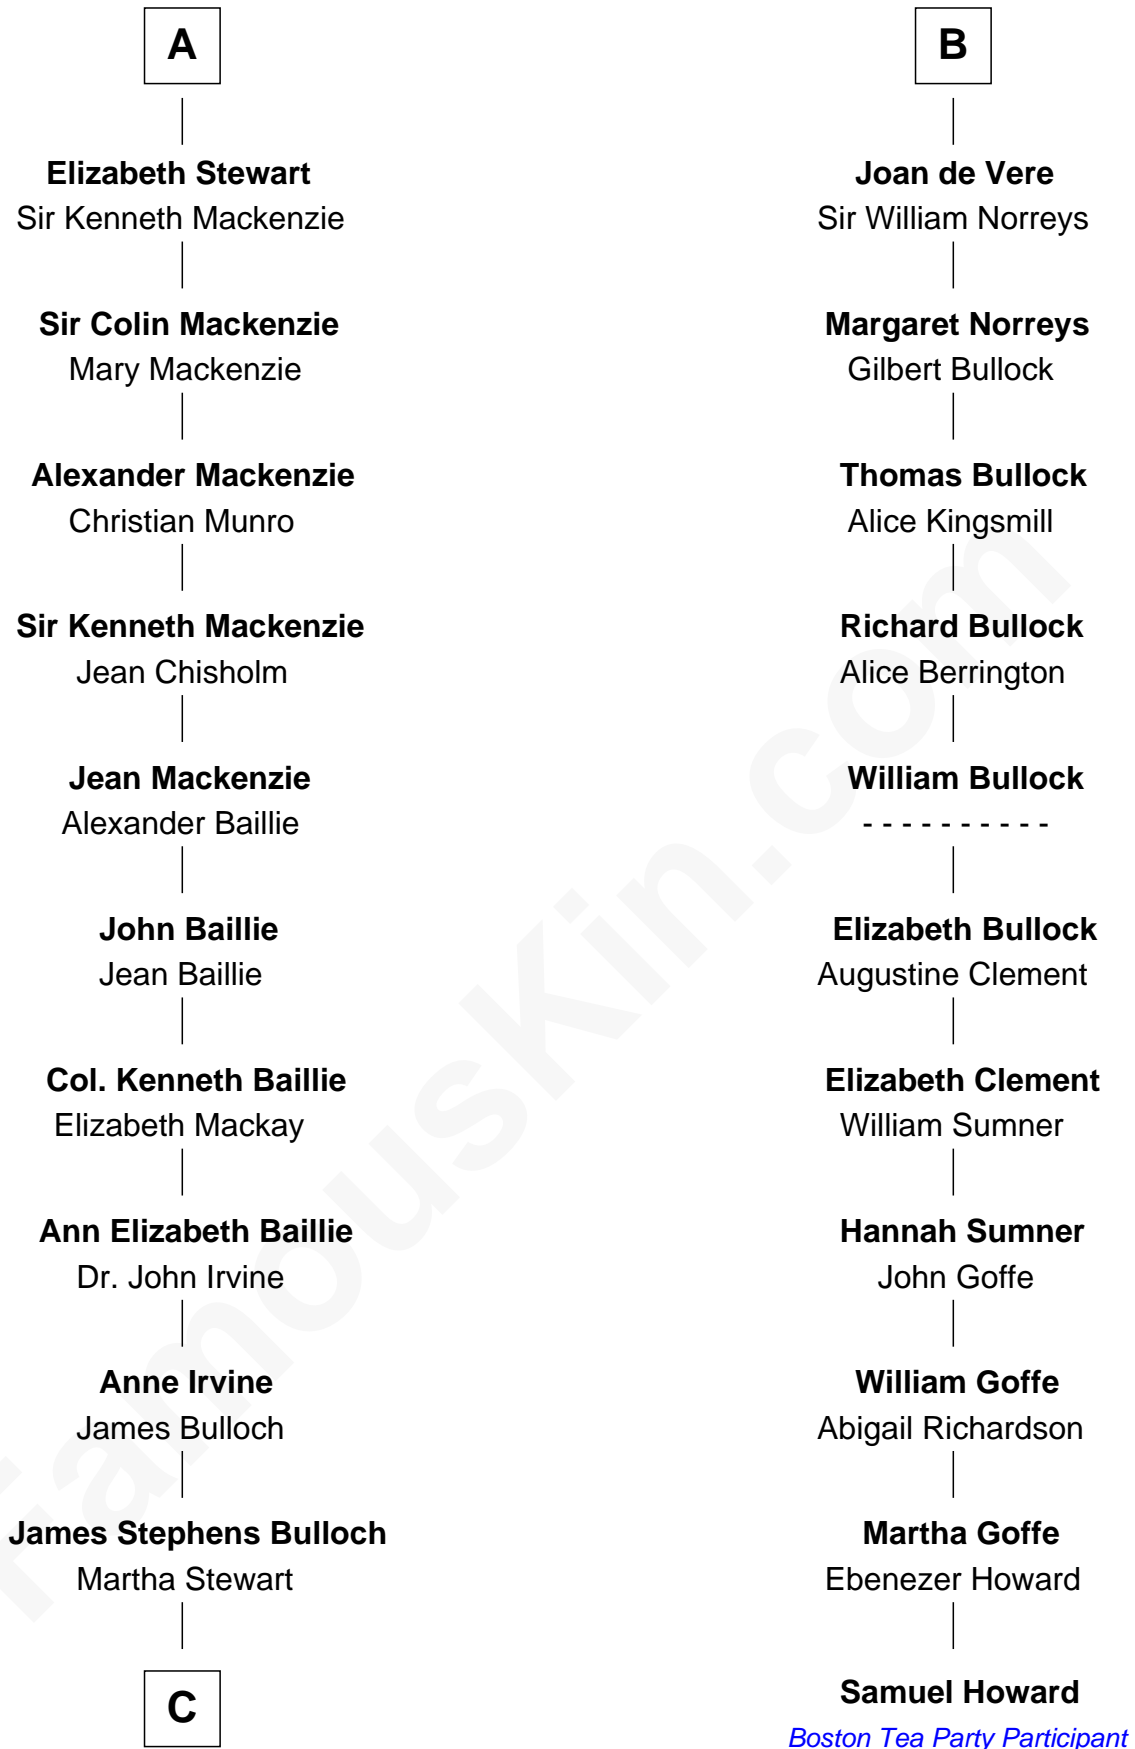

**FamousKin.com**  
**Relationship Chart of**  
**Theodore Roosevelt**  
*26th U.S. President*

17th cousin 1 time removed of

**Samuel Howard**  
*Boston Tea Party Participant*

**C**

—  
**Martha Bulloch**  
Theodore Roosevelt

—  
**Theodore Roosevelt**  
*26th U.S. President*

FamousKin.com