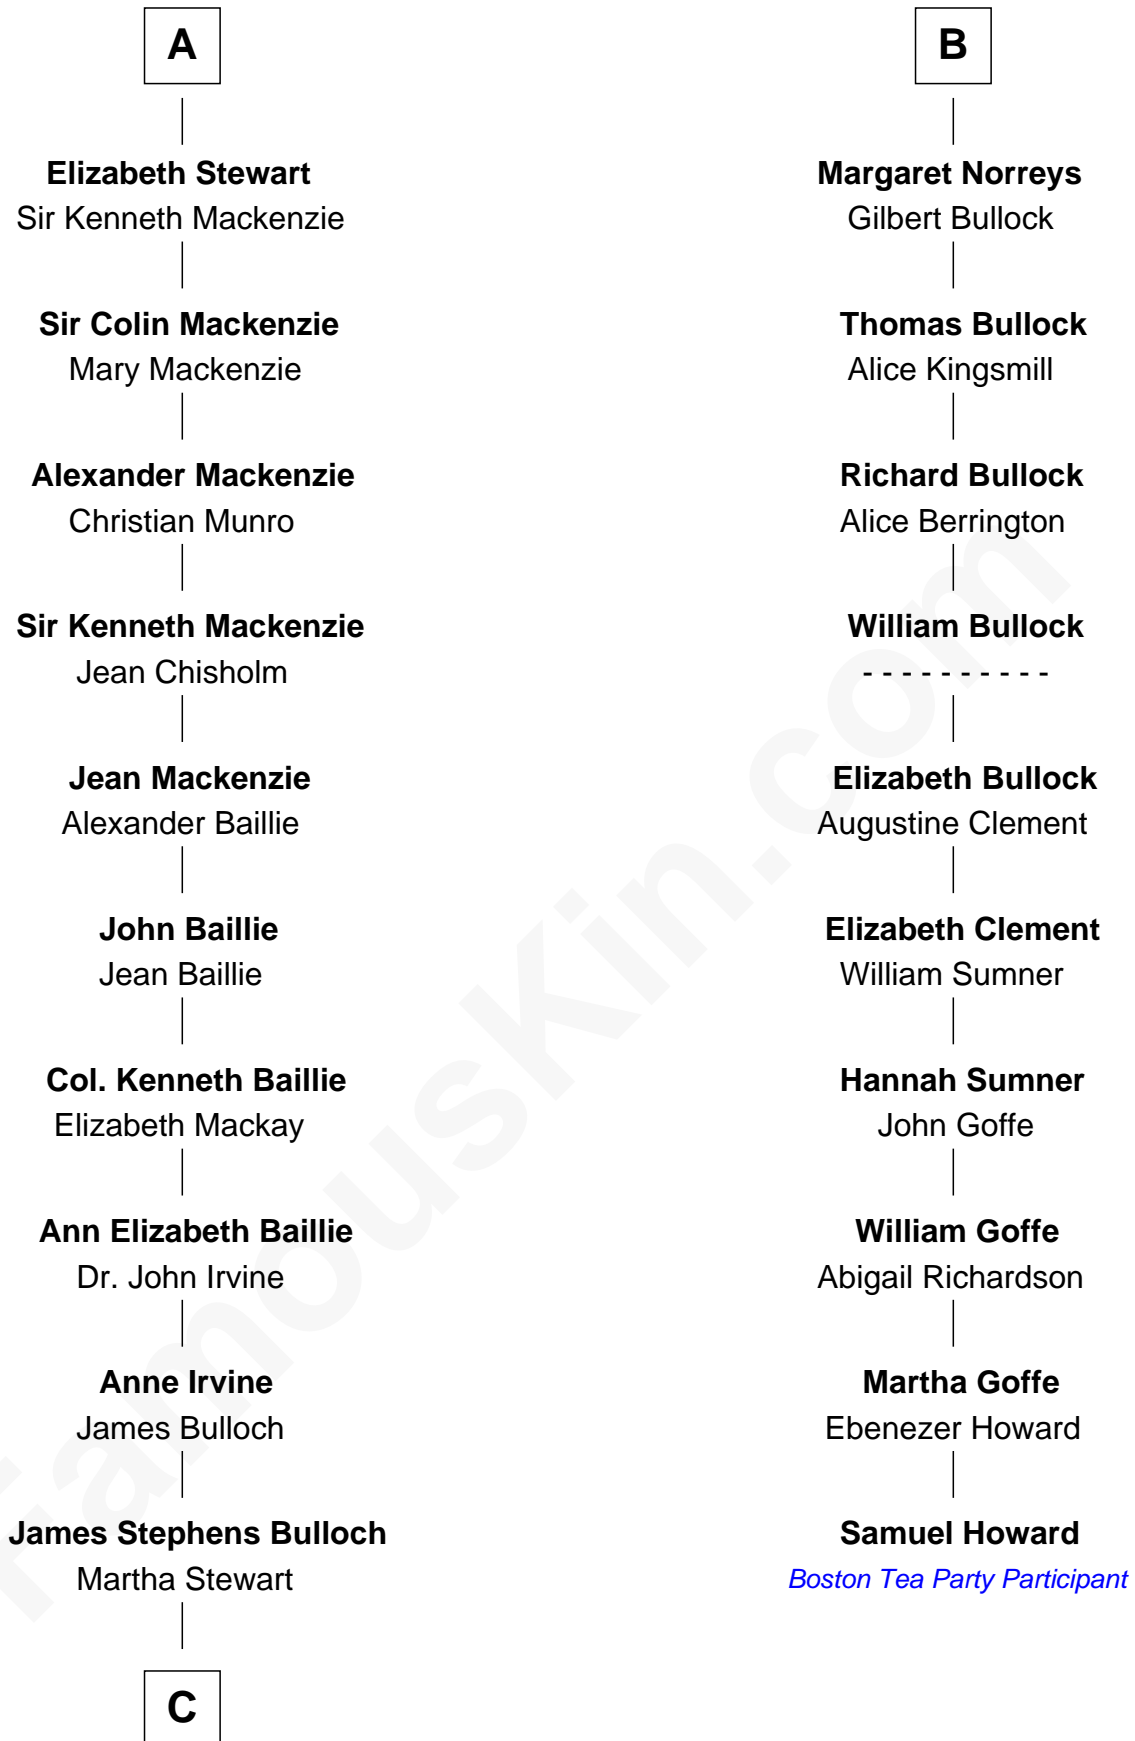

**FamousKin.com**  
**Relationship Chart of**  
**Theodore Roosevelt**  
*26th U.S. President*

16th cousin 2 times removed of

**Samuel Howard**  
*Boston Tea Party Participant*

**C**

—  
**Martha Bulloch**  
Theodore Roosevelt

—  
**Theodore Roosevelt**  
*26th U.S. President*

FamousKin.com