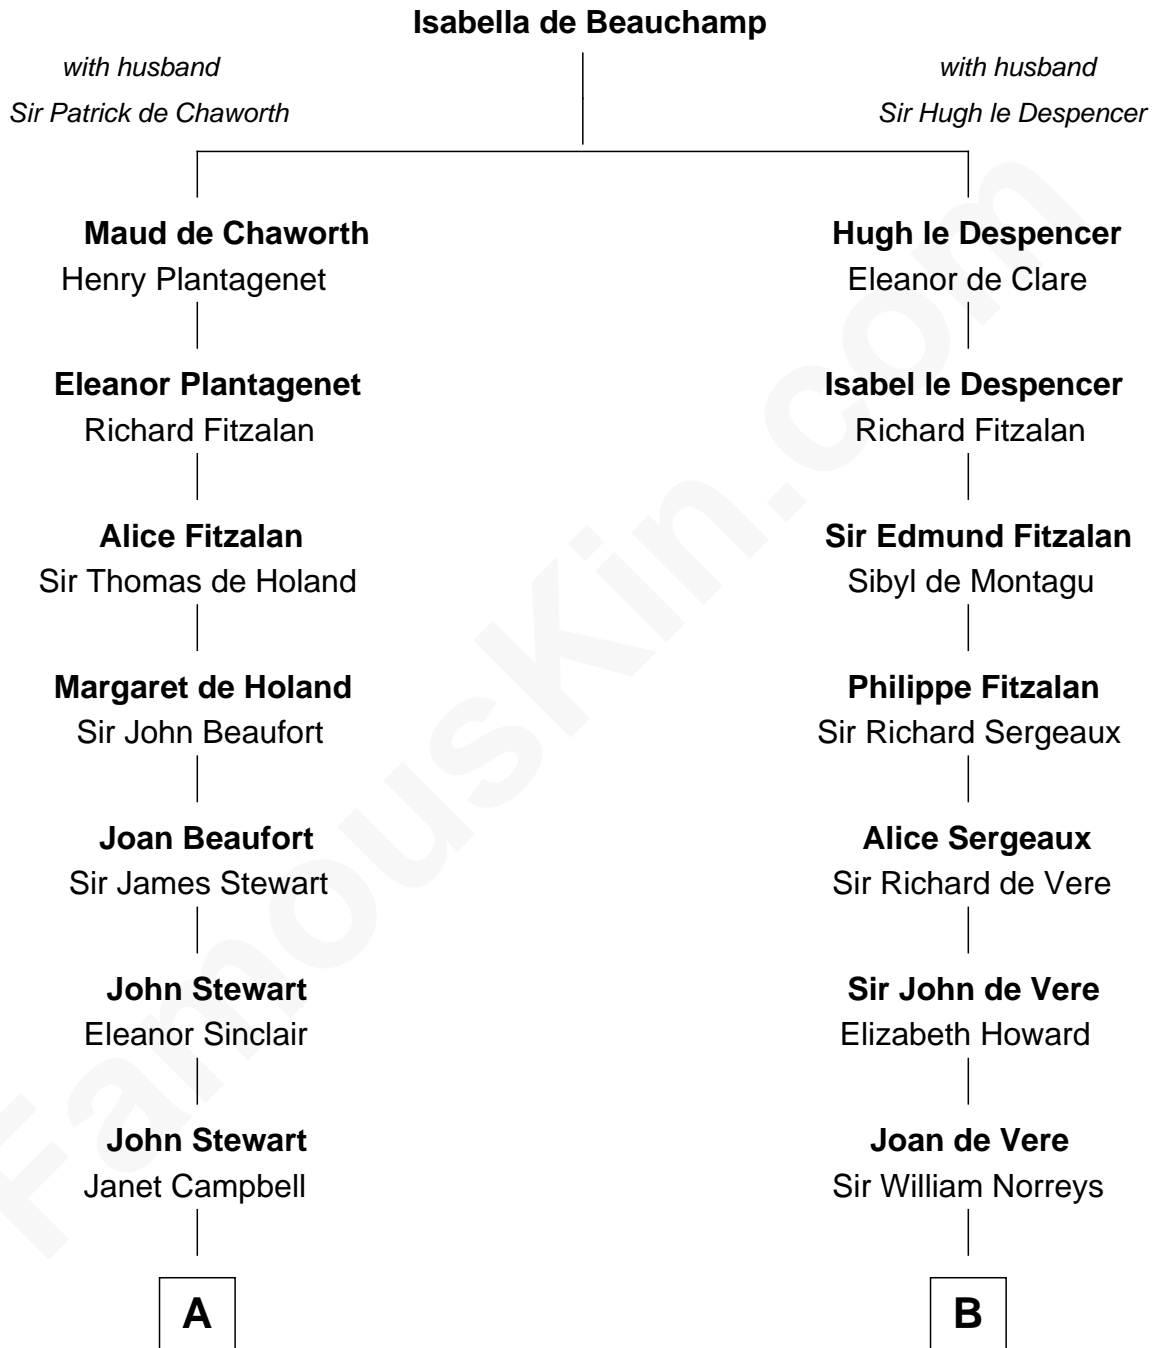

**FamousKin.com**  
**Relationship Chart of**  
**Theodore Roosevelt**  
*26th U.S. President*

16th cousin 2 times removed of

**Samuel Howard**  
*Boston Tea Party Participant*

**C**

—  
**Martha Bulloch**  
Theodore Roosevelt

—  
**Theodore Roosevelt**  
*26th U.S. President*

FamousKin.com