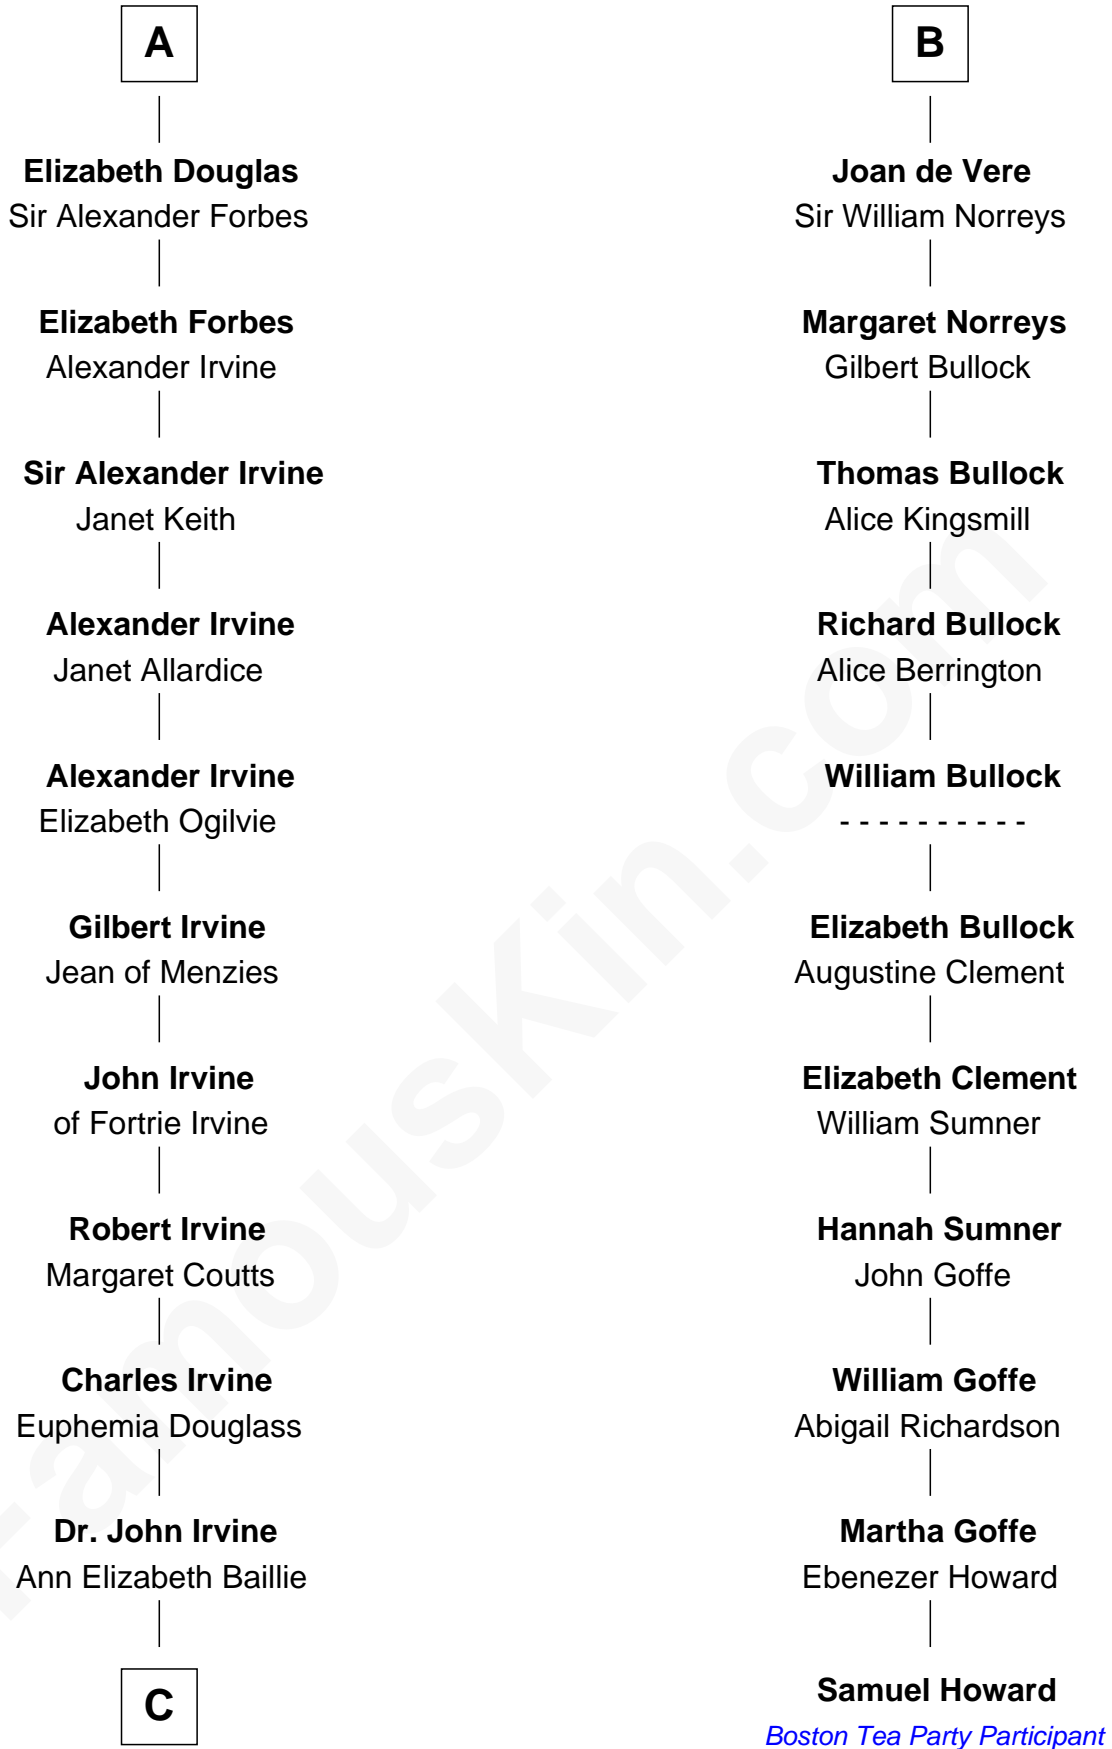

FamousKin.com
Relationship Chart of
Theodore Roosevelt
26th U.S. President

17th cousin 3 times removed of

Samuel Howard
Boston Tea Party Participant

C

—
Anne Irvine
James Bulloch

—
James Stephens Bulloch
Martha Stewart

—
Martha Bulloch
Theodore Roosevelt

—
Theodore Roosevelt
26th U.S. President

FamousKin.com