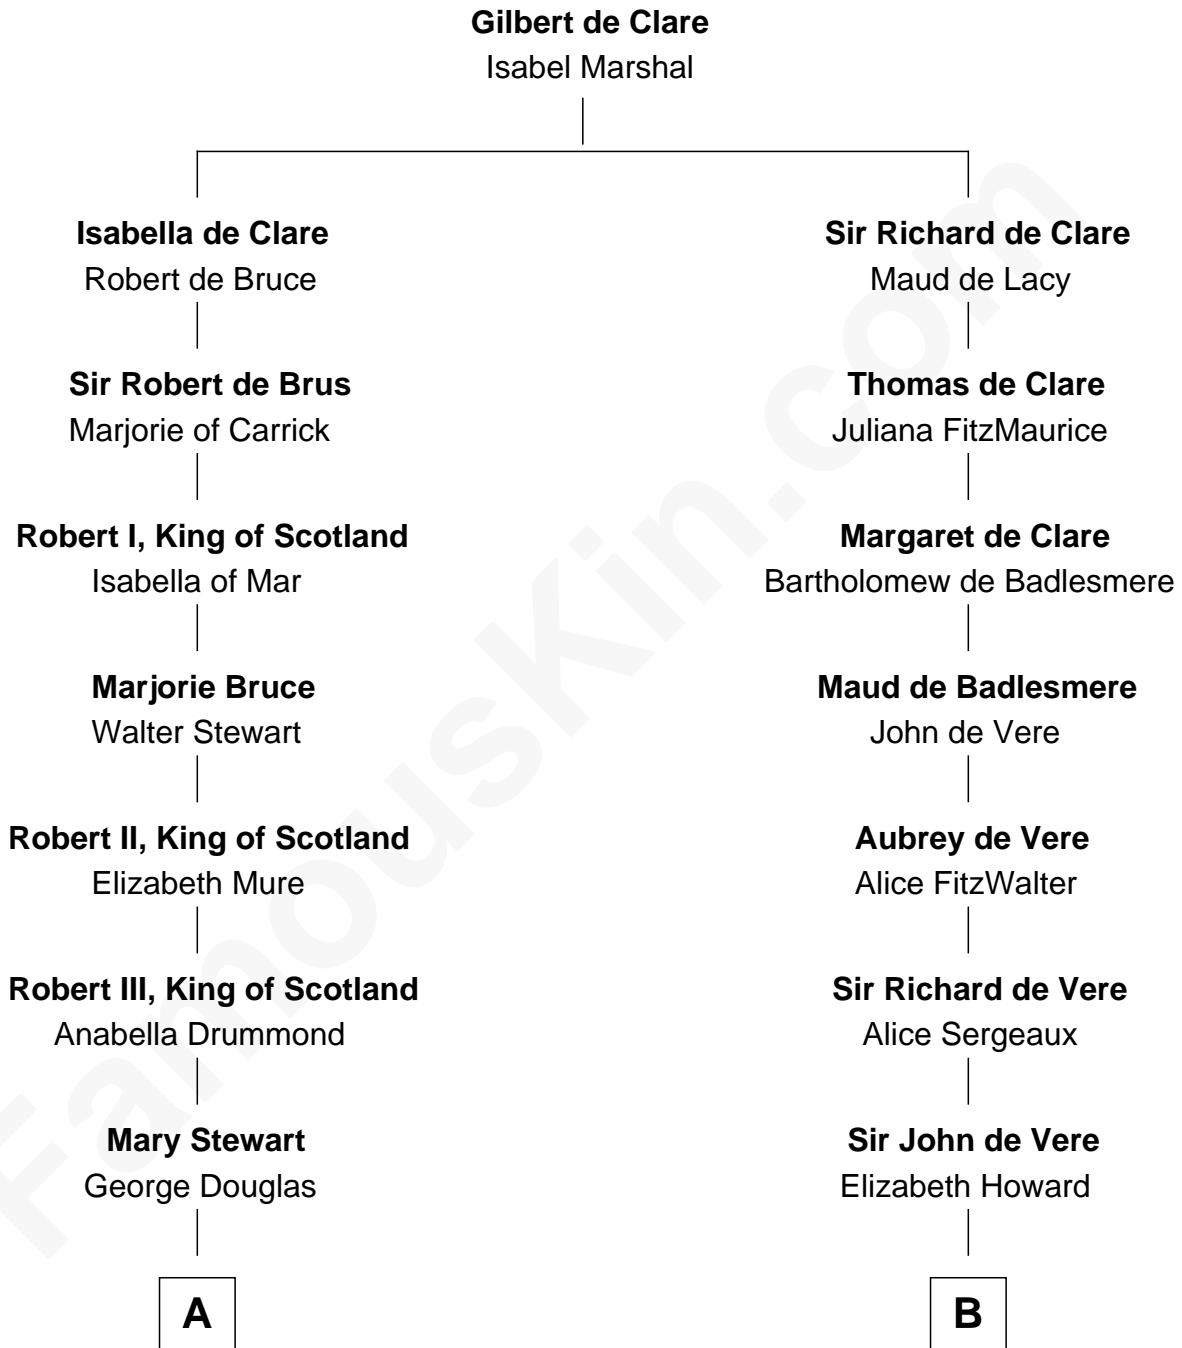

FamousKin.com
Relationship Chart of
Theodore Roosevelt
26th U.S. President

17th cousin 3 times removed of

Samuel Howard
Boston Tea Party Participant

C

—
Anne Irvine
James Bulloch

—
James Stephens Bulloch
Martha Stewart

—
Martha Bulloch
Theodore Roosevelt

—
Theodore Roosevelt
26th U.S. President

FamousKin.com