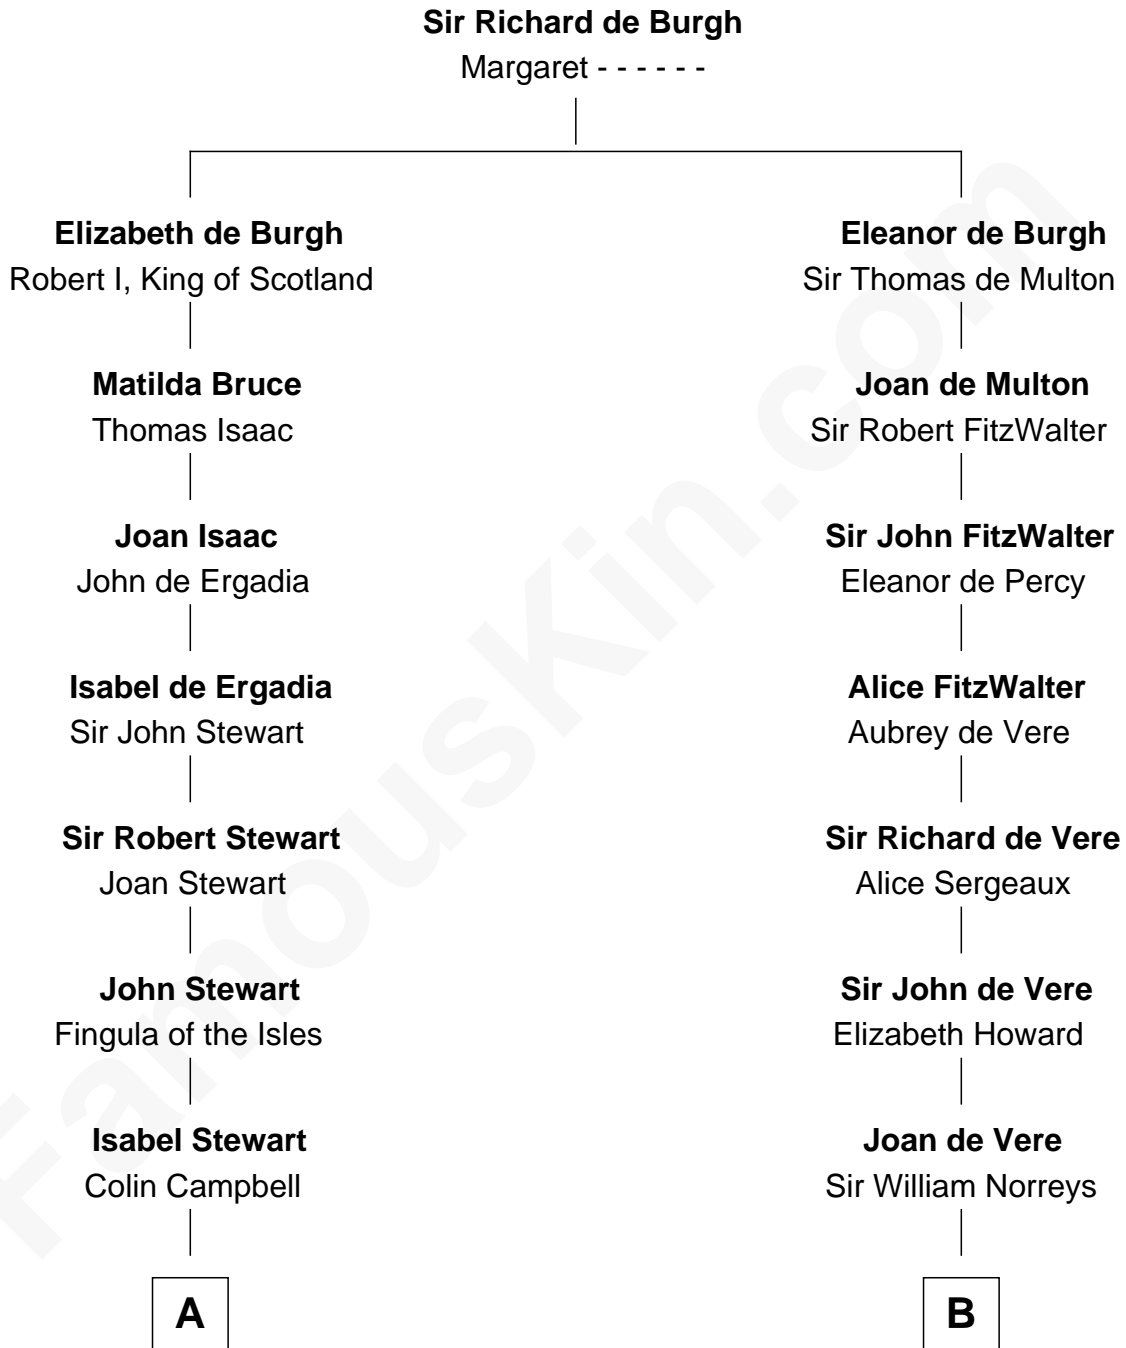

FamousKin.com
Relationship Chart of
Theodore Roosevelt
26th U.S. President

16th cousin 4 times removed of

Samuel Howard
Boston Tea Party Participant

C

—
Anne Irvine
James Bulloch

—
James Stephens Bulloch
Martha Stewart

—
Martha Bulloch
Theodore Roosevelt

—
Theodore Roosevelt
26th U.S. President

FamousKin.com