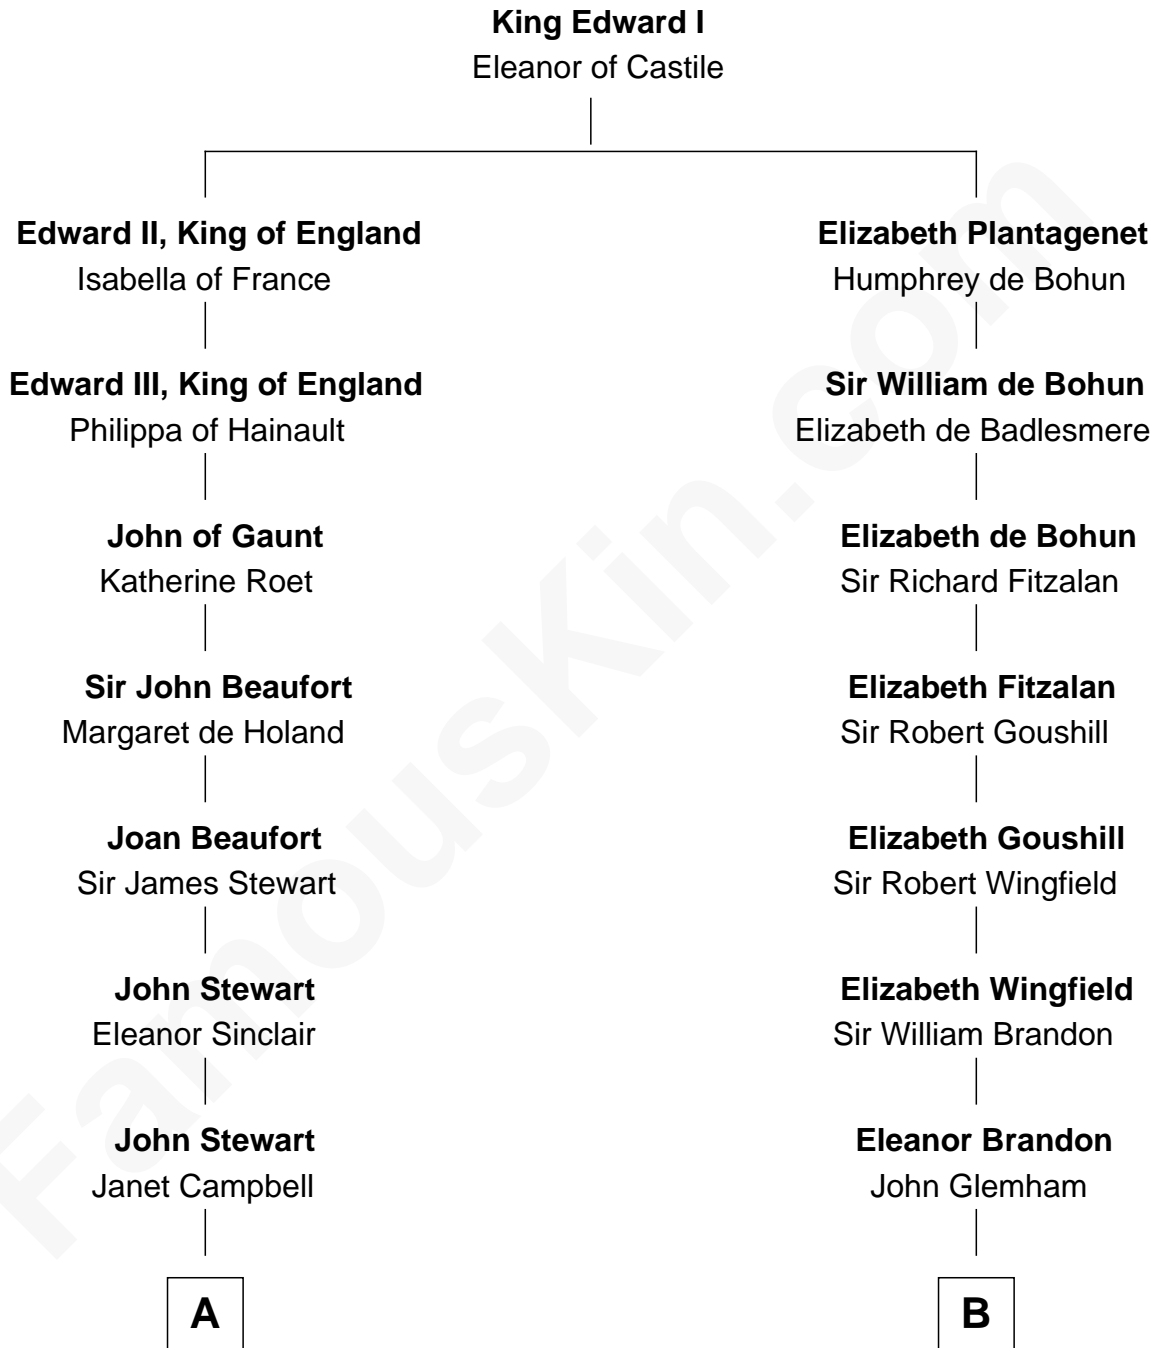

FamousKin.com
Relationship Chart of
Theodore Roosevelt
26th U.S. President

16th cousin 2 times removed of
Eli Whitney
Inventor of the Cotton Gin

C

—
Martha Bulloch
Theodore Roosevelt

—
Theodore Roosevelt
26th U.S. President

FamousKin.com