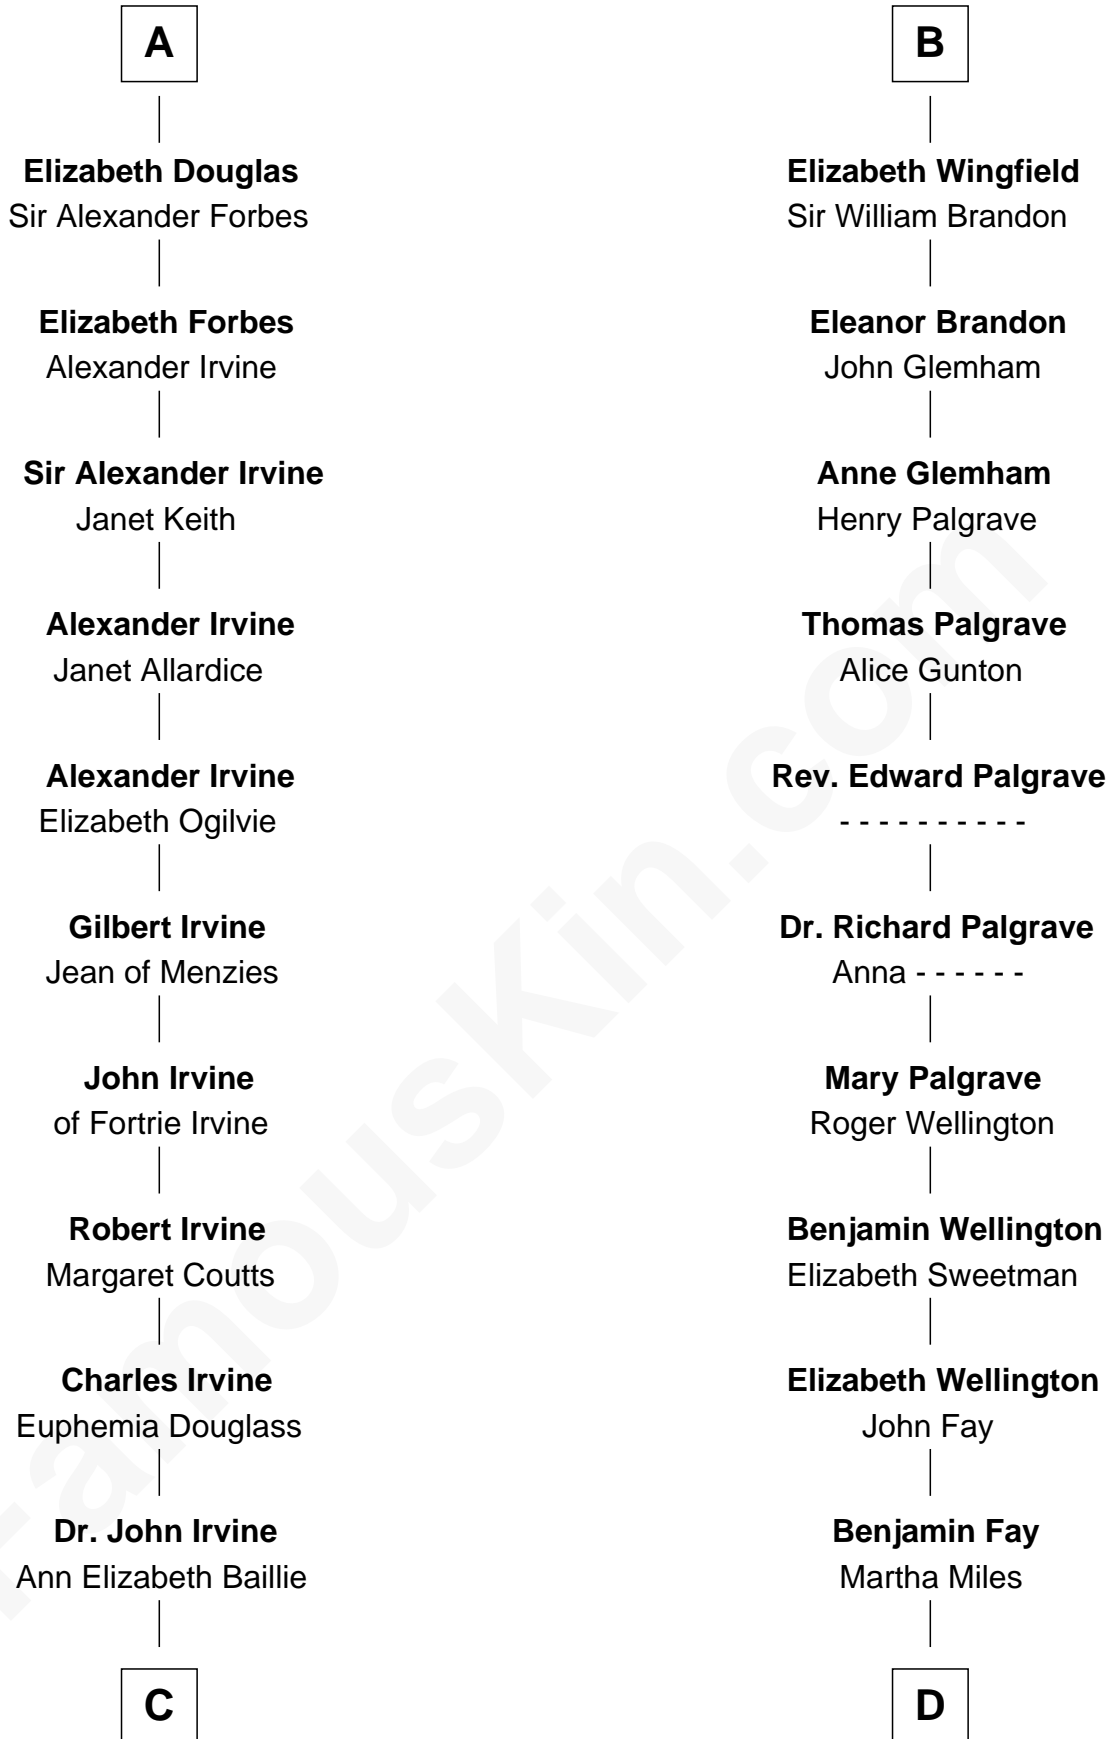

**FamousKin.com**  
**Relationship Chart of**  
**Theodore Roosevelt**  
*26th U.S. President*

**18th cousin 2 times removed of**  
**Eli Whitney**  
*Inventor of the Cotton Gin*

FamousKin.com