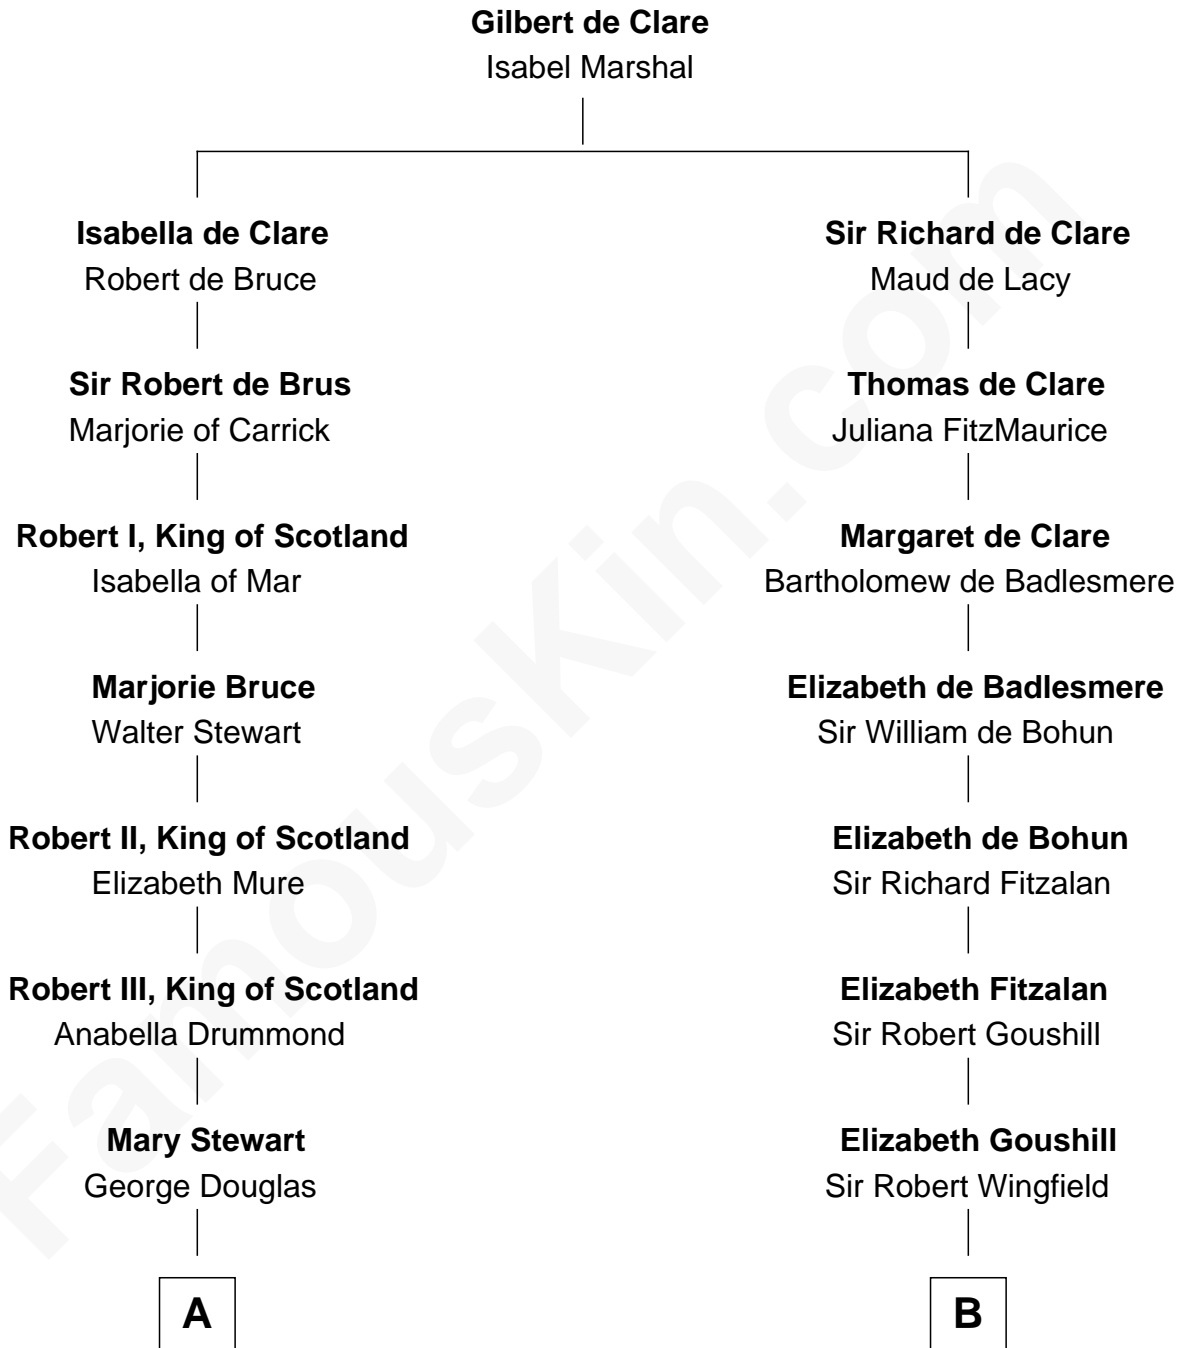

**FamousKin.com**  
**Relationship Chart of**  
**Theodore Roosevelt**  
*26th U.S. President*

**18th cousin 2 times removed of**  
**Eli Whitney**  
*Inventor of the Cotton Gin*

FamousKin.com