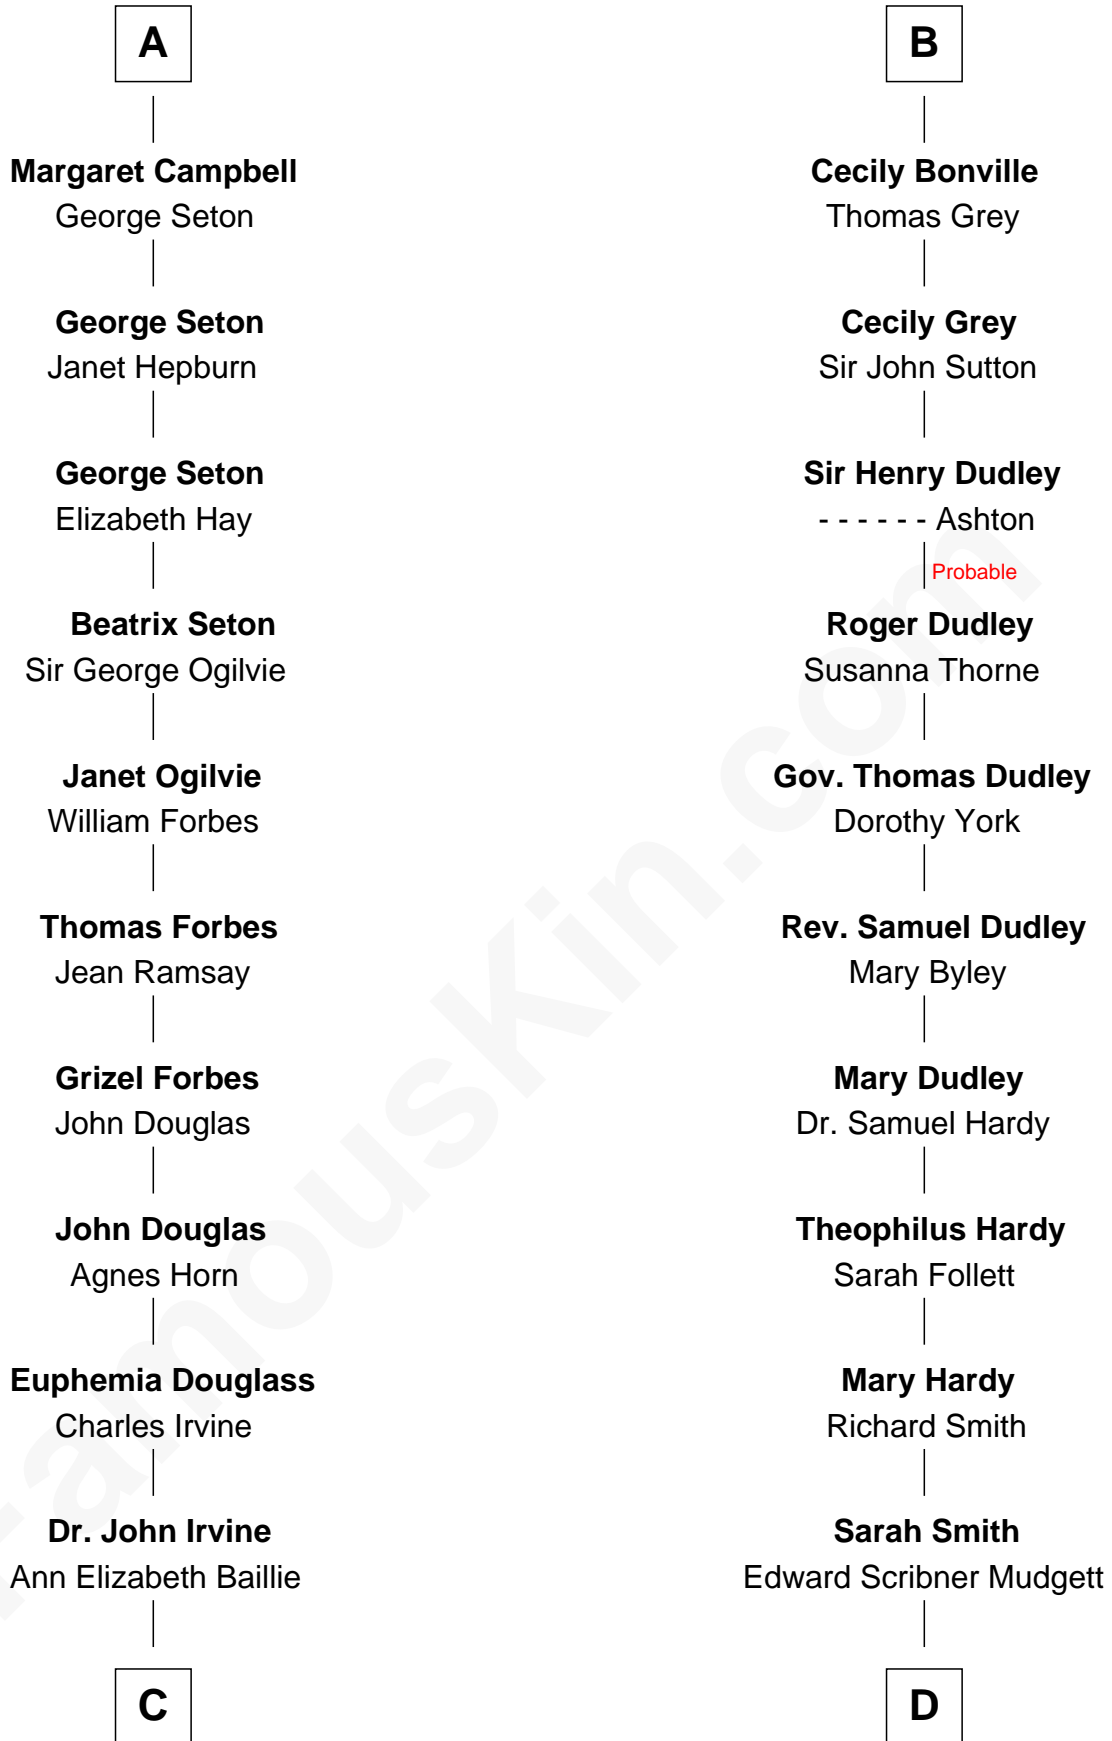

FamousKin.com Relationship Chart of

Theodore Roosevelt

26th U.S. President

20th cousin of

Dr. H. H. Holmes

Serial Killer aka "Devil in the White City"

Sir Richard de Burgh

Margaret - - - - -

Elizabeth de Burgh
Robert I, King of Scotland

Matilda Bruce
Thomas Isaac

Joan Isaac
John de Ergadia

Isabel de Ergadia
Sir John Stewart

Sir Robert Stewart
Joan Stewart

John Stewart
Fingula of the Isles

Isabel Stewart
Colin Campbell

A

Eleanor de Burgh
Sir Thomas de Multon

Elizabeth de Multon
Sir Robert de Harington

Sir John Harington
- - - - -

Sir Robert Harington
Isabel Loring

Sir William Harington
Margaret Hill

Elizabeth Harington
William Bonville

William Bonville
Katherine Neville

B

C

Anne Irvine
James Bulloch

James Stephens Bulloch
Martha Stewart

Martha Bulloch
Theodore Roosevelt

Theodore Roosevelt
26th U.S. President

D