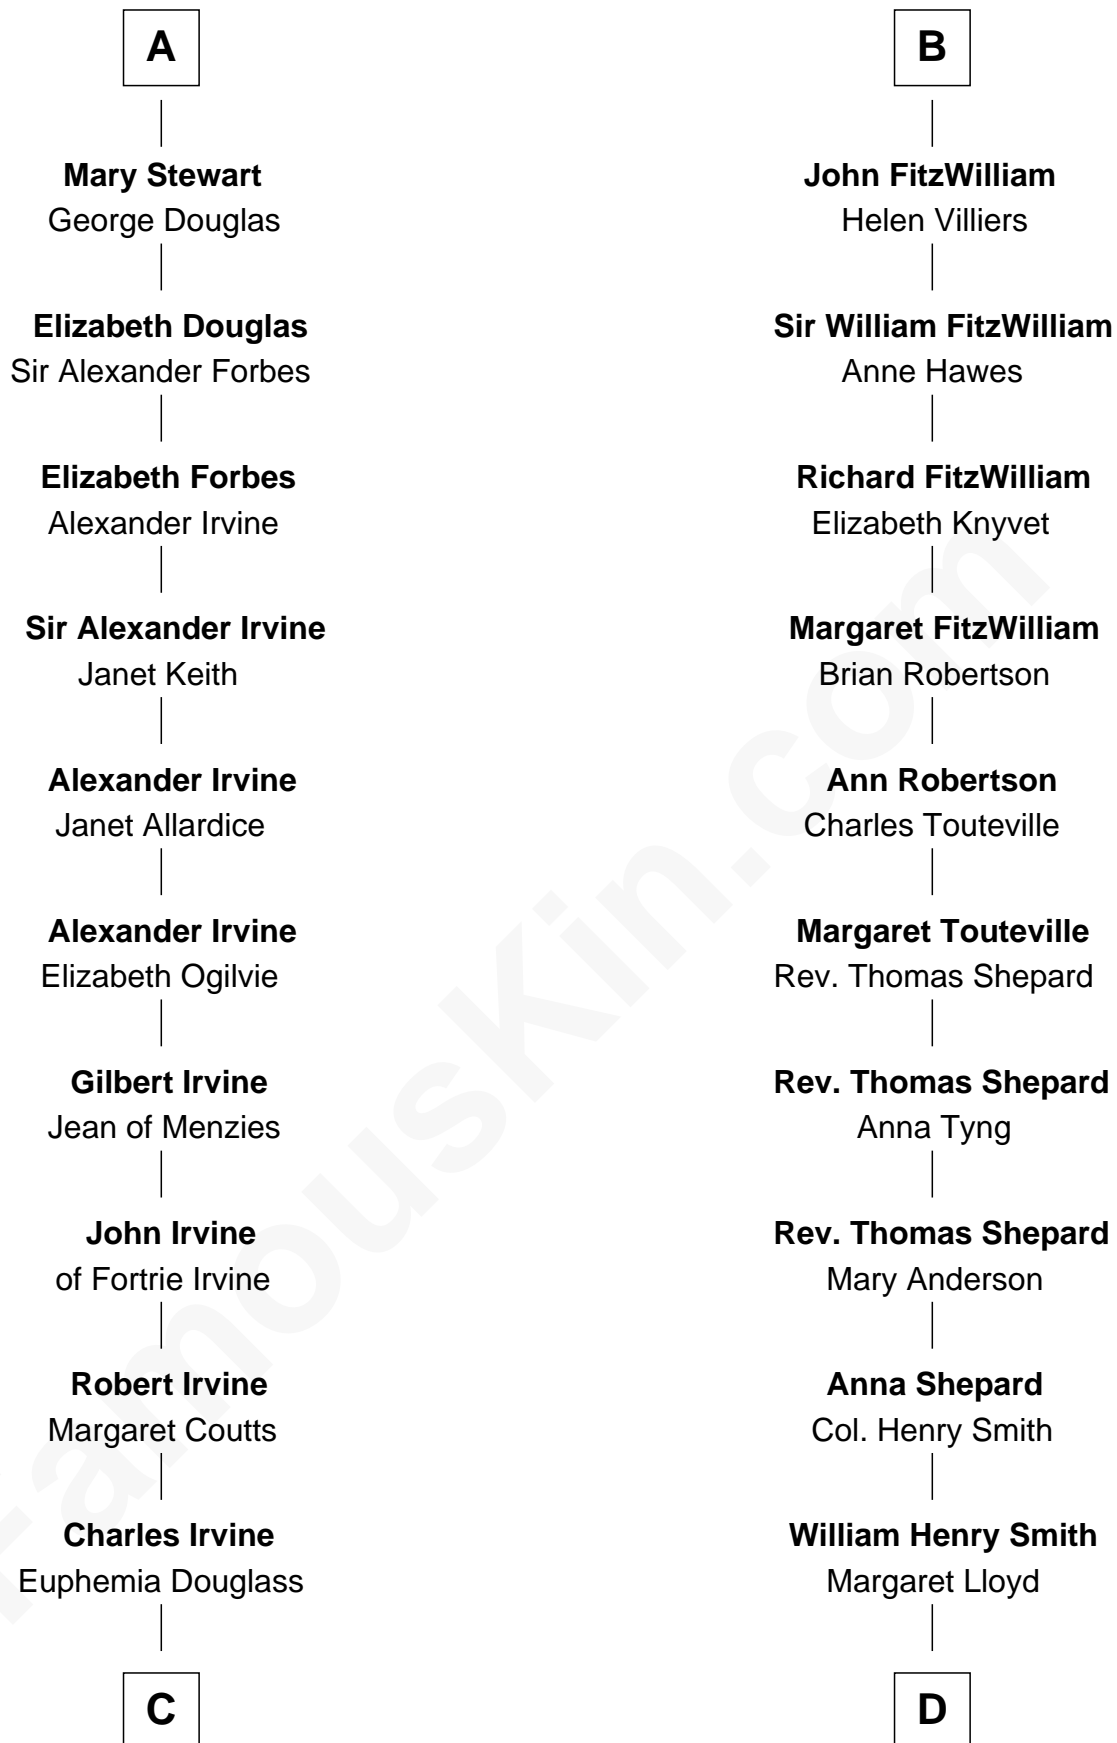

FamousKin.com Relationship Chart of

Theodore Roosevelt

26th U.S. President

21st cousin of

Franklin D. Roosevelt

32nd U.S. President

Sir William Marshal

Isabel de Clare

C

Dr. John Irvine
Ann Elizabeth Baillie

Anne Irvine
James Bulloch

James Stephens Bulloch
Martha Stewart

Martha Bulloch
Theodore Roosevelt

Theodore Roosevelt
26th U.S. President

D

Rebecca Smith
John Aspinwall

John Aspinwall
Susan Howland

Mary Rebecca Aspinwall
Isaac Daniel Roosevelt

James Roosevelt
Sara Delano

Franklin D. Roosevelt
32nd U.S. President