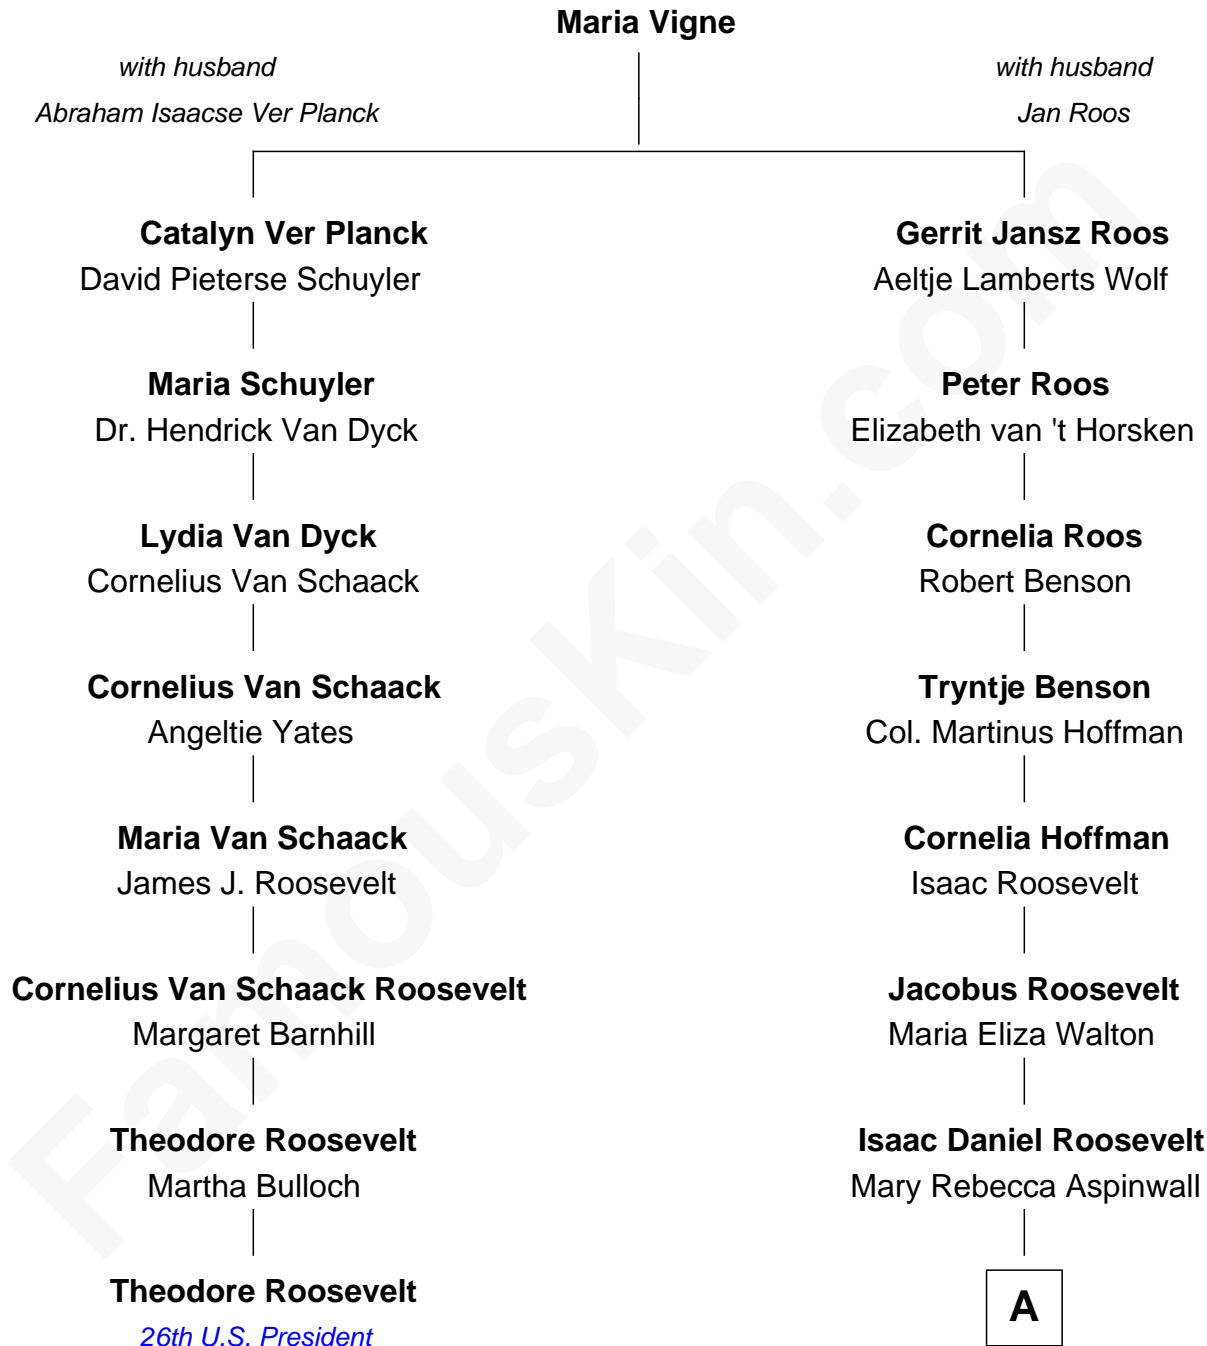

FamousKin.com
Relationship Chart of
Theodore Roosevelt
26th U.S. President

7th cousin 1 time removed of
Franklin D. Roosevelt
32nd U.S. President

A

|
James Roosevelt

Sara Delano

|
Franklin D. Roosevelt

32nd U.S. President

FamousKin.com