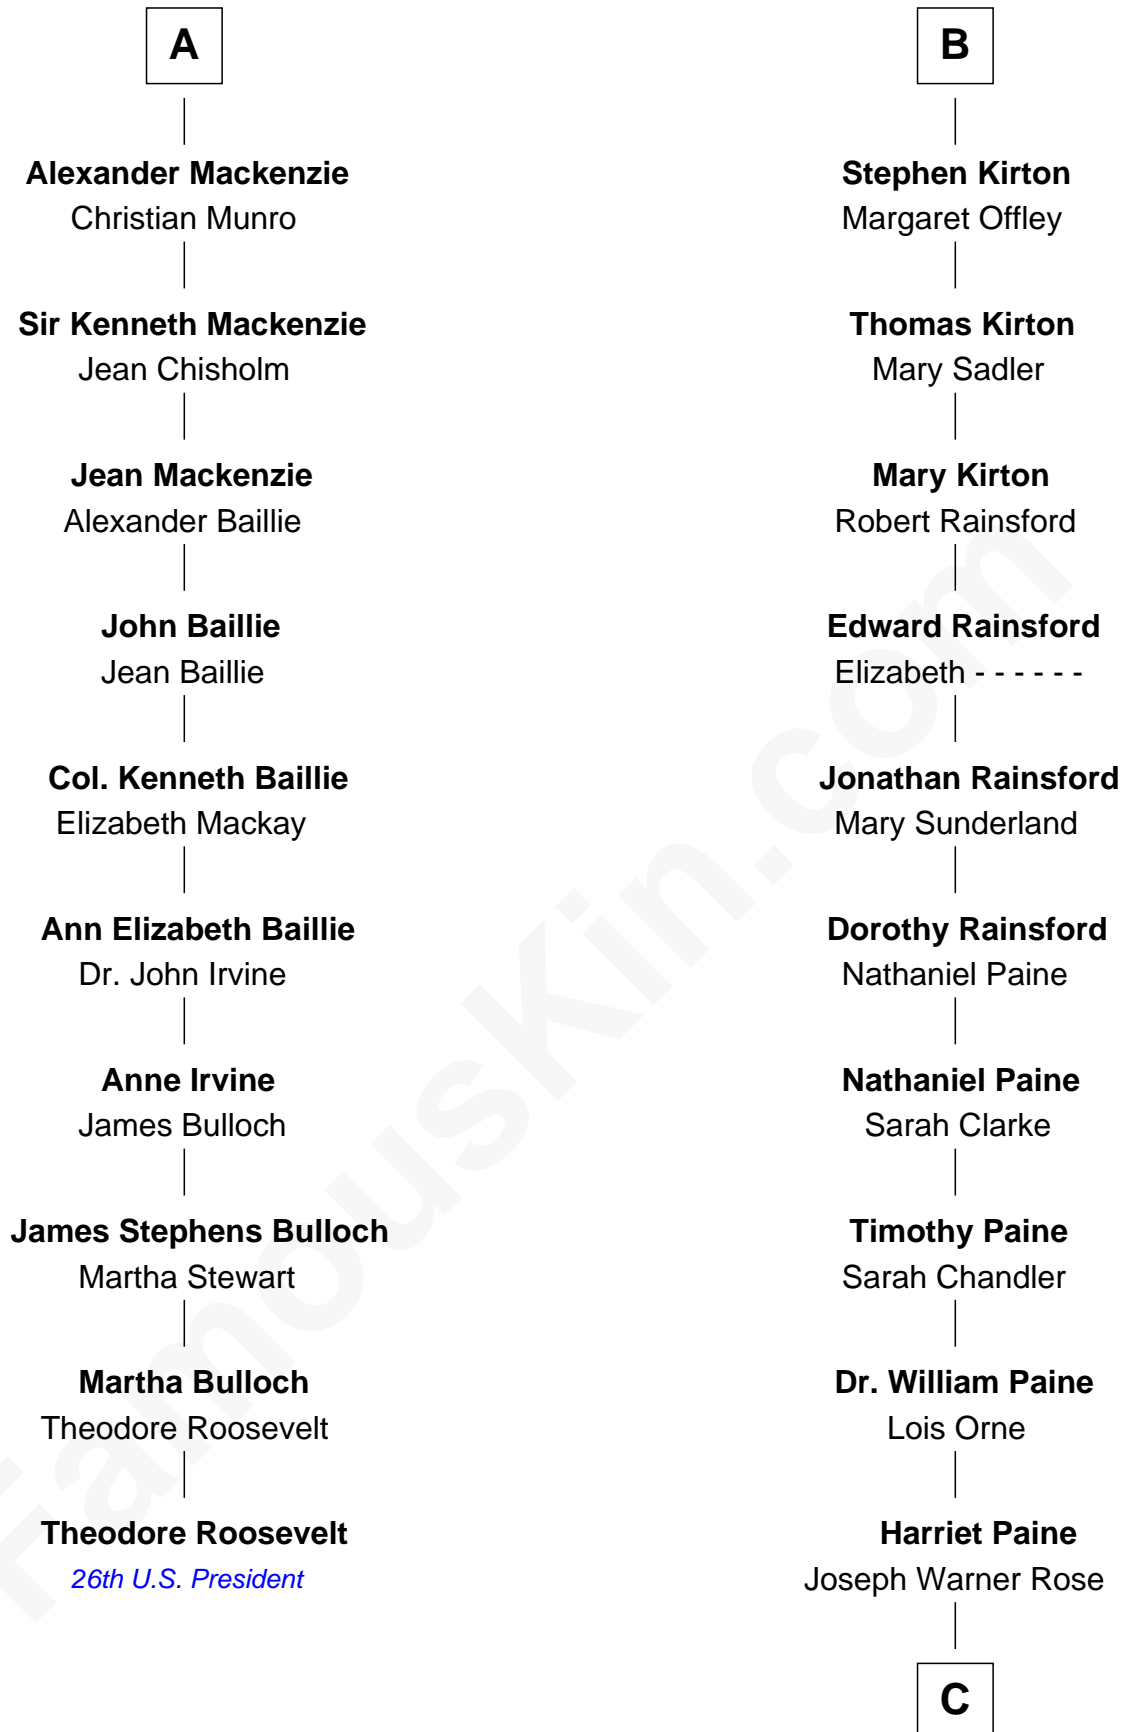

**FamousKin.com**  
**Relationship Chart of**  
**Theodore Roosevelt**  
*26th U.S. President*

16th cousin 3 times removed of

**Alice (Lee) Roosevelt**  
*First Wife of President Theodore Roosevelt*

**C**

**Harriet Paine Rose**

John Clarke Lee

**George Cabot Lee**

Caroline Watts Haskell

**Alice (Lee) Roosevelt**

*Wife of President Theodore Roosevelt*

FamousKin.com