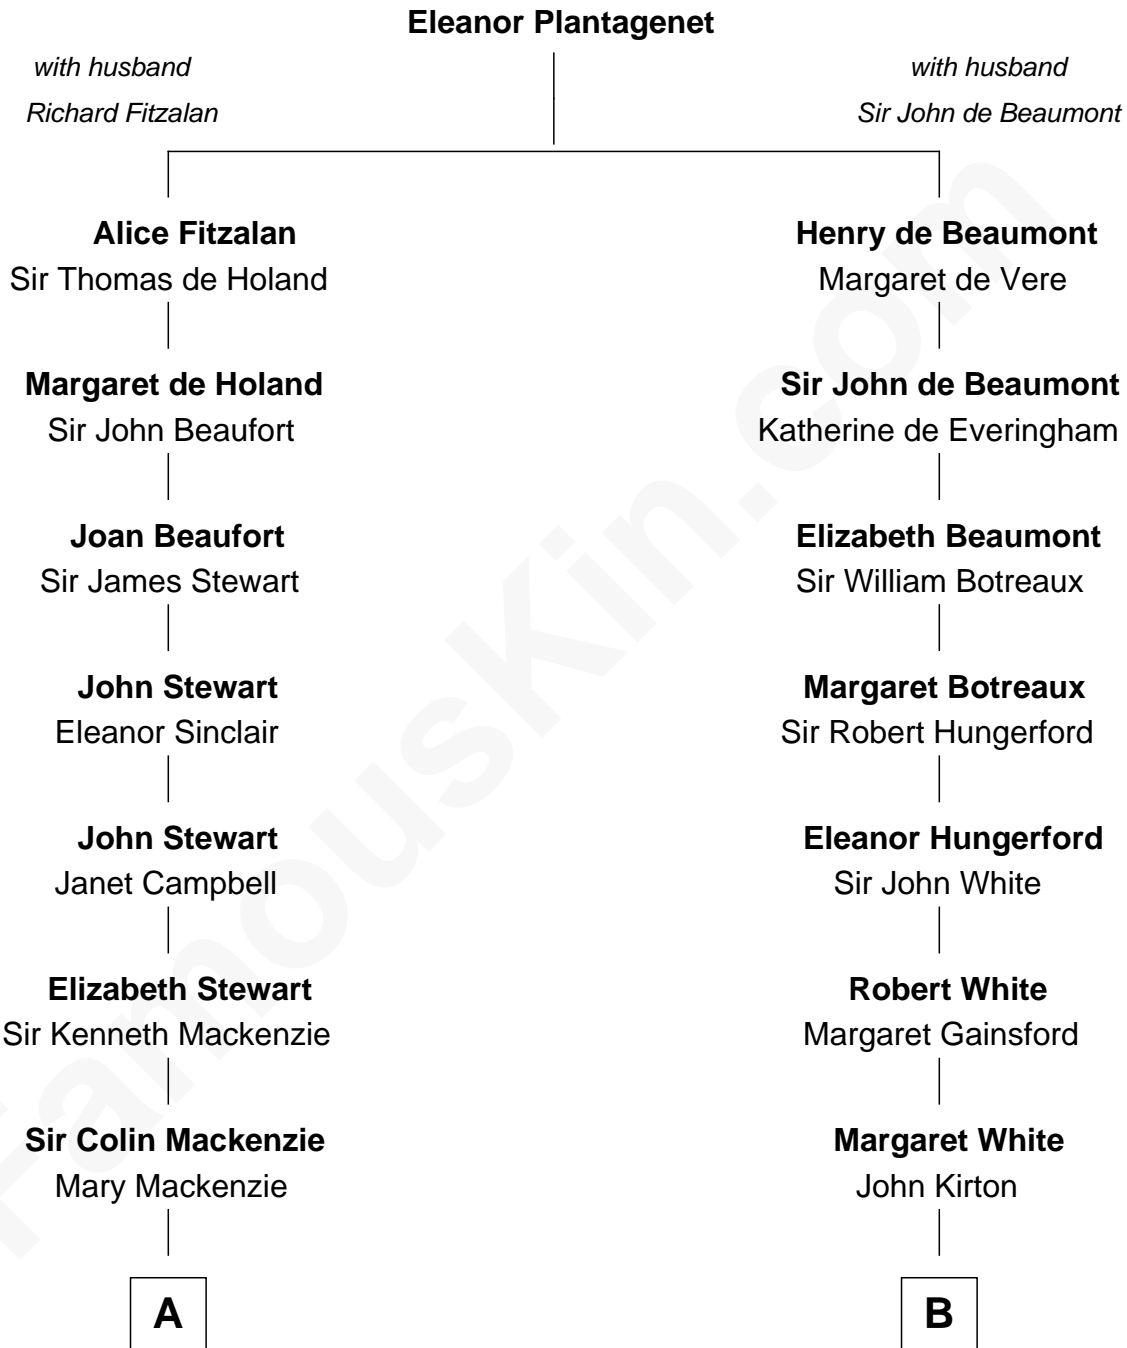

**FamousKin.com**  
**Relationship Chart of**  
**Theodore Roosevelt**  
*26th U.S. President*

16th cousin 3 times removed of

**Alice (Lee) Roosevelt**  
*First Wife of President Theodore Roosevelt*

**C**

**Harriet Paine Rose**

John Clarke Lee

**George Cabot Lee**

Caroline Watts Haskell

**Alice (Lee) Roosevelt**

*Wife of President Theodore Roosevelt*

FamousKin.com