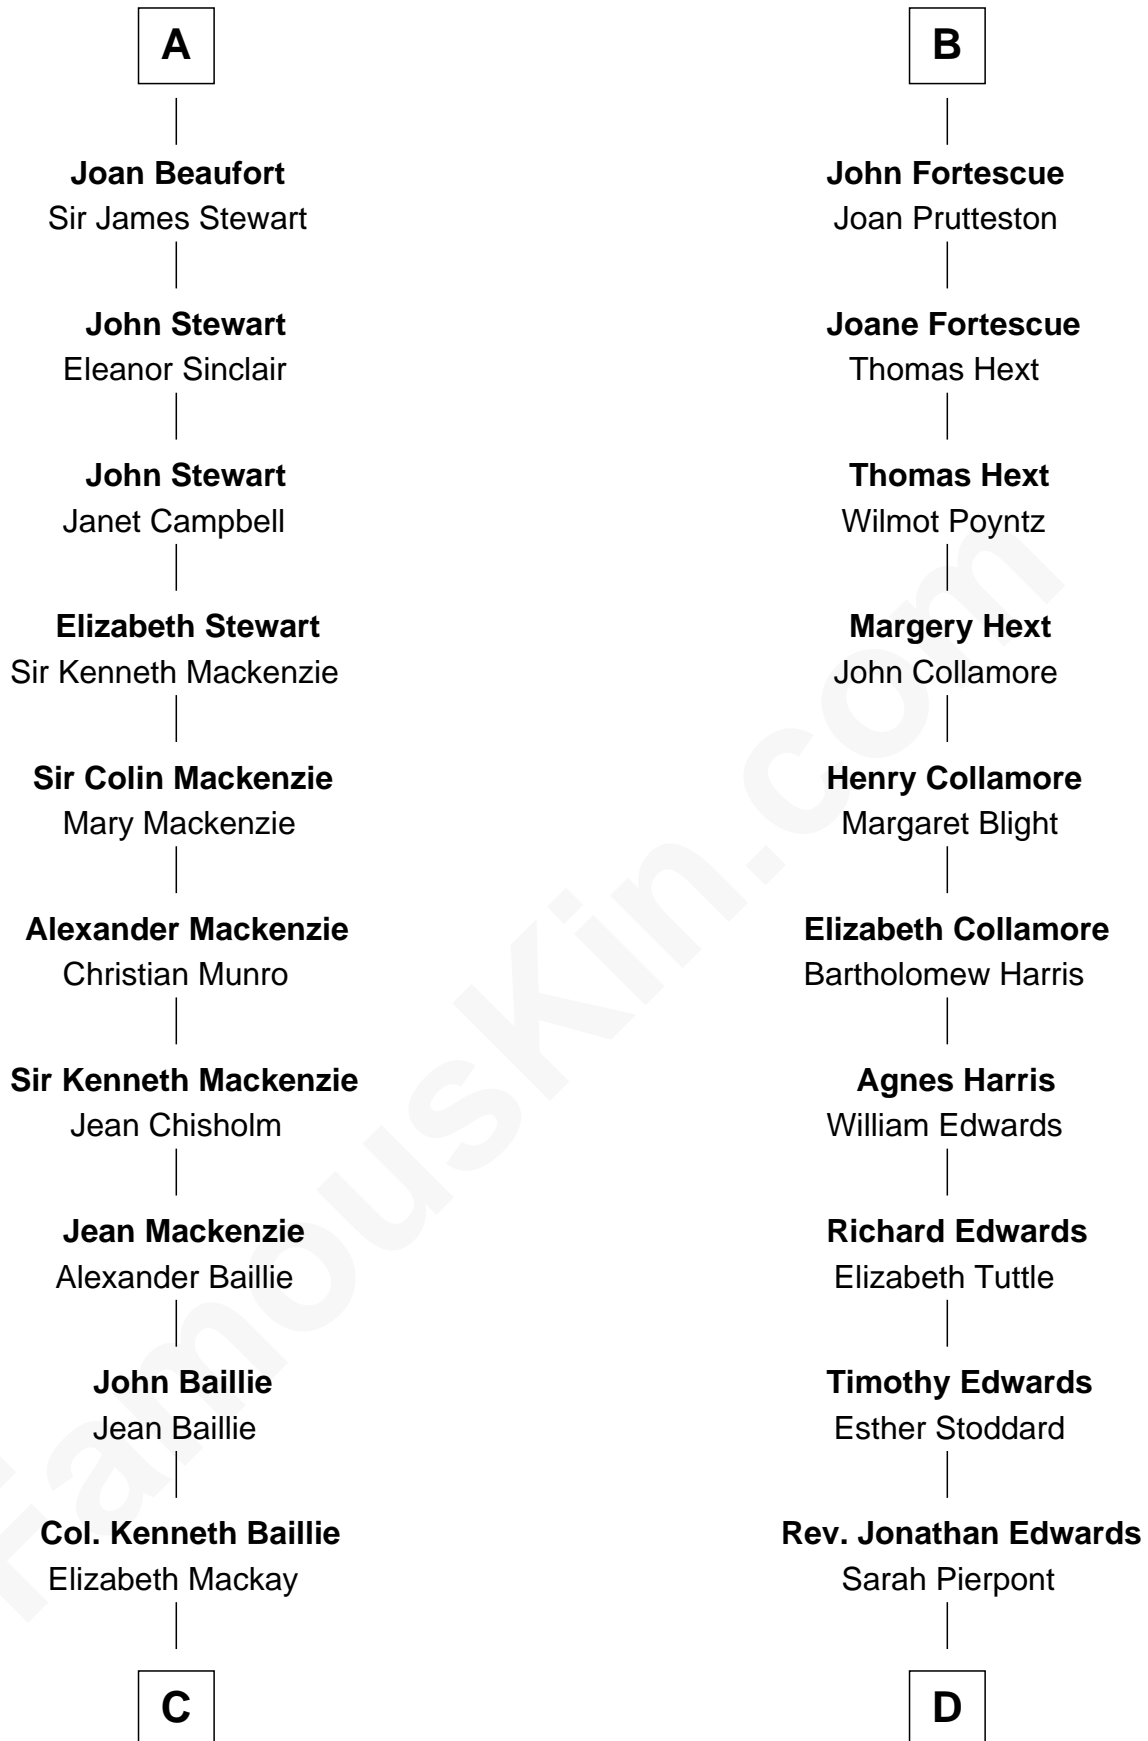

FamousKin.com
Relationship Chart of
Theodore Roosevelt
26th U.S. President

21st cousin of
Edith (Carow) Roosevelt
First Lady of President Theodore Roosevelt

C

Ann Elizabeth Baillie

Dr. John Irvine

Anne Irvine

James Bulloch

James Stephens Bulloch

Martha Stewart

Martha Bulloch

Theodore Roosevelt

Theodore Roosevelt

26th U.S. President

D

Edith (Carow) Roosevelt

First Lady of Theodore Roosevelt