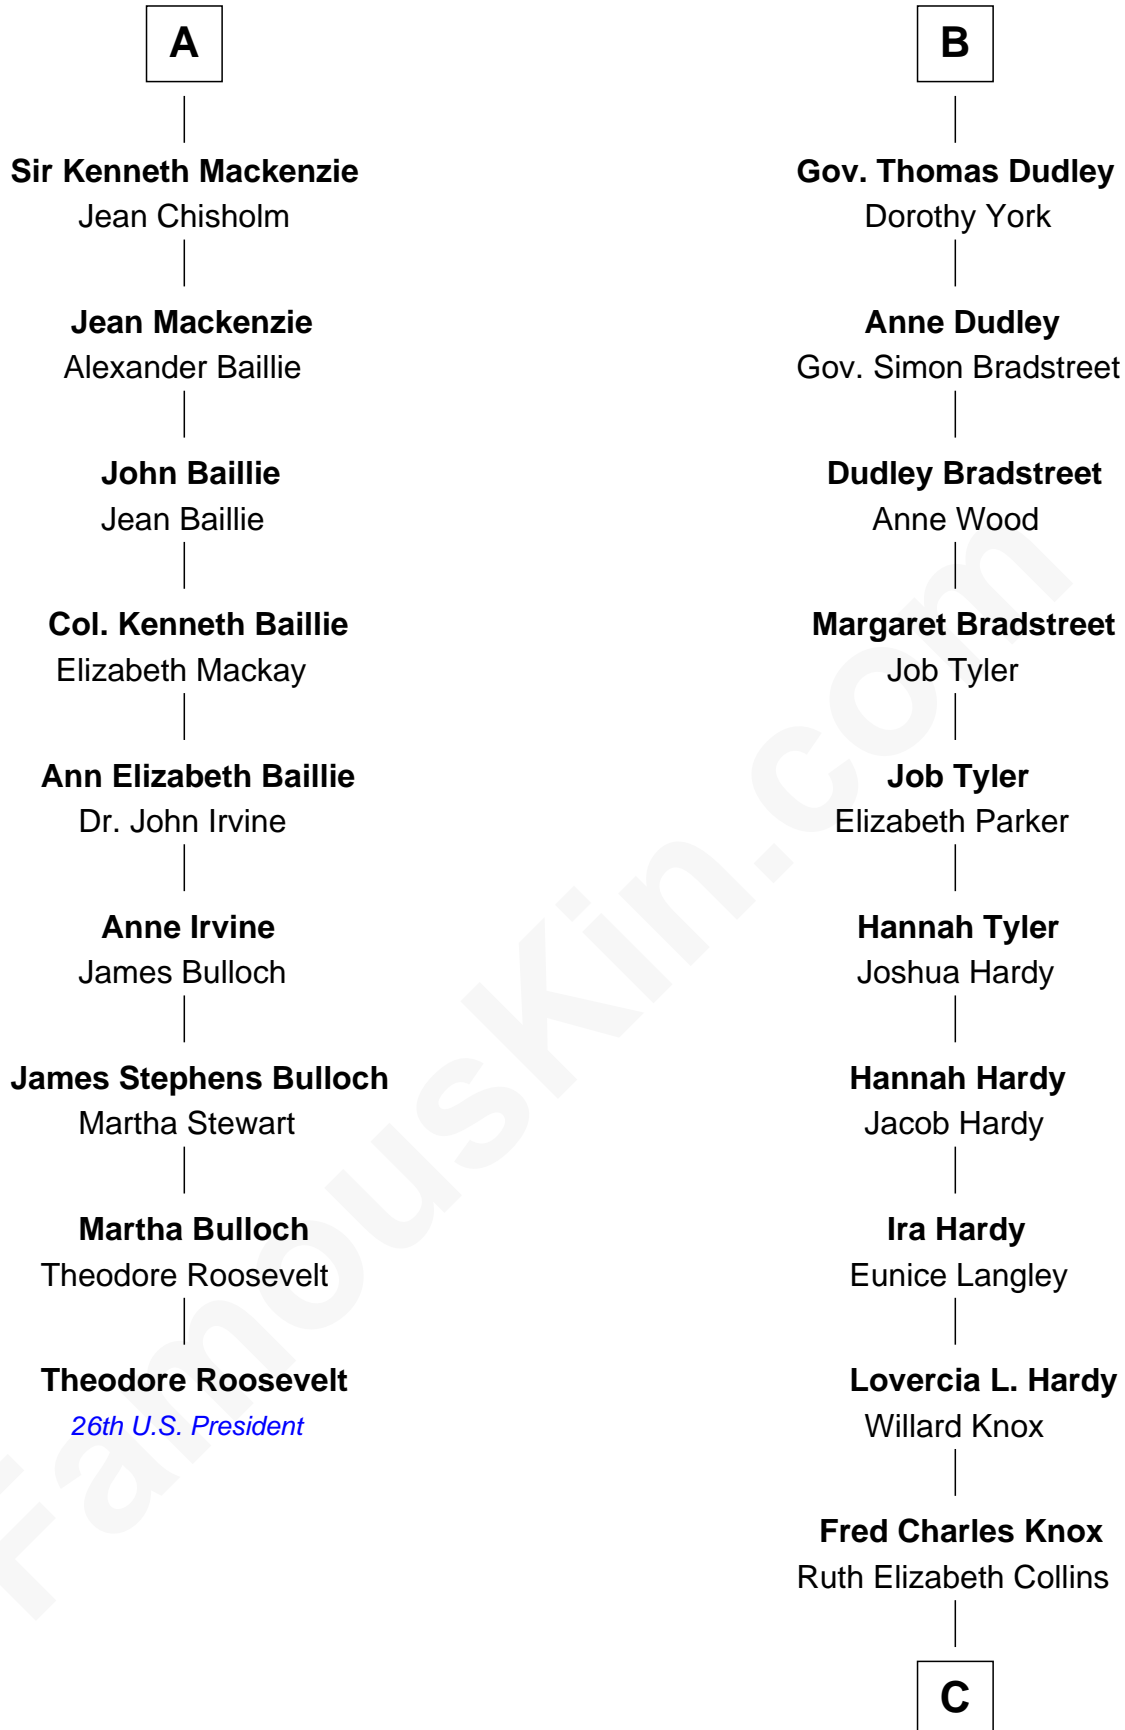

FamousKin.com
Relationship Chart of
Theodore Roosevelt
26th U.S. President

15th cousin 4 times removed of

James Taylor
Singer-Songwriter

C

Ella Angelique Knox
Henry Herman Woodard

Gertrude Arline Woodard
Dr. Isaac Montrose Taylor

James Taylor
Singer-Songwriter

FamousKin.com