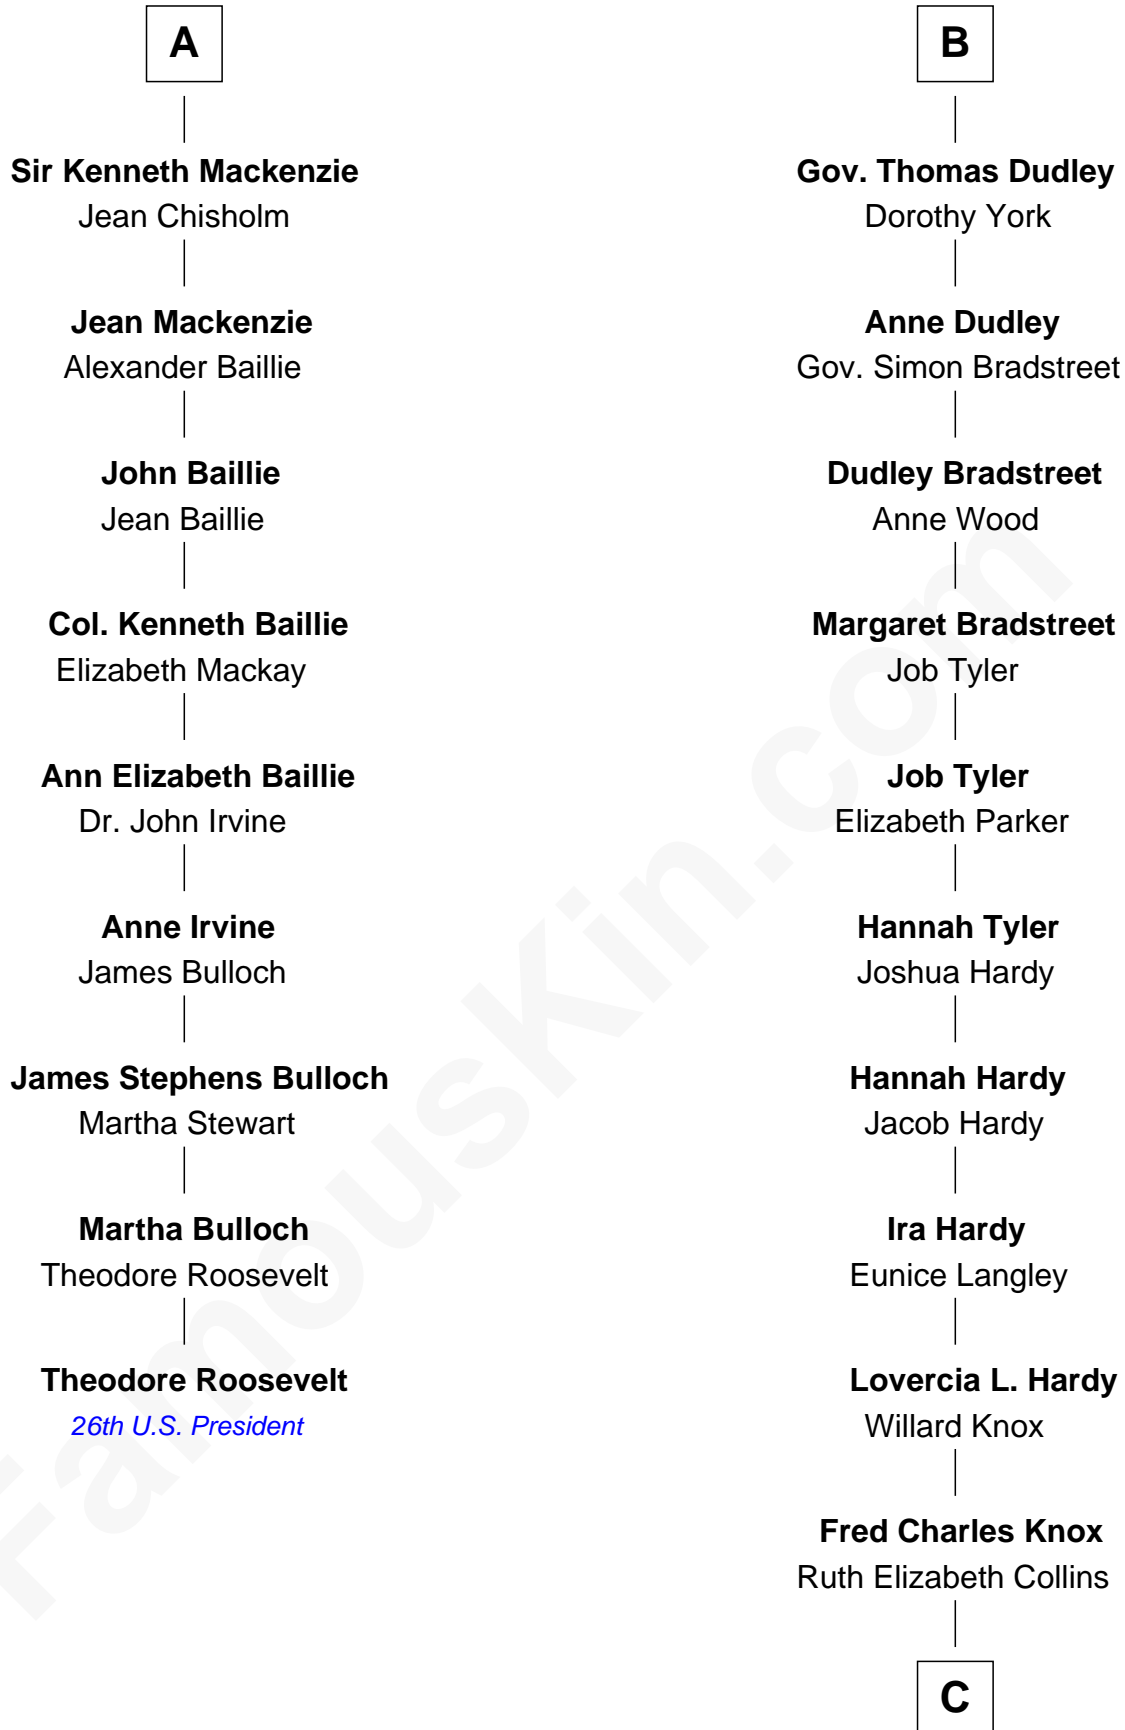

FamousKin.com
Relationship Chart of
Theodore Roosevelt
26th U.S. President

15th cousin 4 times removed of

James Taylor
Singer-Songwriter

Sir Thomas de Holand
 Alice Fitzalan

C

Ella Angelique Knox
Henry Herman Woodard

Gertrude Arline Woodard
Dr. Isaac Montrose Taylor

James Taylor
Singer-Songwriter

FamousKin.com