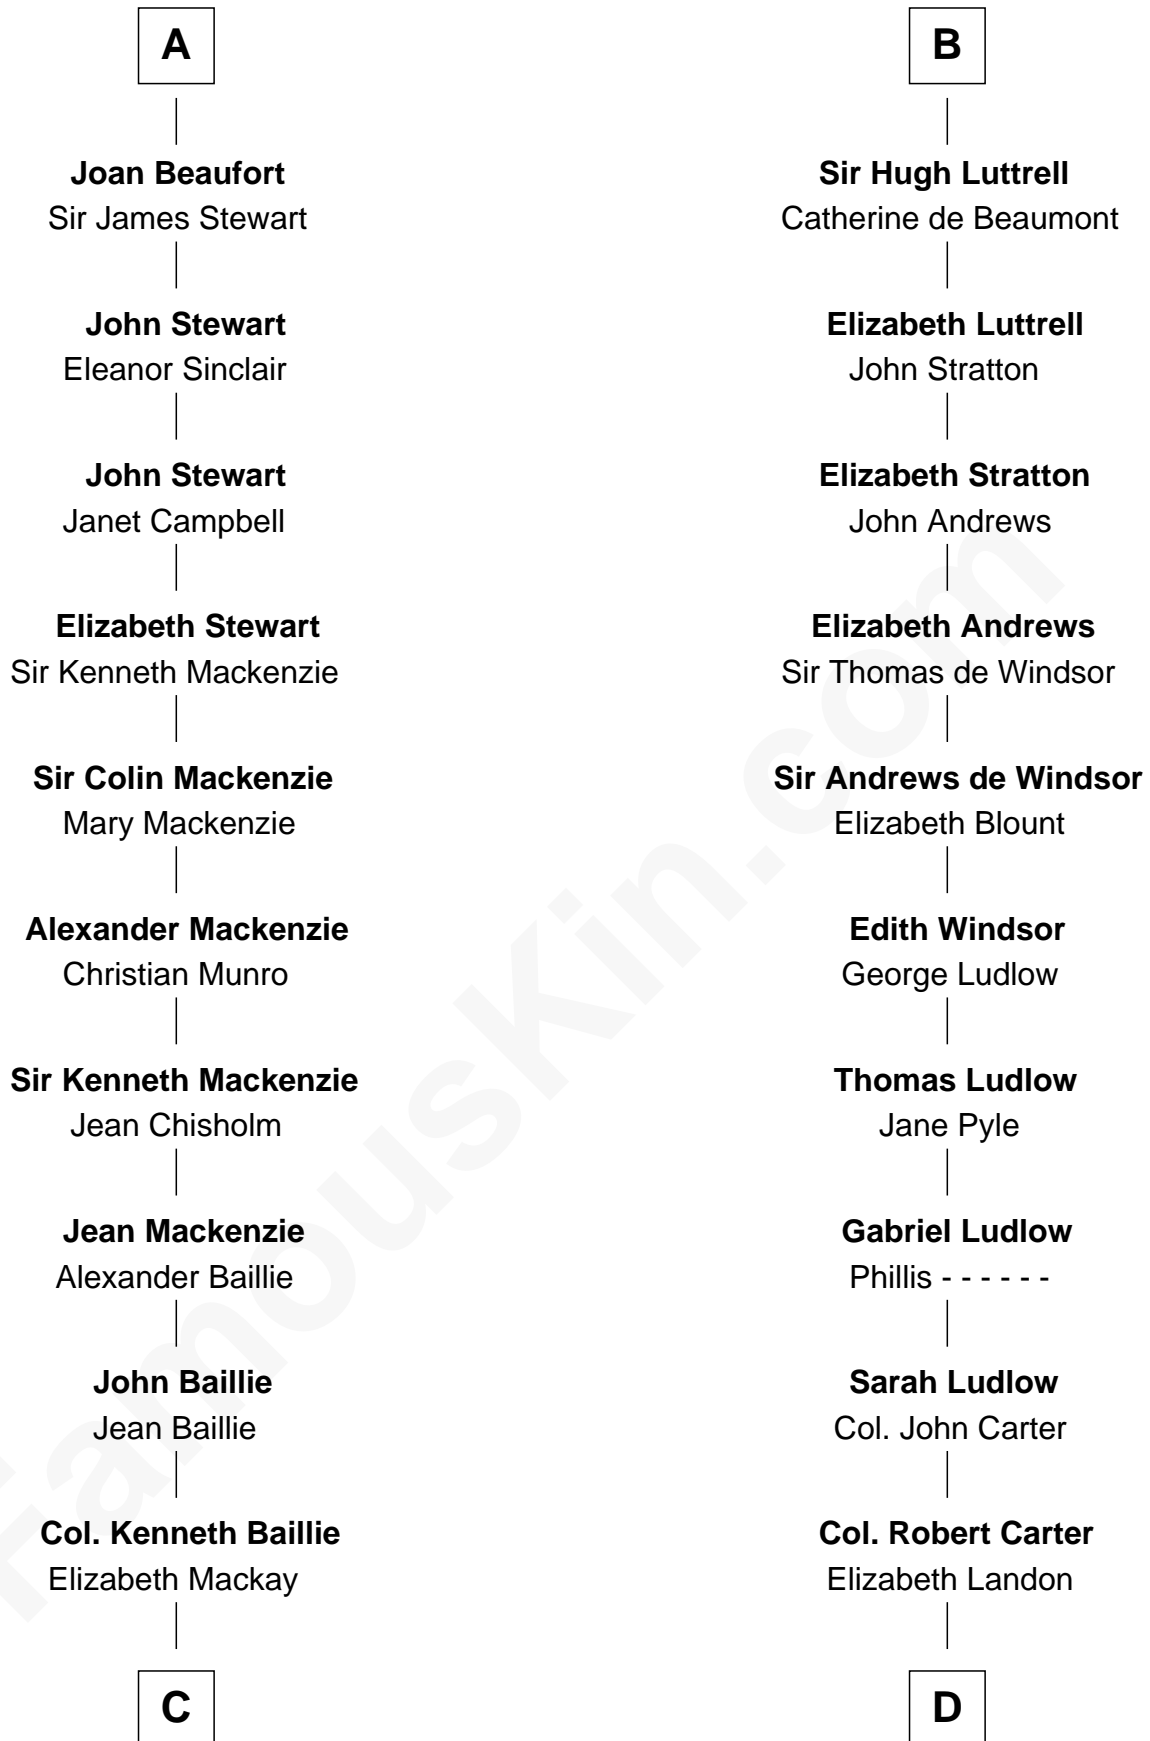

FamousKin.com
Relationship Chart of
Theodore Roosevelt
26th U.S. President

18th cousin 3 times removed of

Carter Braxton
Signer of the Declaration of Independence

C

Ann Elizabeth Baillie

Dr. John Irvine

Anne Irvine

James Bulloch

James Stephens Bulloch

Martha Stewart

Martha Bulloch

Theodore Roosevelt

Theodore Roosevelt

26th U.S. President

D

Mary Carter

George Braxton

Carter Braxton

Signer of Declaration of Independence

FamousKin.com