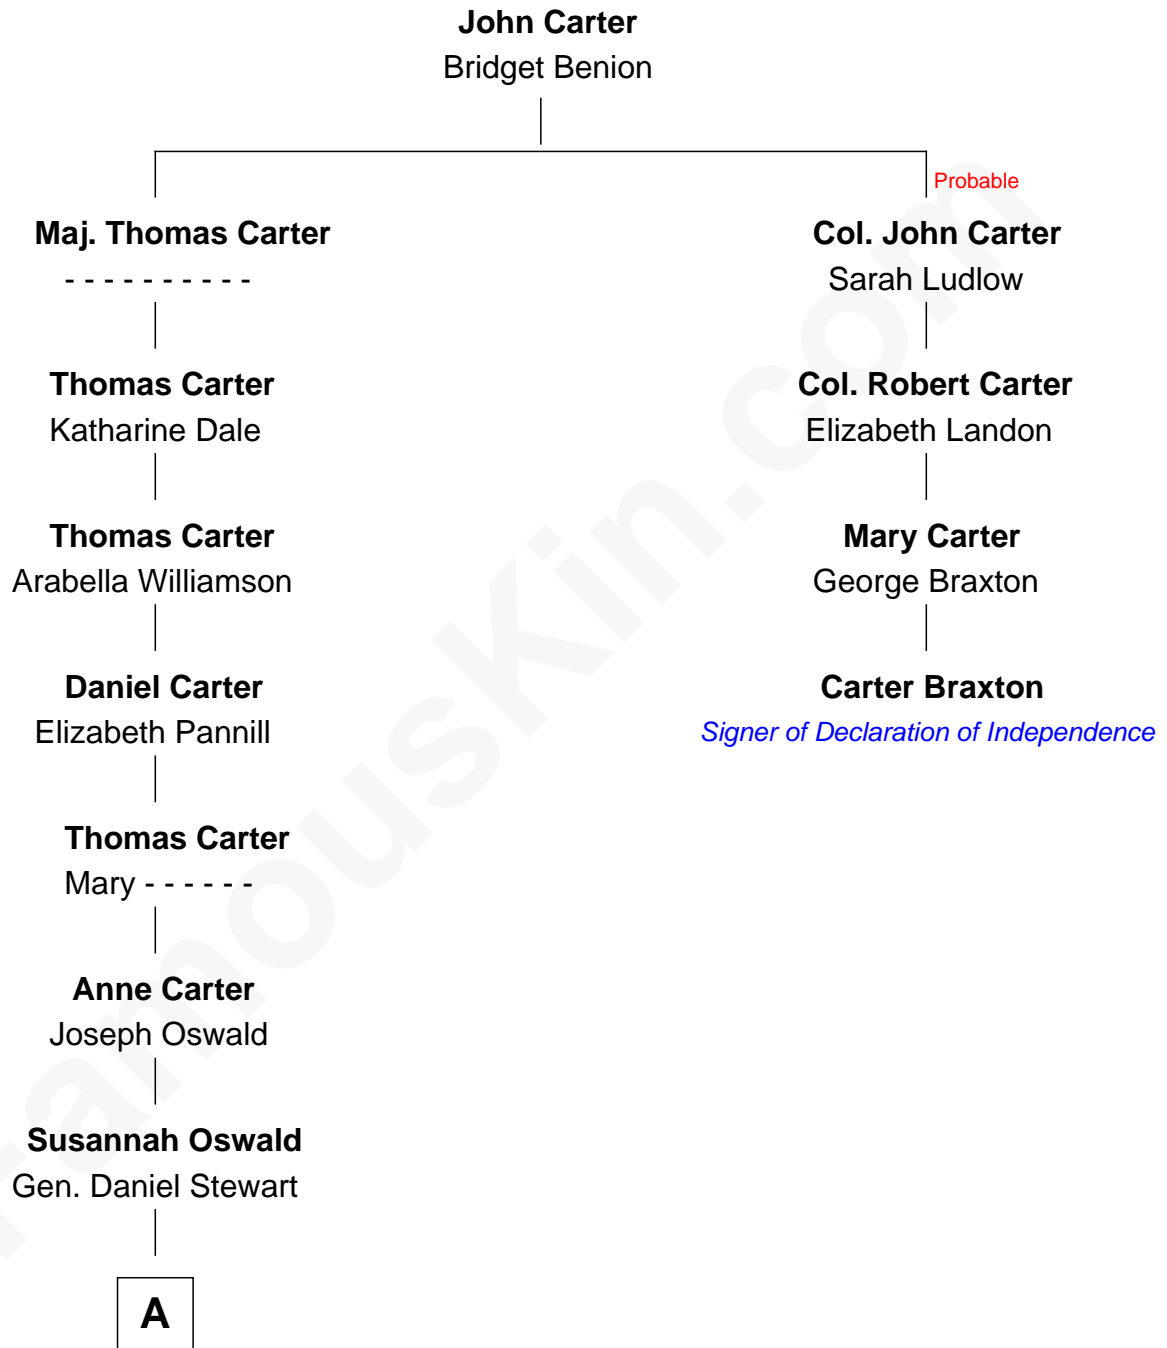

FamousKin.com
Relationship Chart of
Theodore Roosevelt
26th U.S. President

3rd cousin 6 times removed of

Carter Braxton
Signer of the Declaration of Independence

A

—
Martha Stewart
James Stephens Bulloch

—
Martha Bulloch
Theodore Roosevelt

—
Theodore Roosevelt
26th U.S. President

FamousKin.com