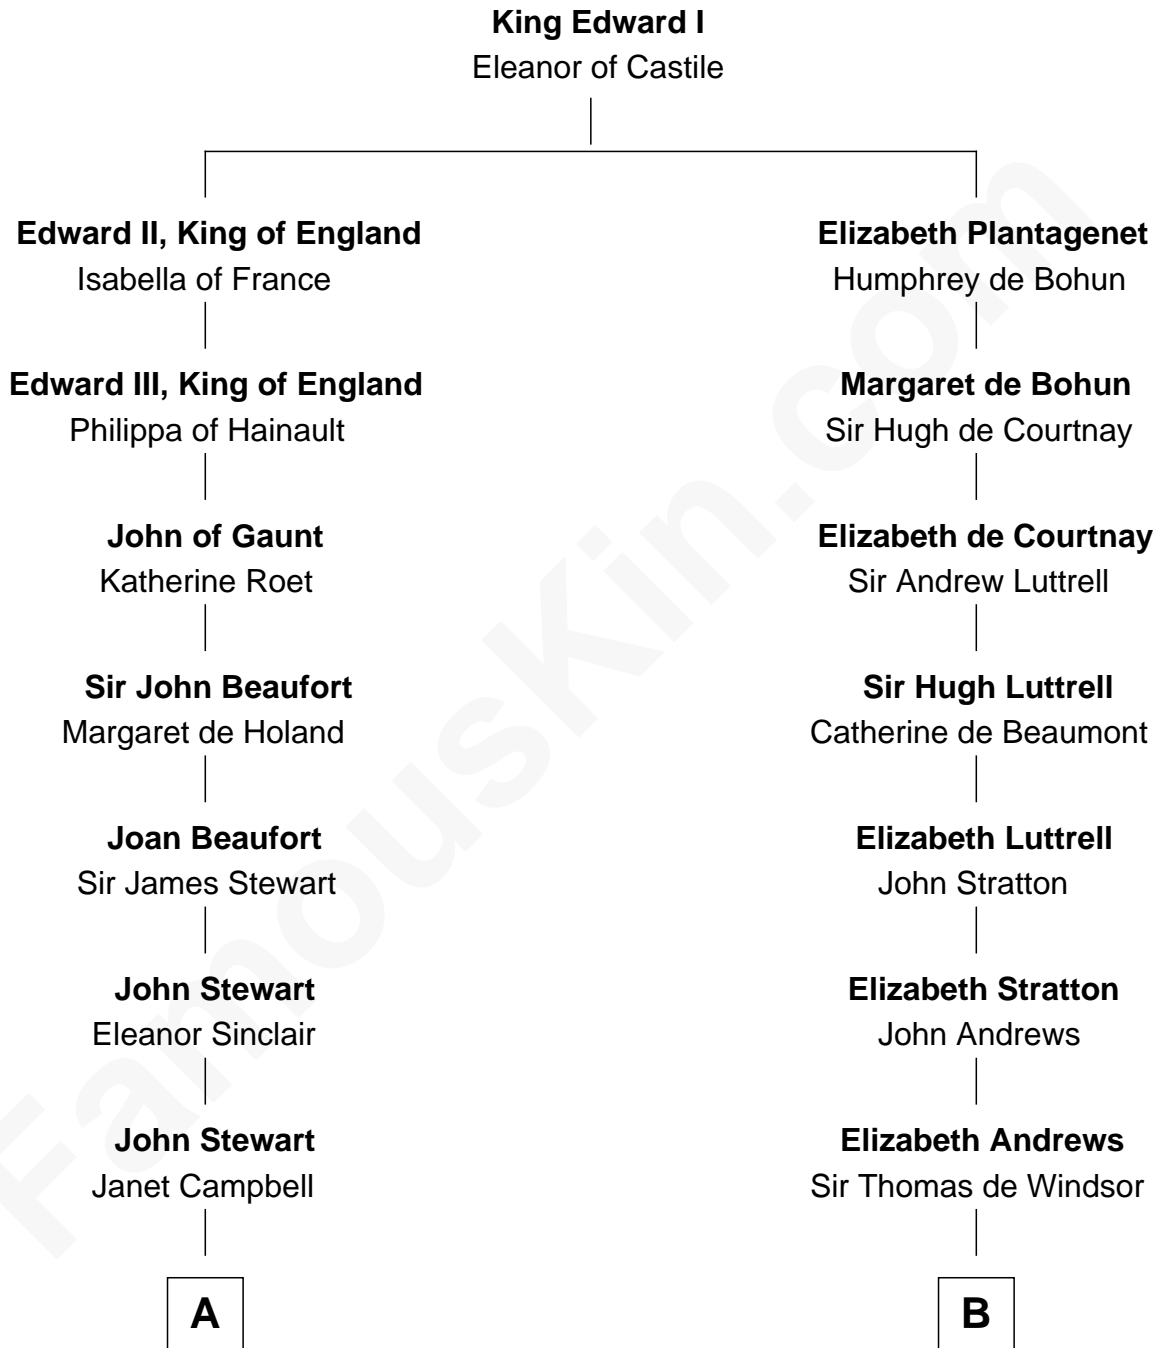

FamousKin.com
Relationship Chart of
Theodore Roosevelt
26th U.S. President

14th cousin 4 times removed of

Carter Braxton
Signer of the Declaration of Independence

C

—
Martha Bulloch
Theodore Roosevelt

—
Theodore Roosevelt
26th U.S. President

FamousKin.com