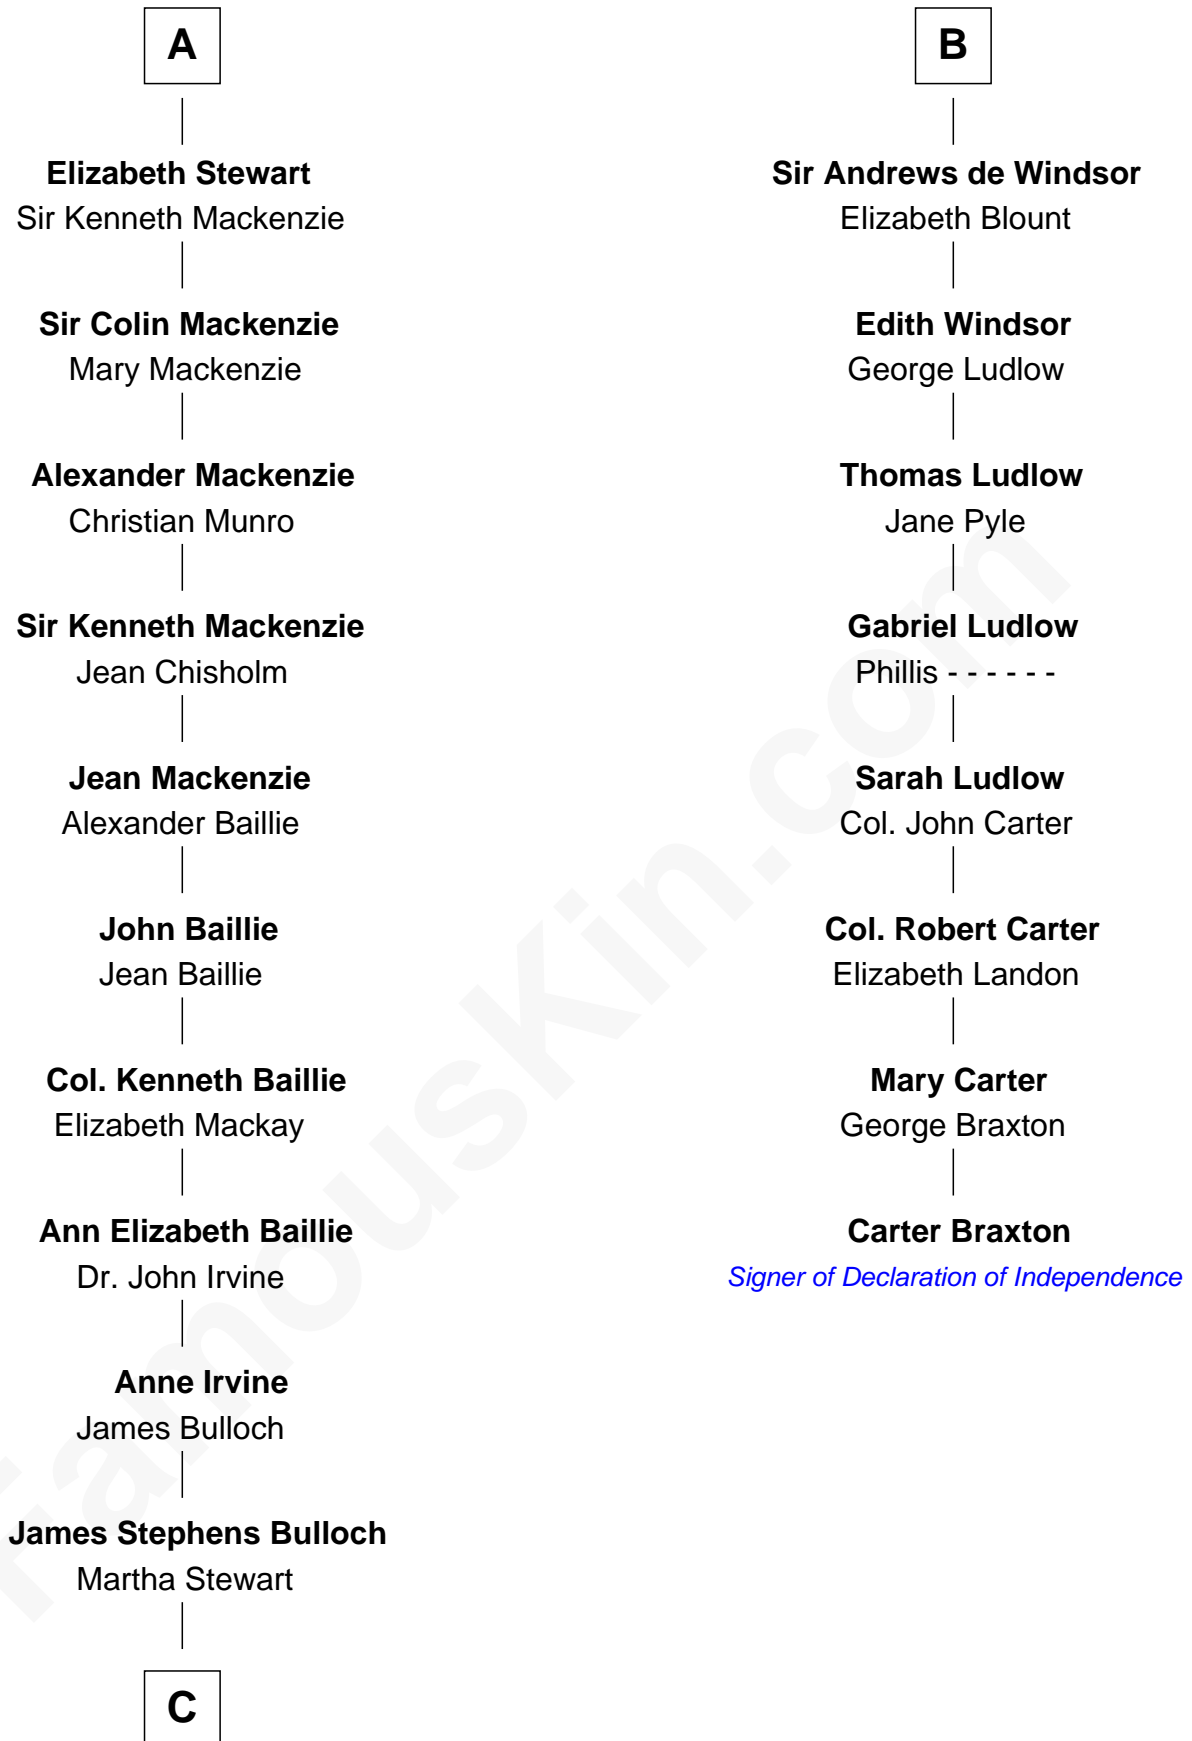

FamousKin.com
Relationship Chart of
Theodore Roosevelt
26th U.S. President

14th cousin 4 times removed of

Carter Braxton
Signer of the Declaration of Independence

C

—
Martha Bulloch
Theodore Roosevelt

—
Theodore Roosevelt
26th U.S. President

FamousKin.com