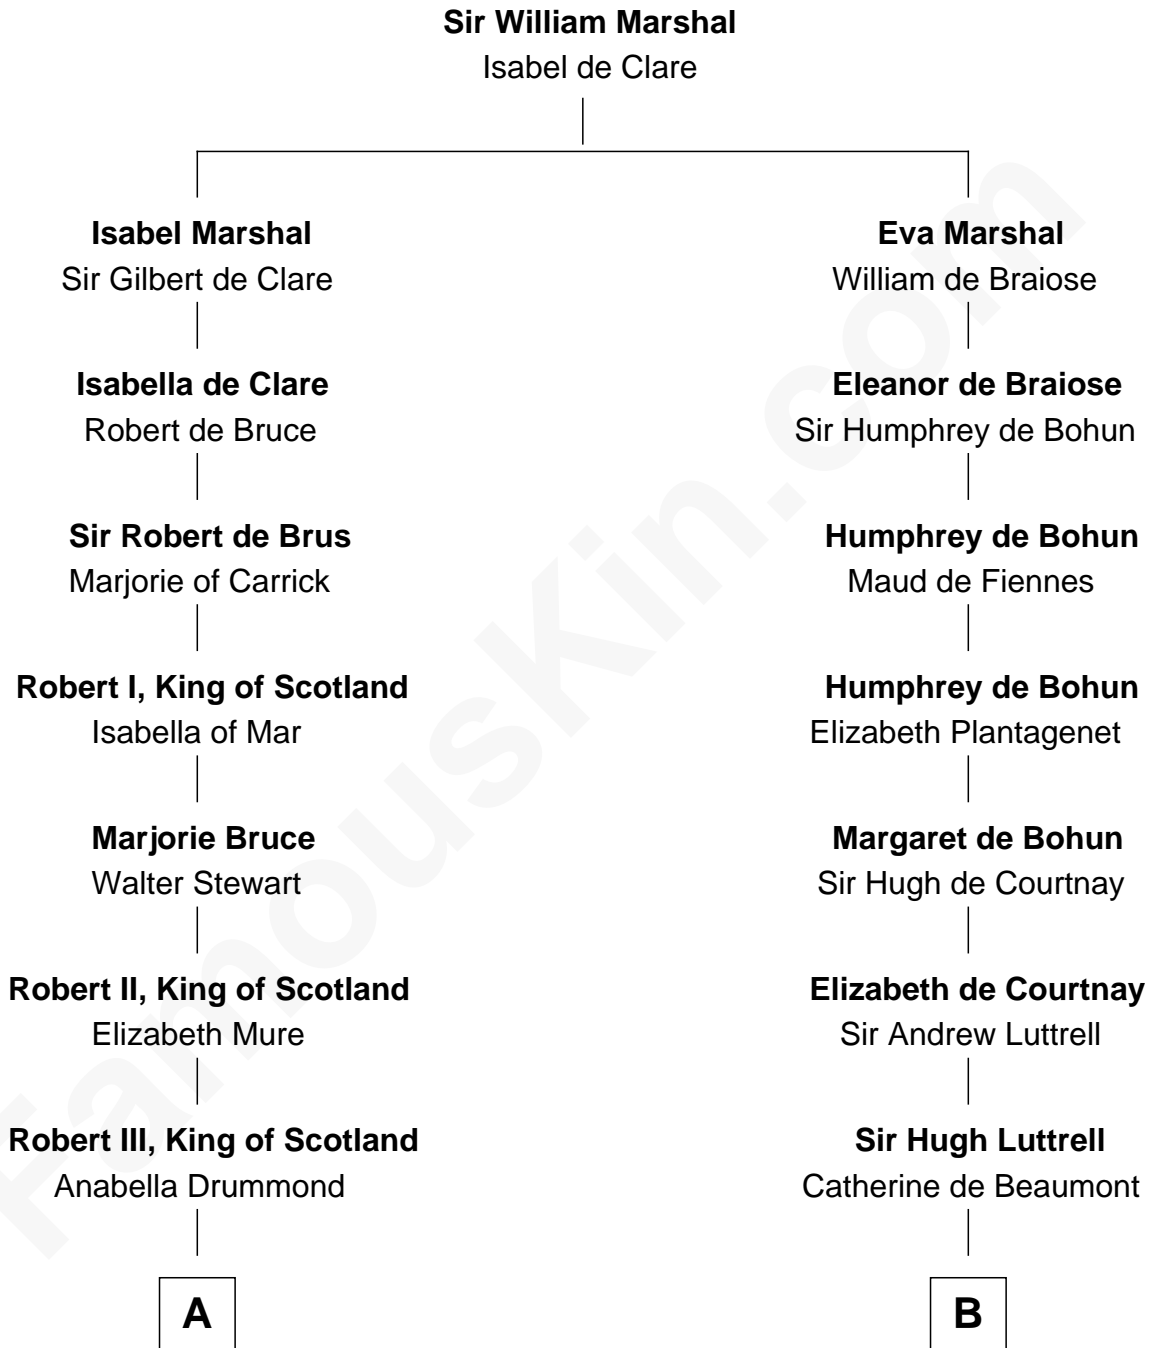

FamousKin.com
Relationship Chart of
Theodore Roosevelt
26th U.S. President

17th cousin 4 times removed of

Carter Braxton
Signer of the Declaration of Independence

C

—
Dr. John Irvine
Ann Elizabeth Baillie

—
Anne Irvine
James Bulloch

—
James Stephens Bulloch
Martha Stewart

—
Martha Bulloch
Theodore Roosevelt

—
Theodore Roosevelt
26th U.S. President

FamousKin.com