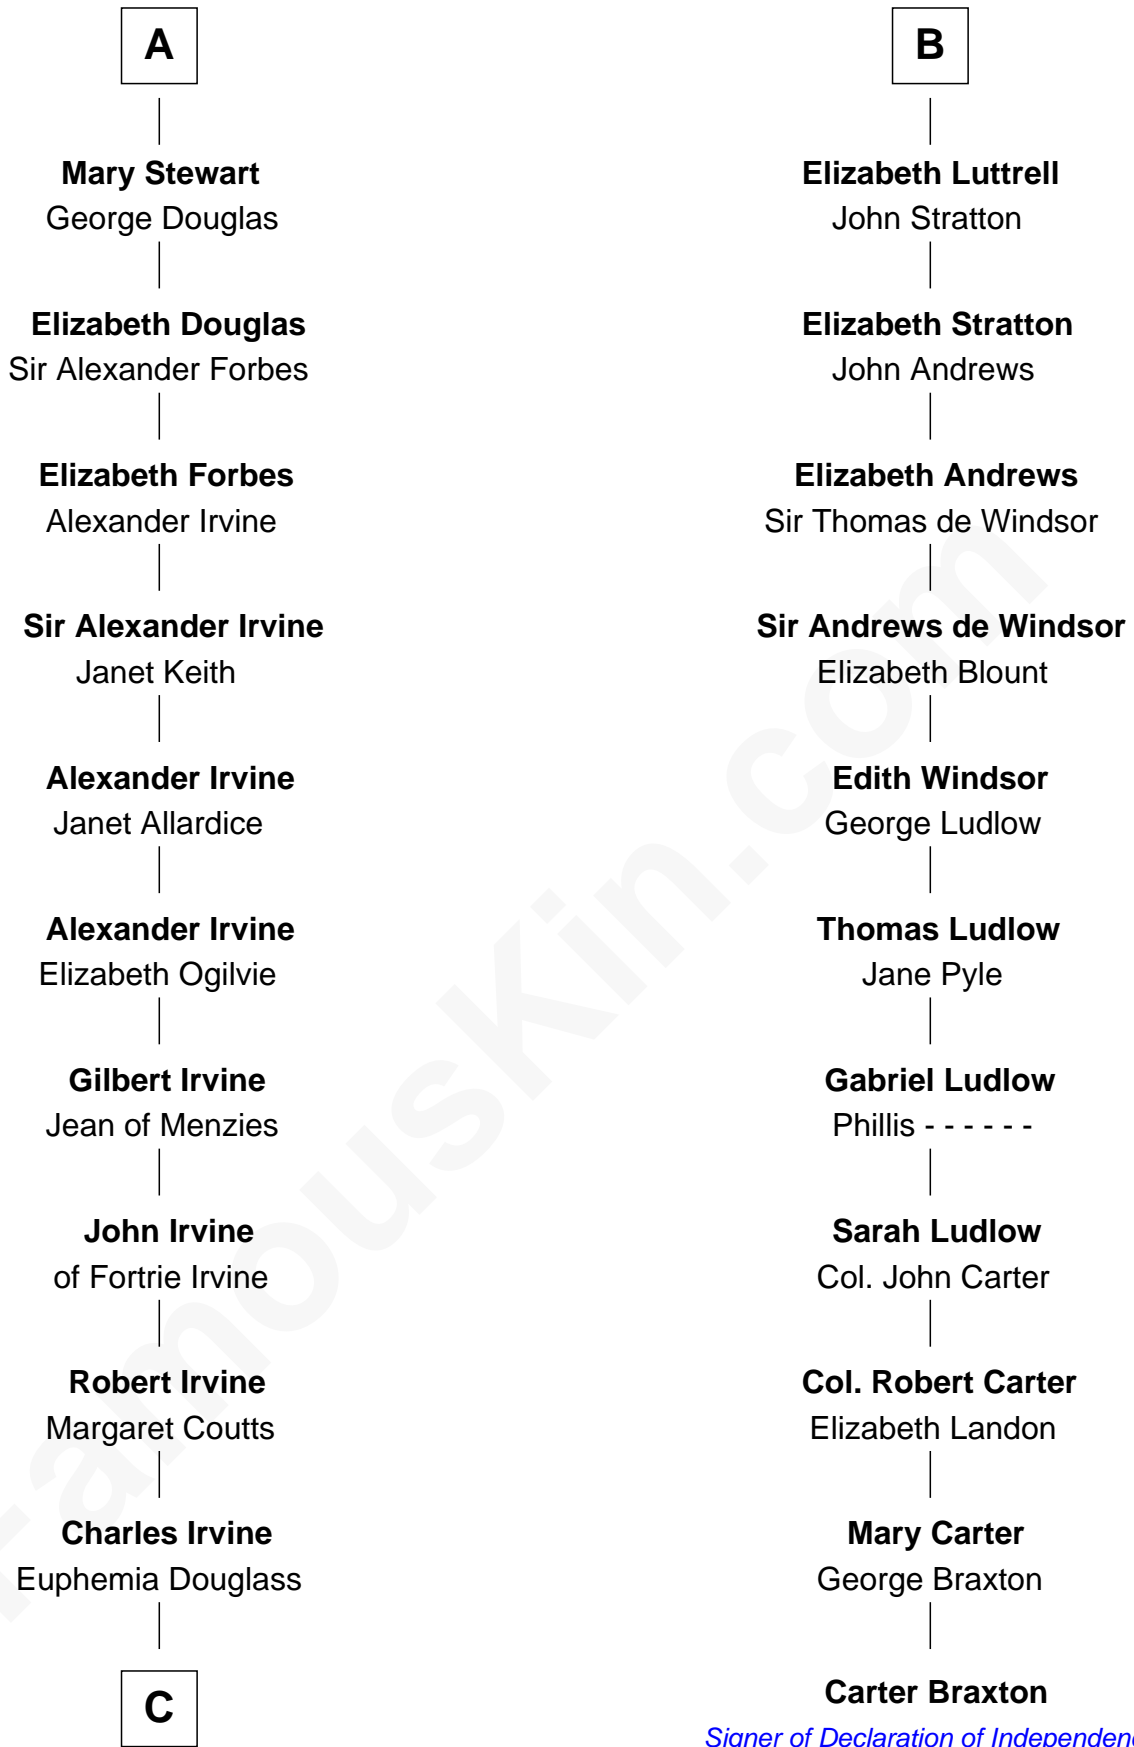

FamousKin.com
Relationship Chart of
Theodore Roosevelt
26th U.S. President

17th cousin 4 times removed of

Carter Braxton
Signer of the Declaration of Independence

C

—
Dr. John Irvine
Ann Elizabeth Baillie

—
Anne Irvine
James Bulloch

—
James Stephens Bulloch
Martha Stewart

—
Martha Bulloch
Theodore Roosevelt

—
Theodore Roosevelt
26th U.S. President

FamousKin.com