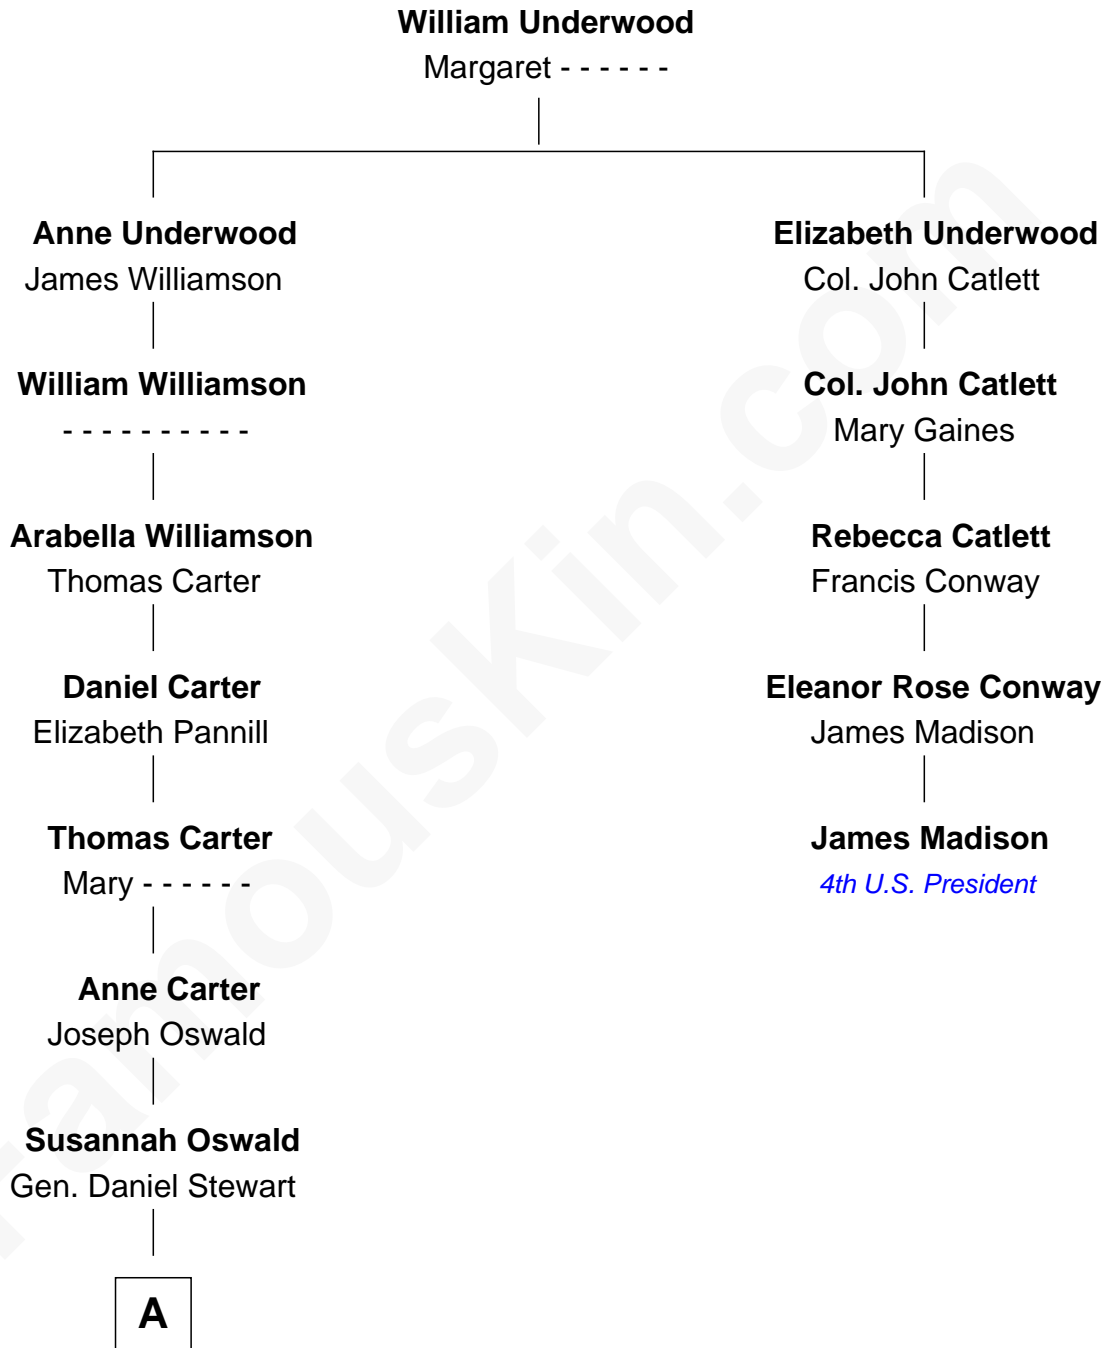

FamousKin.com
Relationship Chart of
Theodore Roosevelt
26th U.S. President

4th cousin 5 times removed of
James Madison
4th U.S. President

A

—
Martha Stewart
James Stephens Bulloch

—
Martha Bulloch
Theodore Roosevelt

—
Theodore Roosevelt
26th U.S. President

FamousKin.com