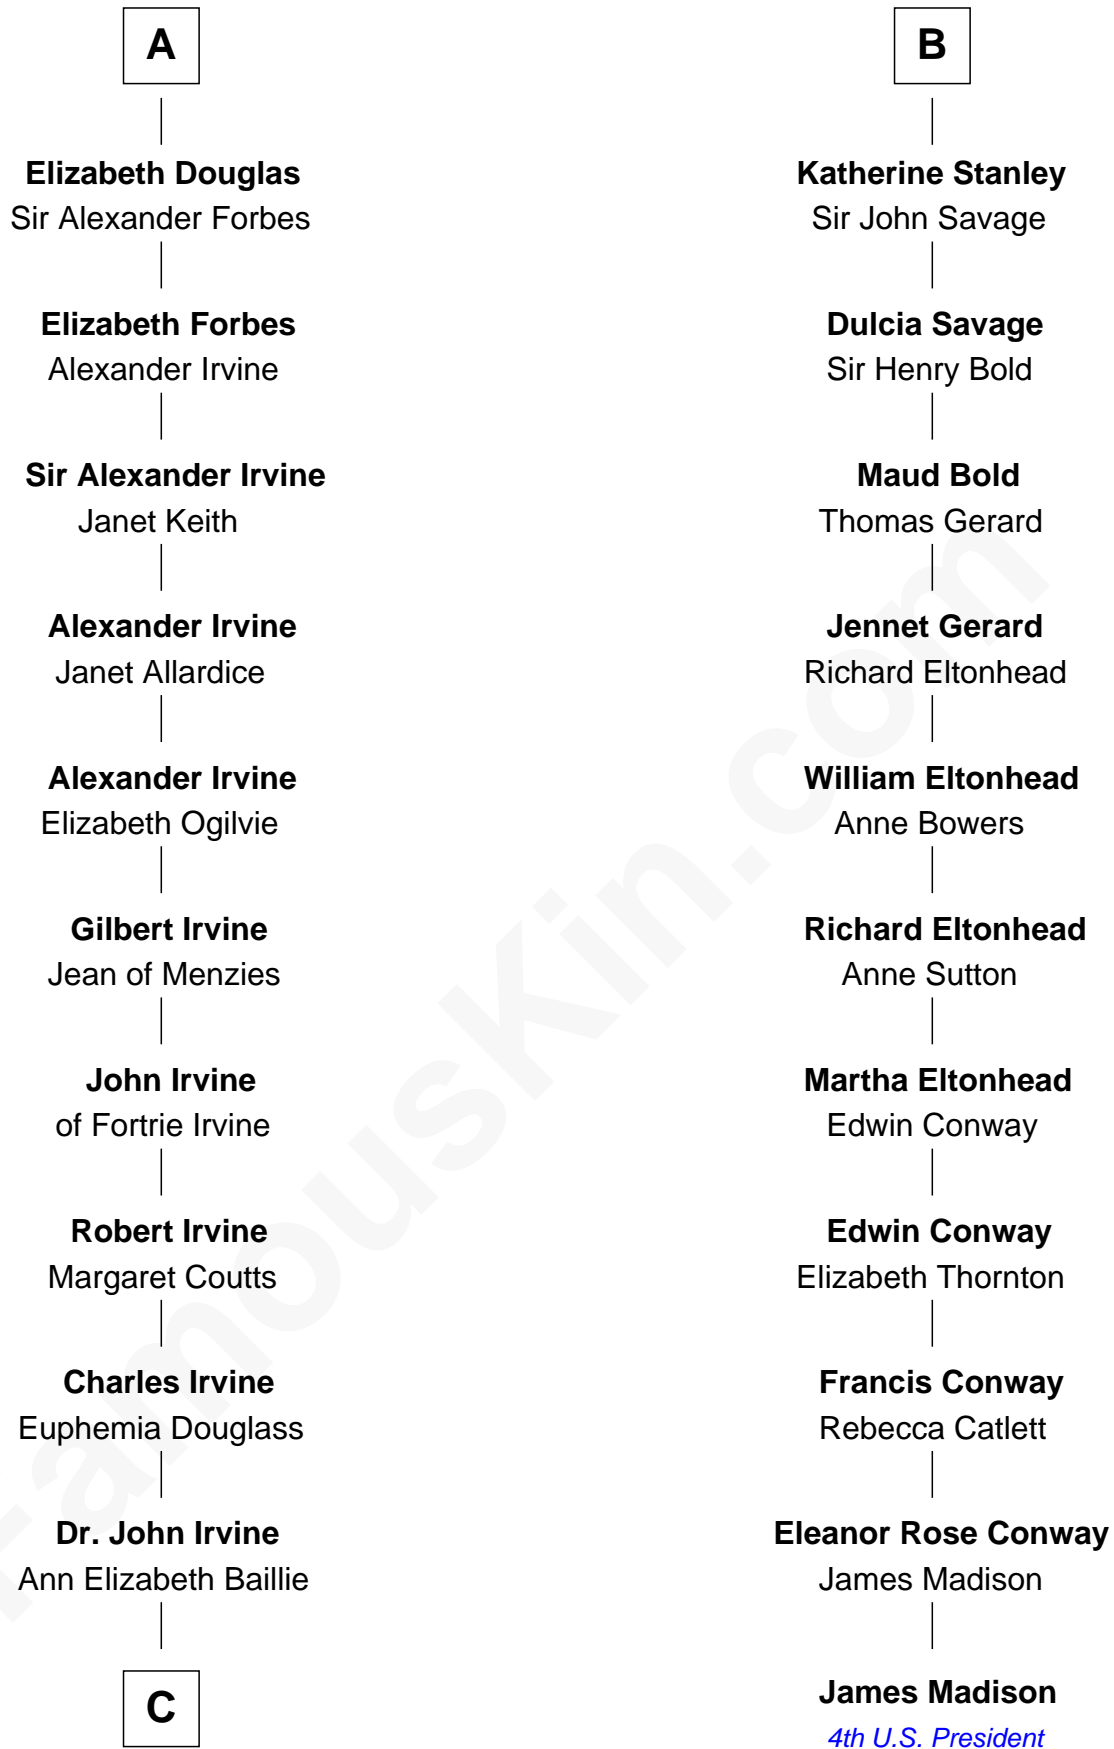

FamousKin.com
Relationship Chart of
Theodore Roosevelt
26th U.S. President

17th cousin 3 times removed of

James Madison
4th U.S. President

Gilbert de Clare
 Isabel Marshal

C

—
Anne Irvine
James Bulloch

—
James Stephens Bulloch
Martha Stewart

—
Martha Bulloch
Theodore Roosevelt

—
Theodore Roosevelt
26th U.S. President

FamousKin.com