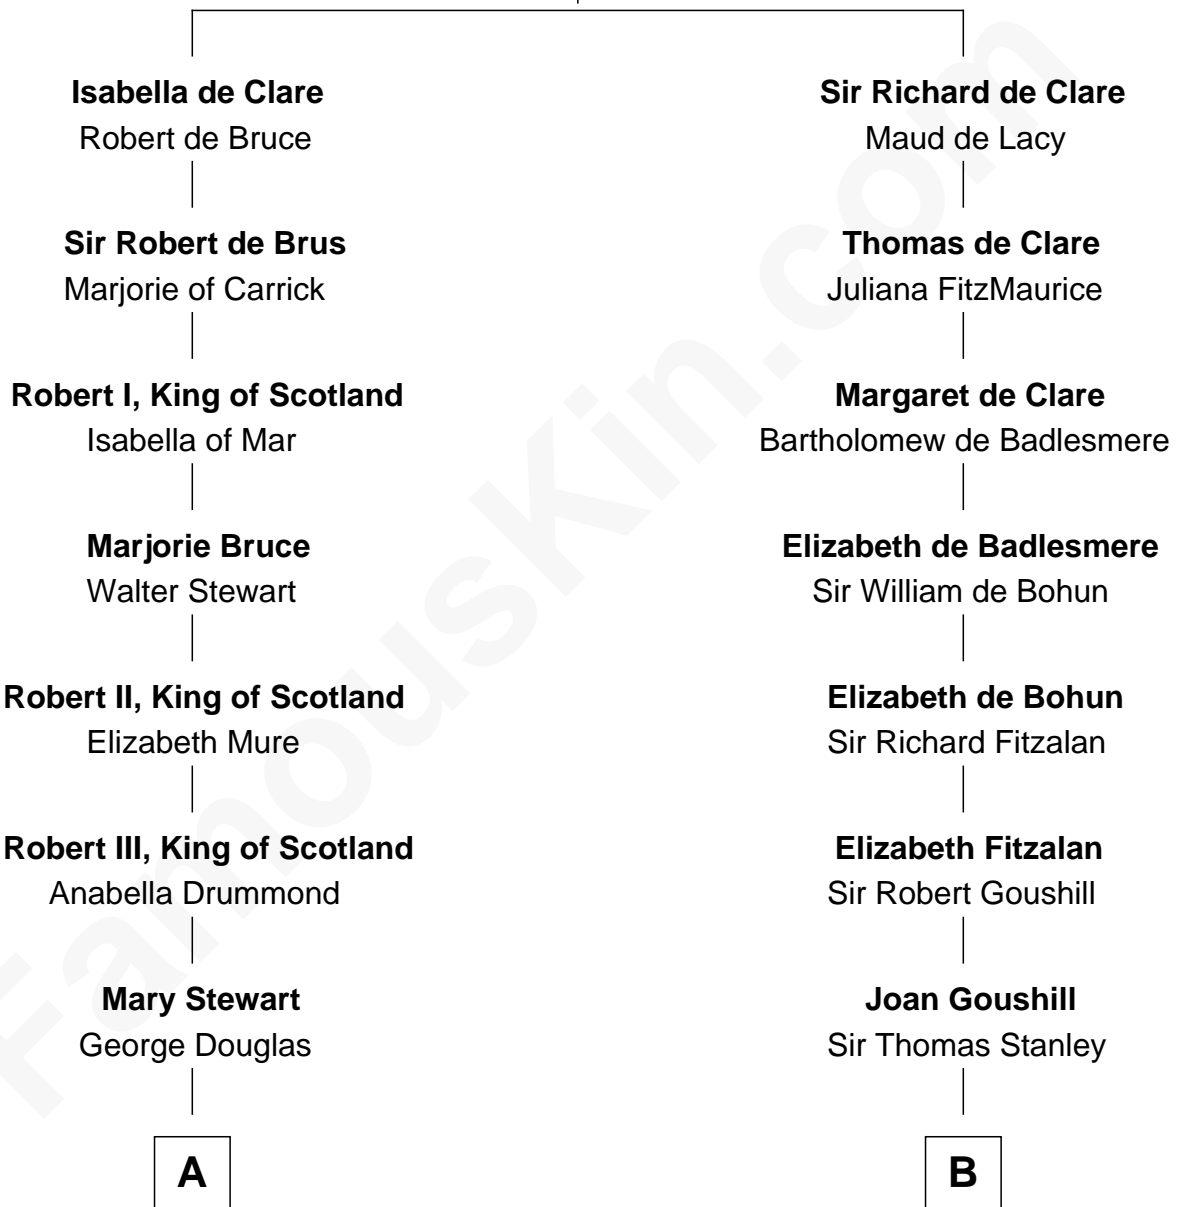

FamousKin.com
Relationship Chart of
Theodore Roosevelt
26th U.S. President

17th cousin 3 times removed of

James Madison
4th U.S. President

Gilbert de Clare
 Isabel Marshal

C

—
Anne Irvine
James Bulloch

—
James Stephens Bulloch
Martha Stewart

—
Martha Bulloch
Theodore Roosevelt

—
Theodore Roosevelt
26th U.S. President

FamousKin.com