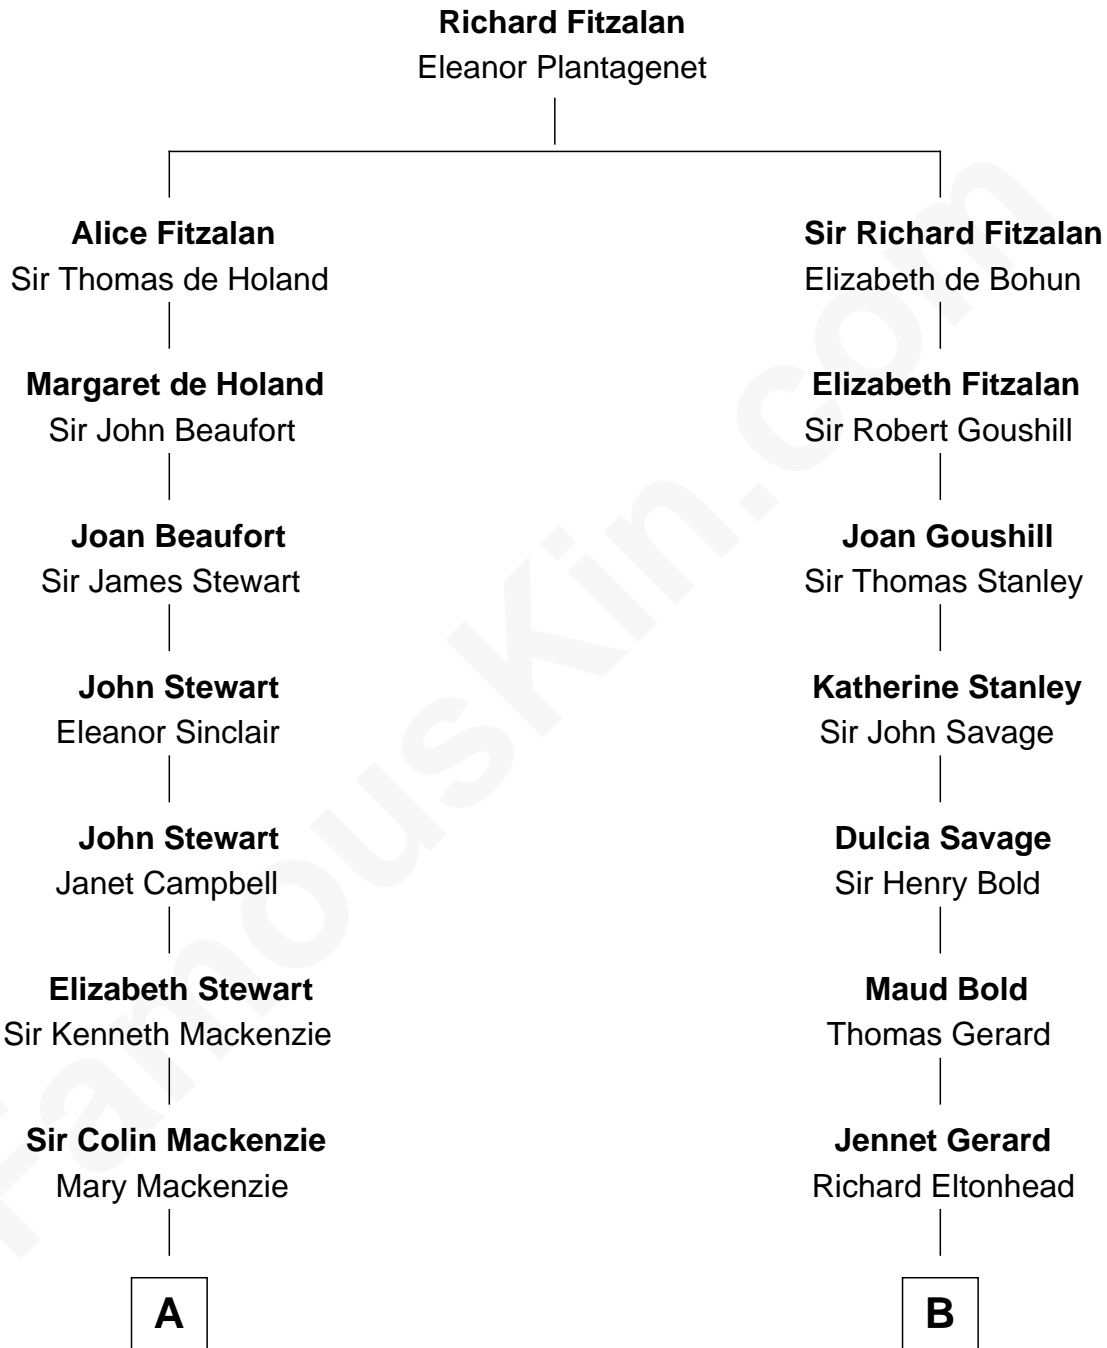

**FamousKin.com**  
**Relationship Chart of**  
**Theodore Roosevelt**  
*26th U.S. President*

**13th cousin 3 times removed of**  
**James Madison**  
*4th U.S. President*

**A**

**Alexander Mackenzie**

Christian Munro

**Sir Kenneth Mackenzie**

Jean Chisholm

**Jean Mackenzie**

Alexander Baillie

**John Baillie**

Jean Baillie

**Col. Kenneth Baillie**

Elizabeth Mackay

**Ann Elizabeth Baillie**

Dr. John Irvine

**Anne Irvine**

James Bulloch

**James Stephens Bulloch**

Martha Stewart

**Martha Bulloch**

Theodore Roosevelt